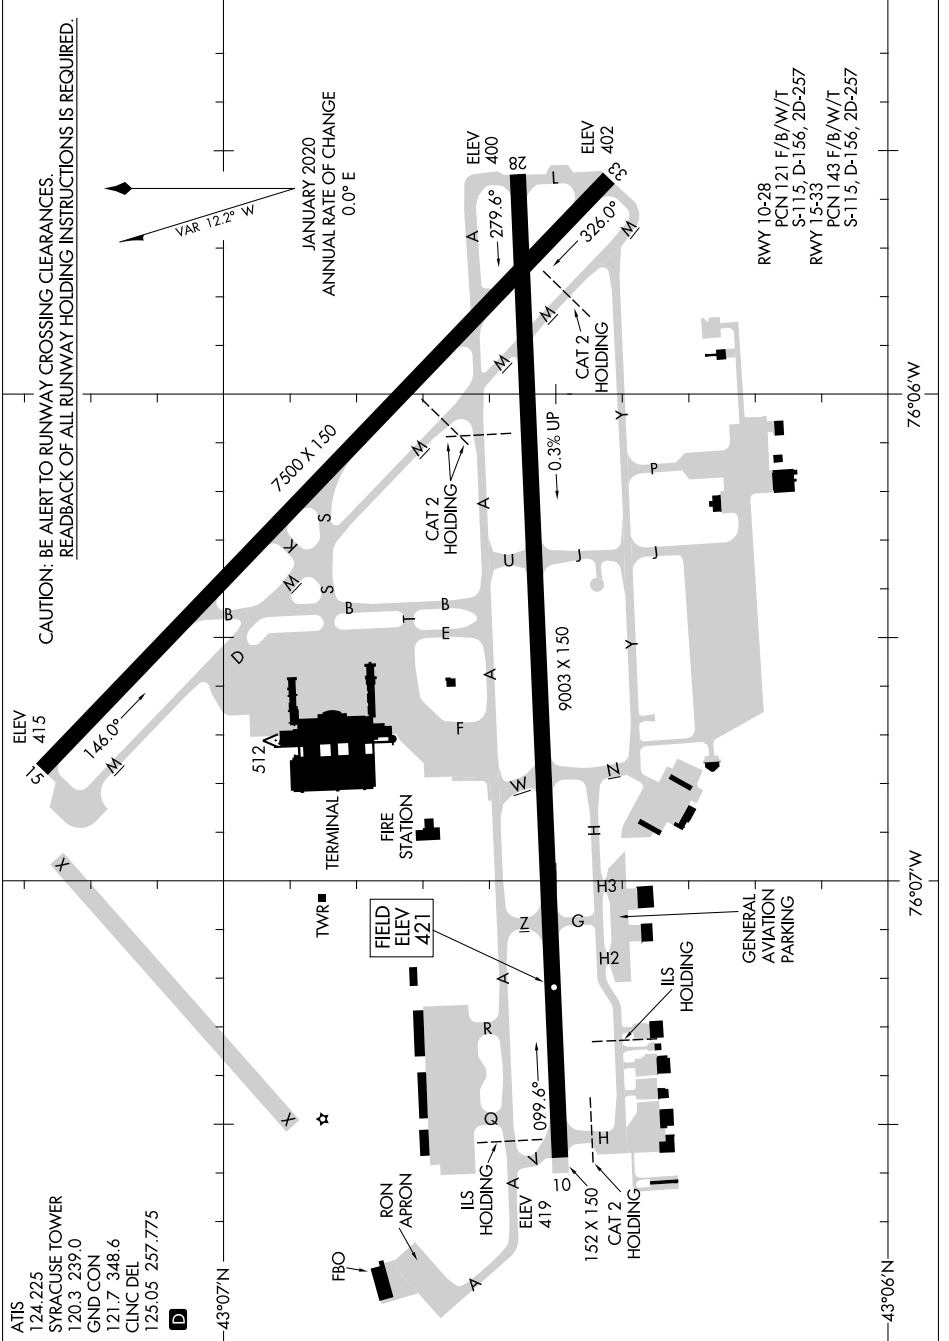

AIRPORT DIAGRAM

AL-411 (FAA)

SYRACUSE HANCOCK INTL (SYR)
SYRACUSE, NEW YORK

NE-2, 25 FEB 2021 to 25 MAR 2021

RWY 10-28
PCN 121 F/B/W/T
S-115, D-156, 2D-257

RWY 15-33
PCN 143 F/B/W/T
S-115, D-156, 2D-257

ATIS 124.225
SYRACUSE TOWER 120.3 239.0
GND CON 121.7 348.6
CLNC DEL 125.05 257.775

AIRPORT DIAGRAM

SYRACUSE, NEW YORK
SYRACUSE HANCOCK INTL (SYR)

NE-2, 25 FEB 2021 to 25 MAR 2021