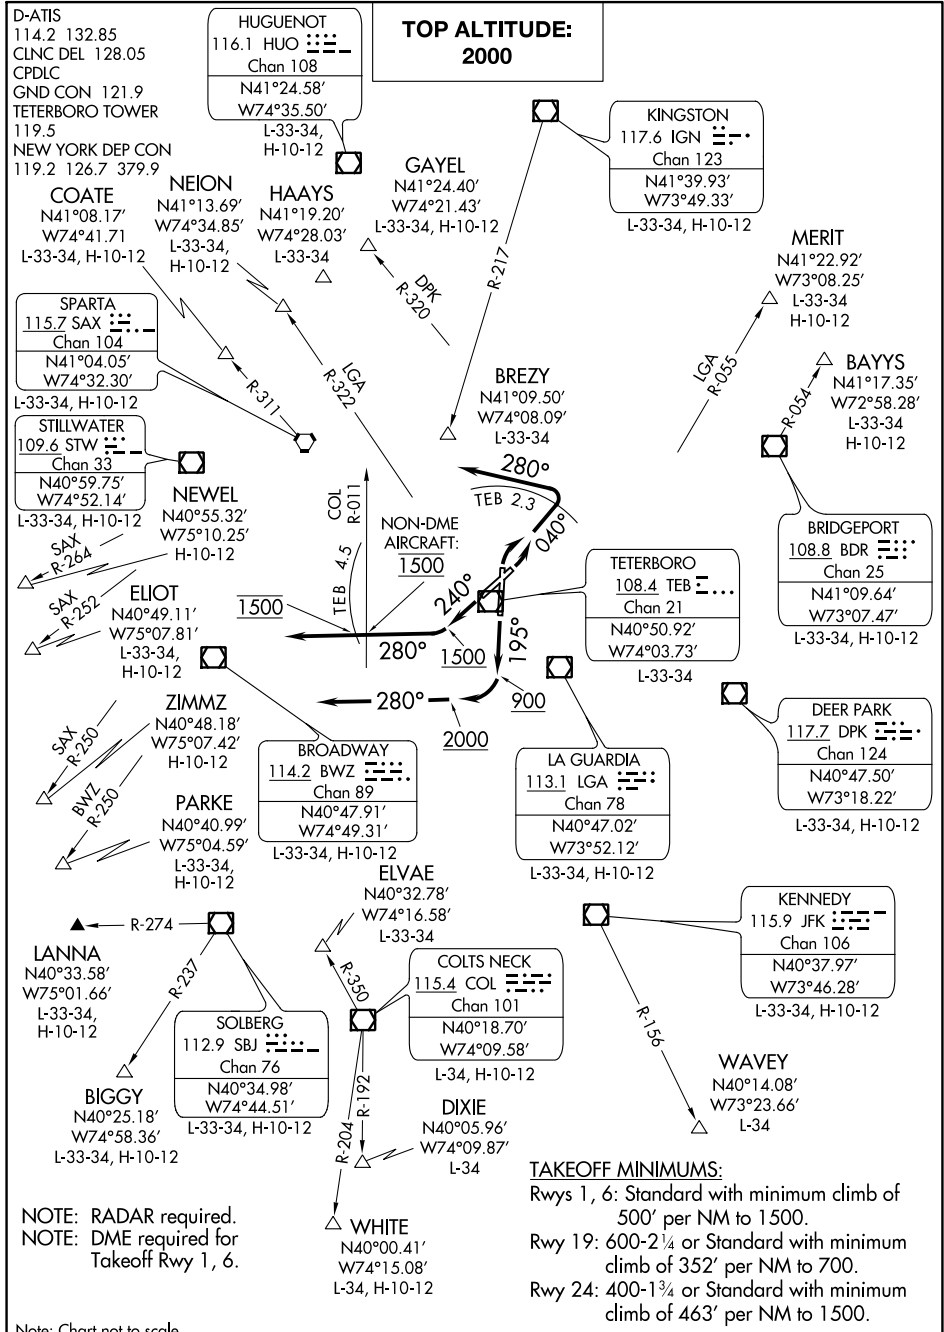

TEREBORO THREE DEPARTURE

NE-2, 25 FEB 2021 to 25 MAR 2021

NE-2, 25 FEB 2021 to 25 MAR 2021

TEREBORO THREE DEPARTURE