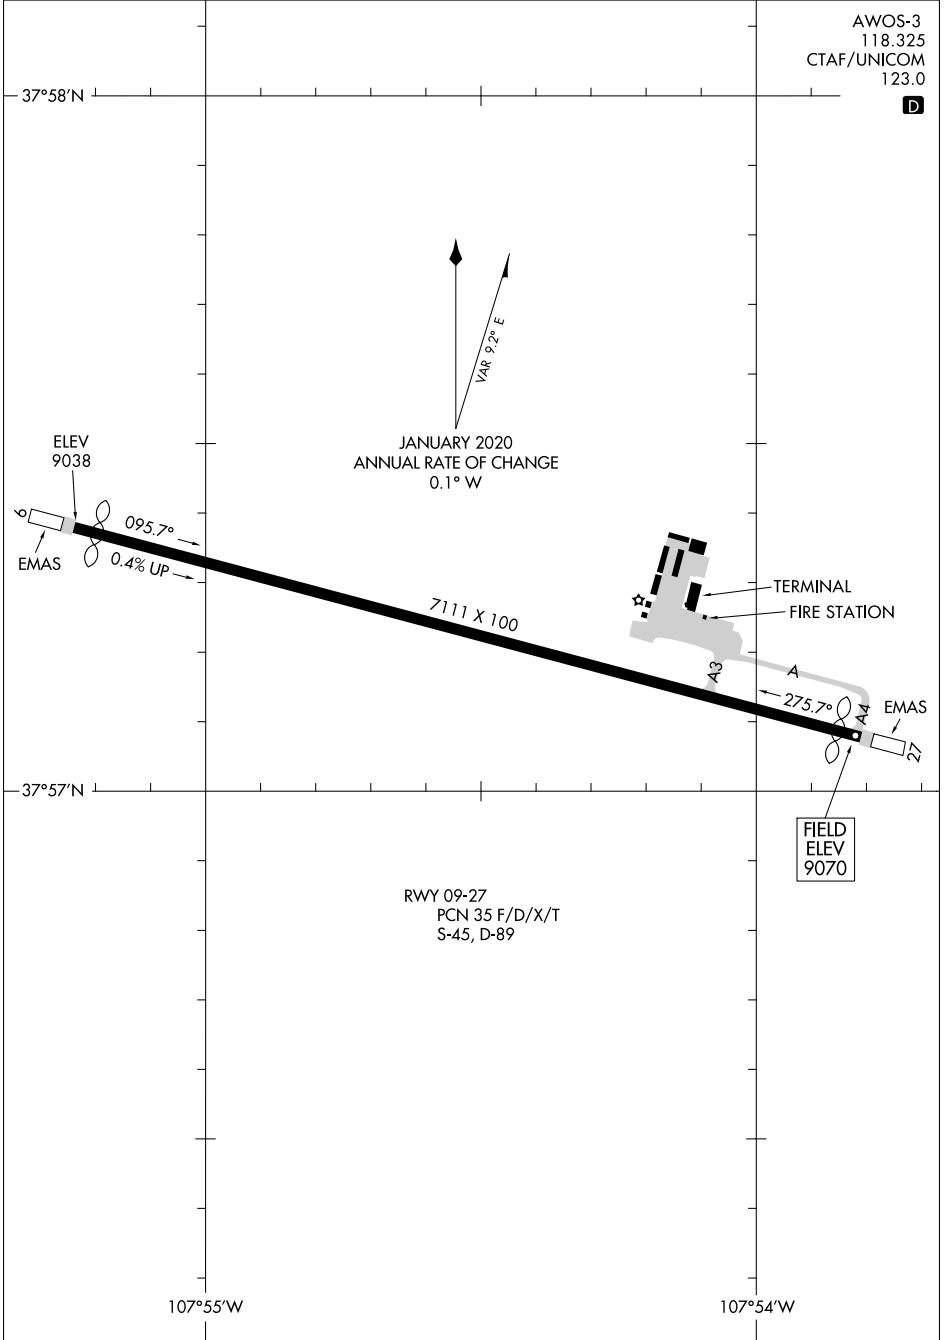

# AIRPORT DIAGRAM

AL-6920 (FAA)

TELLURIDE RGNL (TEX)  
TELLURIDE, COLORADO

AWOS-3  
118.325  
CTAF/UNICOM  
123.0

D

SW-1, 25 FEB 2021 to 25 MAR 2021

SW-1, 25 FEB 2021 to 25 MAR 2021

# AIRPORT DIAGRAM

TELLURIDE, COLORADO  
TELLURIDE RGNL (TEX)