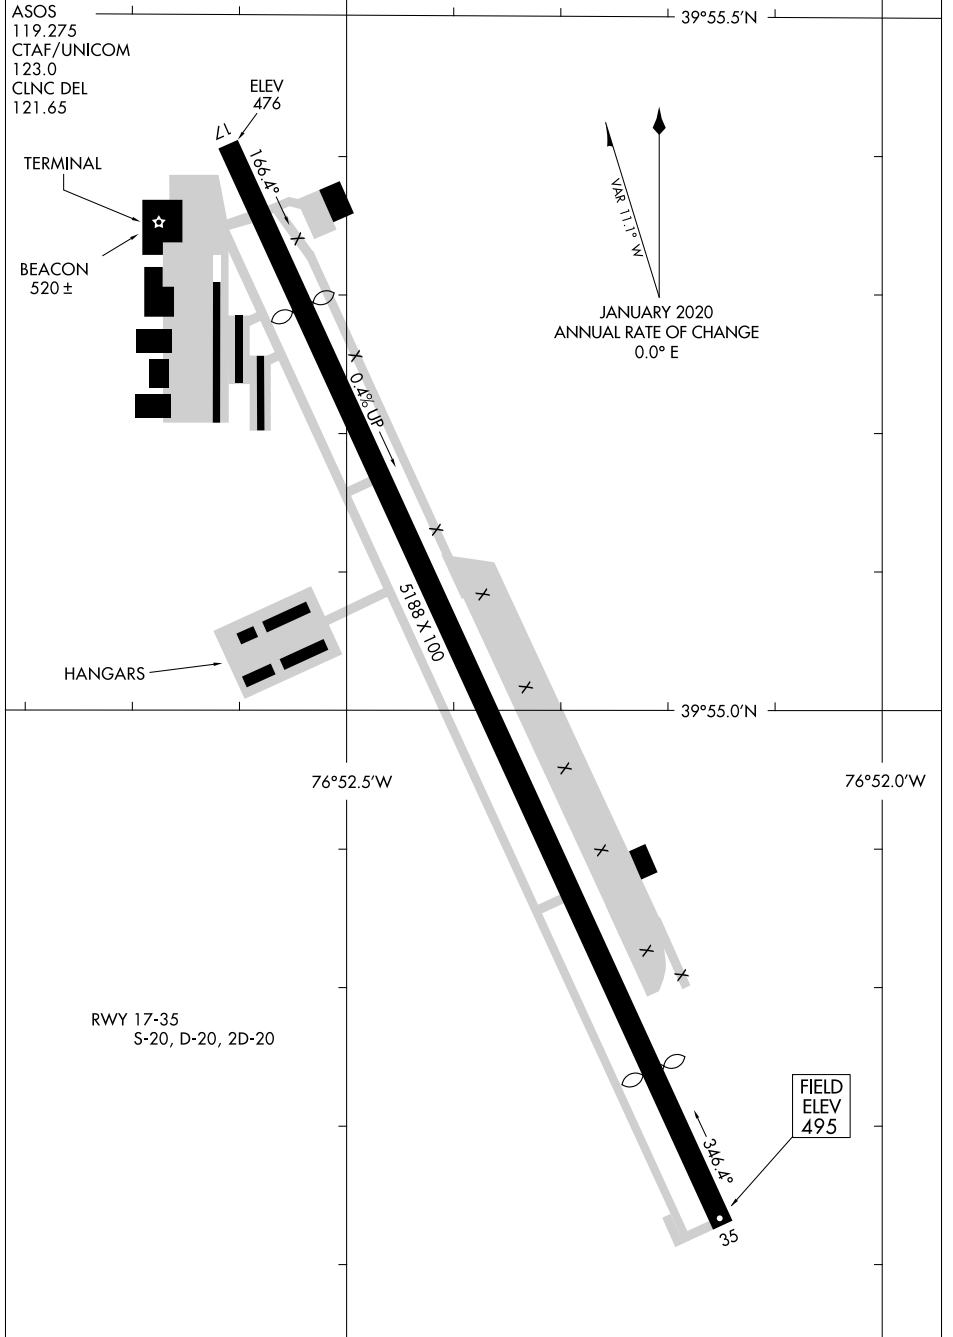

20086

AIRPORT DIAGRAM

AL-5137 (FAA)

YORK (THV)
YORK, PENNSYLVANIA

AIRPORT DIAGRAM

20086

YORK, PENNSYLVANIA
YORK (THV)