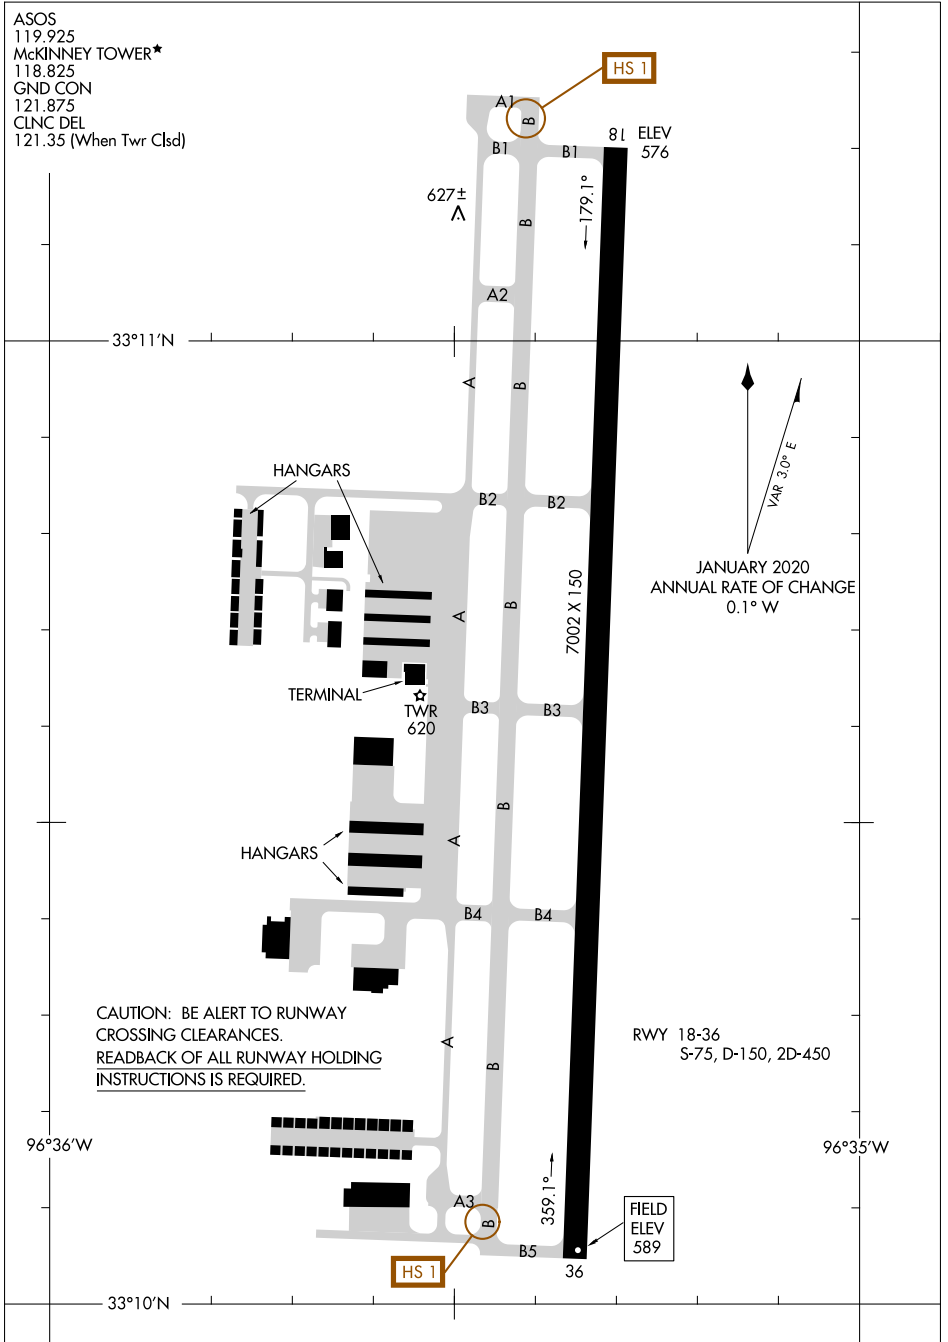

# AIRPORT DIAGRAM

AL-6644 (FAA)

MCKINNEY NATIONAL (TKI)  
DALLAS, TEXAS

ASOS  
119.925  
McKINNEY TOWER\*  
118.825  
GND CON  
121.875  
CLNC DEL  
121.35 (When Twr Clsd)

CAUTION: BE ALERT TO RUNWAY CROSSING CLEARANCES.  
READBACK OF ALL RUNWAY HOLDING INSTRUCTIONS IS REQUIRED.

RWY 18-36  
S-75, D-150, 2D-450

FIELD ELEV 589

SC-2, 25 FEB 2021 to 25 MAR 2021

SC-2, 25 FEB 2021 to 25 MAR 2021

# AIRPORT DIAGRAM

DALLAS, TEXAS  
MCKINNEY NATIONAL (TKI)