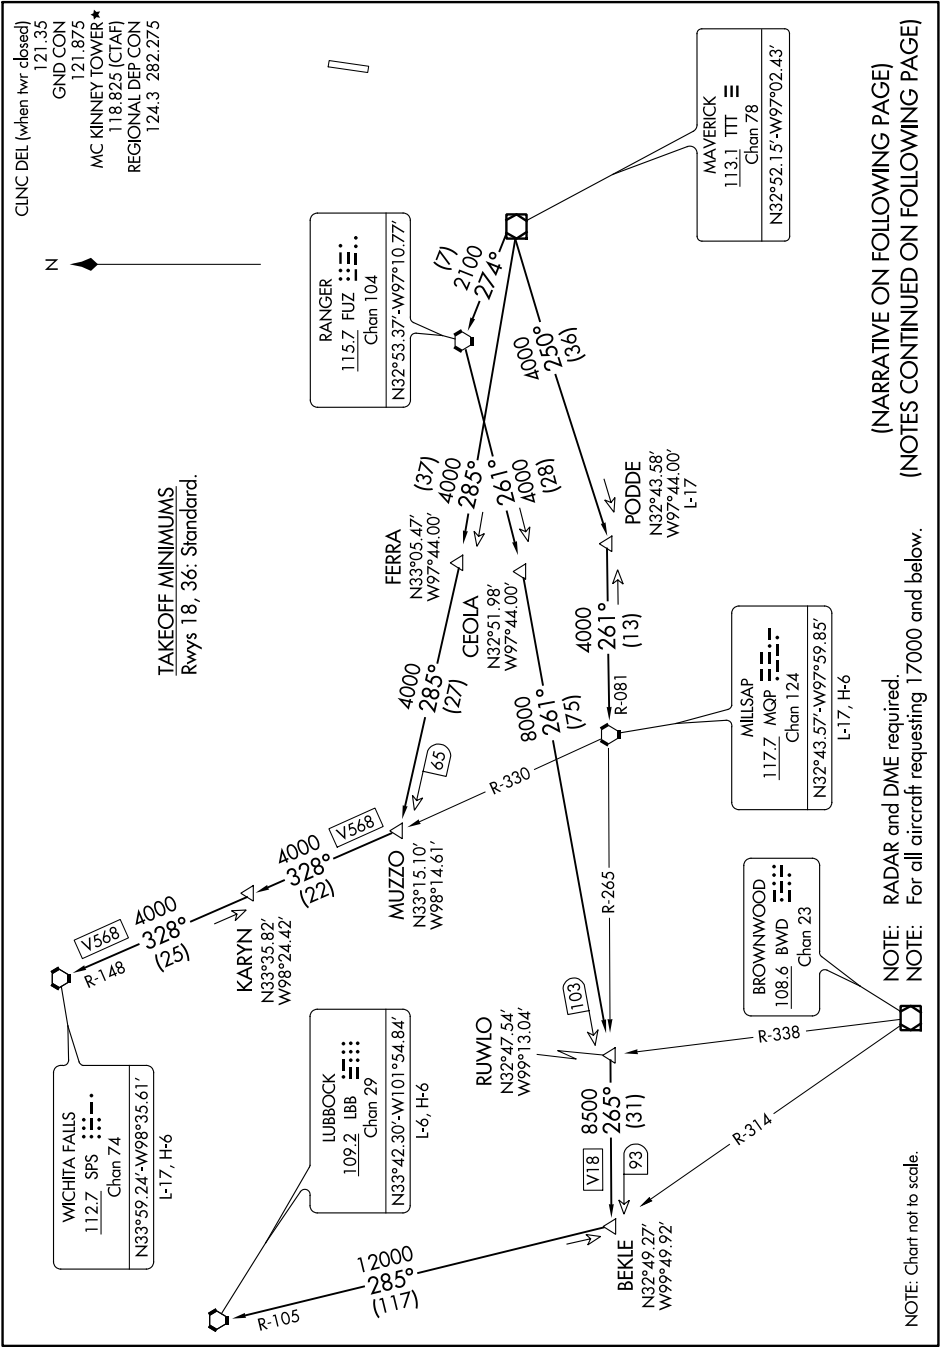

# KINGDOM EIGHT DEPARTURE

SC-2, 25 FEB 2021 to 25 MAR 2021