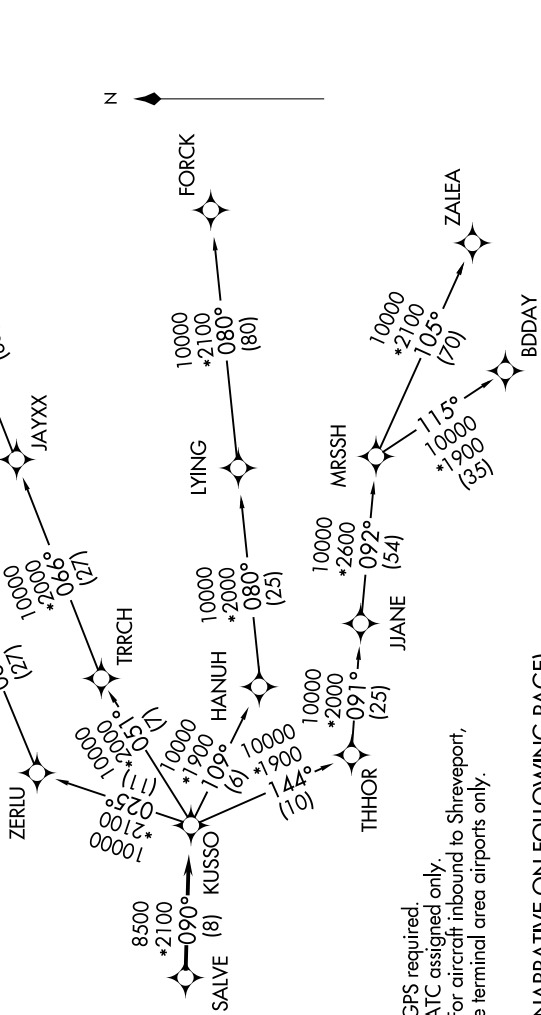

KUSSO SEVEN DEPARTURE (RNAV)

SC-2, 25 FEB 2021 to 25 MAR 2021

**TOP ALTITUDE:
ASSIGNED BY ATC**

CINC DEL (when hvr closed)
121.35
GND CON
121.875
MC KINNEY TOWER *
118.825 (CTAF)
REGIONAL DEP CON
124.3 282.275

TAKEOFF MINIMUMS
Rwys 18, 36 : Standard.

NOTE: RADAR required.
NOTE: RNAV 1.
NOTE: DME/DME/IRU or GPS required.
NOTE: BDDAY transition: ATC assigned only.
NOTE: MRSSH transition: For aircraft inbound to Shreveport, Jackson and Monroe terminal area airports only.

(NARRATIVE ON FOLLOWING PAGE)

NOTE: Chart not to scale.

SC-2, 25 FEB 2021 to 25 MAR 2021

KUSSO SEVEN DEPARTURE (RNAV)