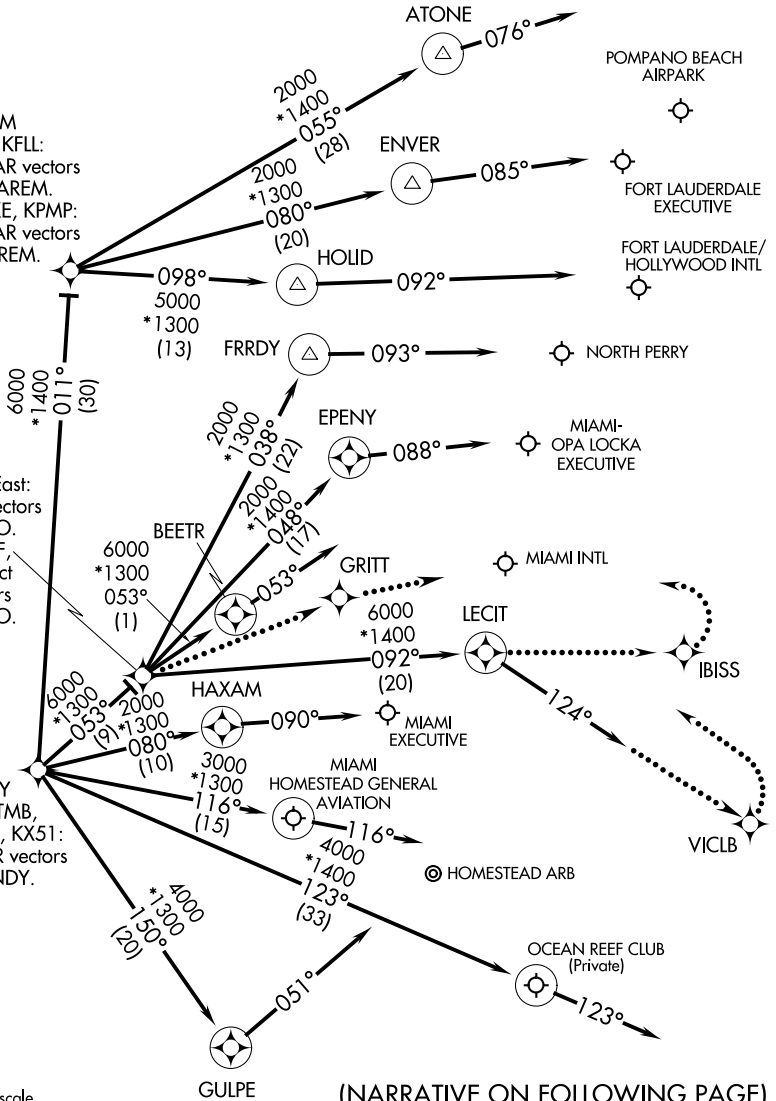

CURSO FIVE ARRIVAL (RNAV) Arrival Routes

MIAMI APP CON
 125.75 322.3
 FLL D-ATIS
 135.0
 FXE ATIS
 119.85
 HWO ATIS
 135.475
 KHST ATIS*
 132.275 269.9
 MIA D-ATIS
 119.15
 OPF ATIS
 125.9
 PMP ATIS
 120.55
 TMB ATIS
 124.0

NOTE: RADAR required.
 NOTE: RNAV 1.
 NOTE: DME/DME/IRU or GPS required.

JAREM
 Landing KFL:
 Expect RADAR vectors
 prior to JAREM.
 Landing KFYE, KPMP:
 Expect RADAR vectors
 after JAREM.

JODPO
 KMIA Landing East:
 Expect RADAR vectors
 prior to JODPO.
 Landing KOPF,
 KHWO: Expect
 RADAR vectors
 prior to JODPO.

MNNDY
 Landing KTMB,
 KHST, K07FA, KX51:
 Expect RADAR vectors
 after MNNDY.

NOTE: Chart not to scale.

(NARRATIVE ON FOLLOWING PAGE)

SE-3, 25 FEB 2021 to 25 MAR 2021

SE-3, 25 FEB 2021 to 25 MAR 2021