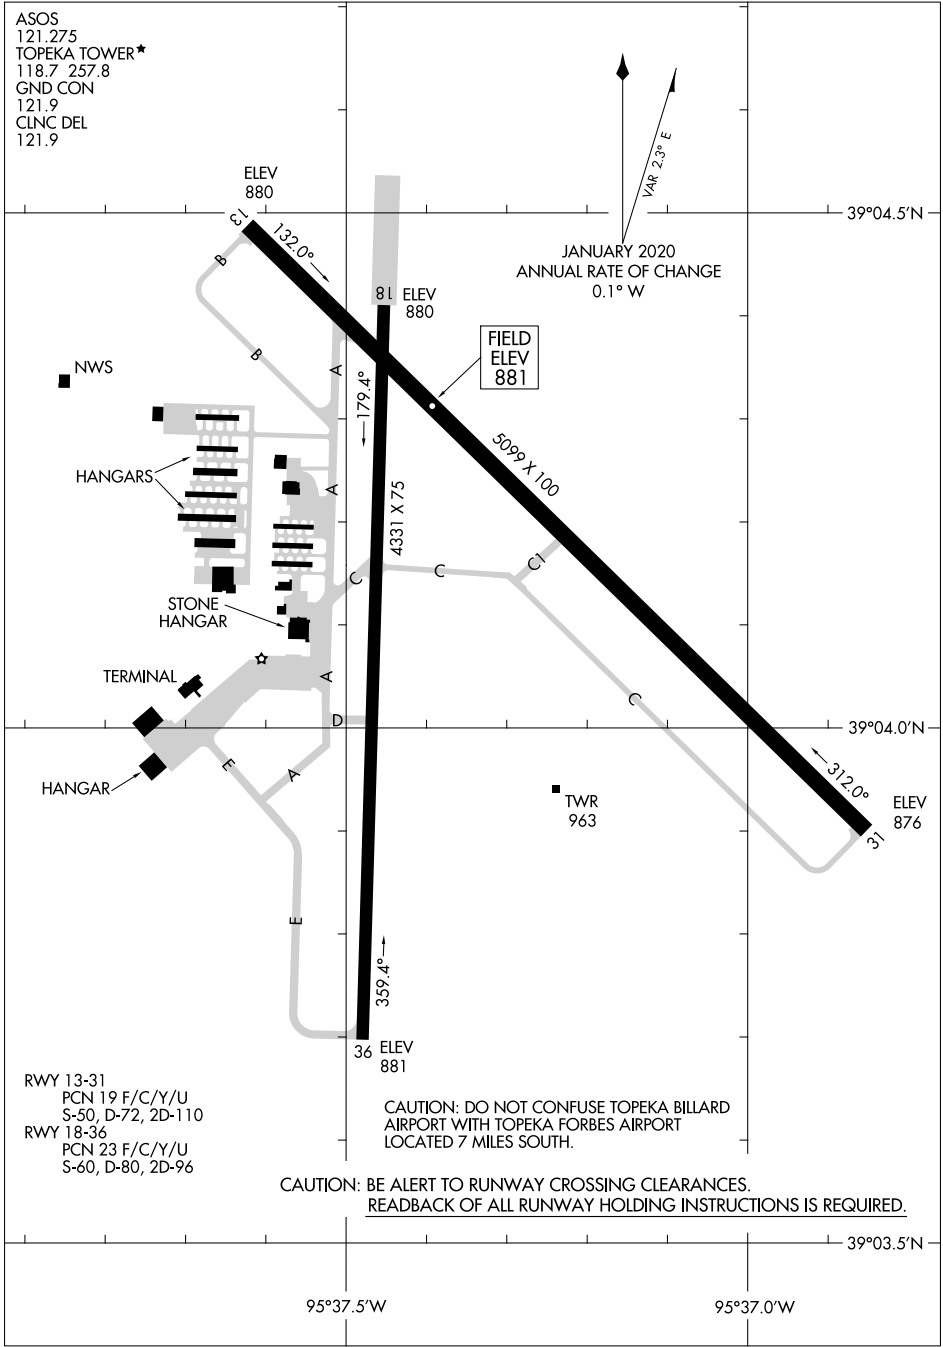

# AIRPORT DIAGRAM

AL-620 (FAA)

PHILIP BILLARD MUNI (TOP)  
TOPEKA, KANSAS

ASOS  
121.275  
TOPEKA TOWER\*  
118.7 257.8  
GND CON  
121.9  
CLNC DEL  
121.9

NC-2, 25 FEB 2021 to 25 MAR 2021

NC-2, 25 FEB 2021 to 25 MAR 2021

RWY 13-31  
PCN 19 F/C/Y/U  
S-50, D-72, 2D-110  
RWY 18-36  
PCN 23 F/C/Y/U  
S-60, D-80, 2D-96

CAUTION: DO NOT CONFUSE TOPEKA BILLARD AIRPORT WITH TOPEKA FORBES AIRPORT LOCATED 7 MILES SOUTH.

CAUTION: BE ALERT TO RUNWAY CROSSING CLEARANCES.  
REDBACK OF ALL RUNWAY HOLDING INSTRUCTIONS IS REQUIRED.