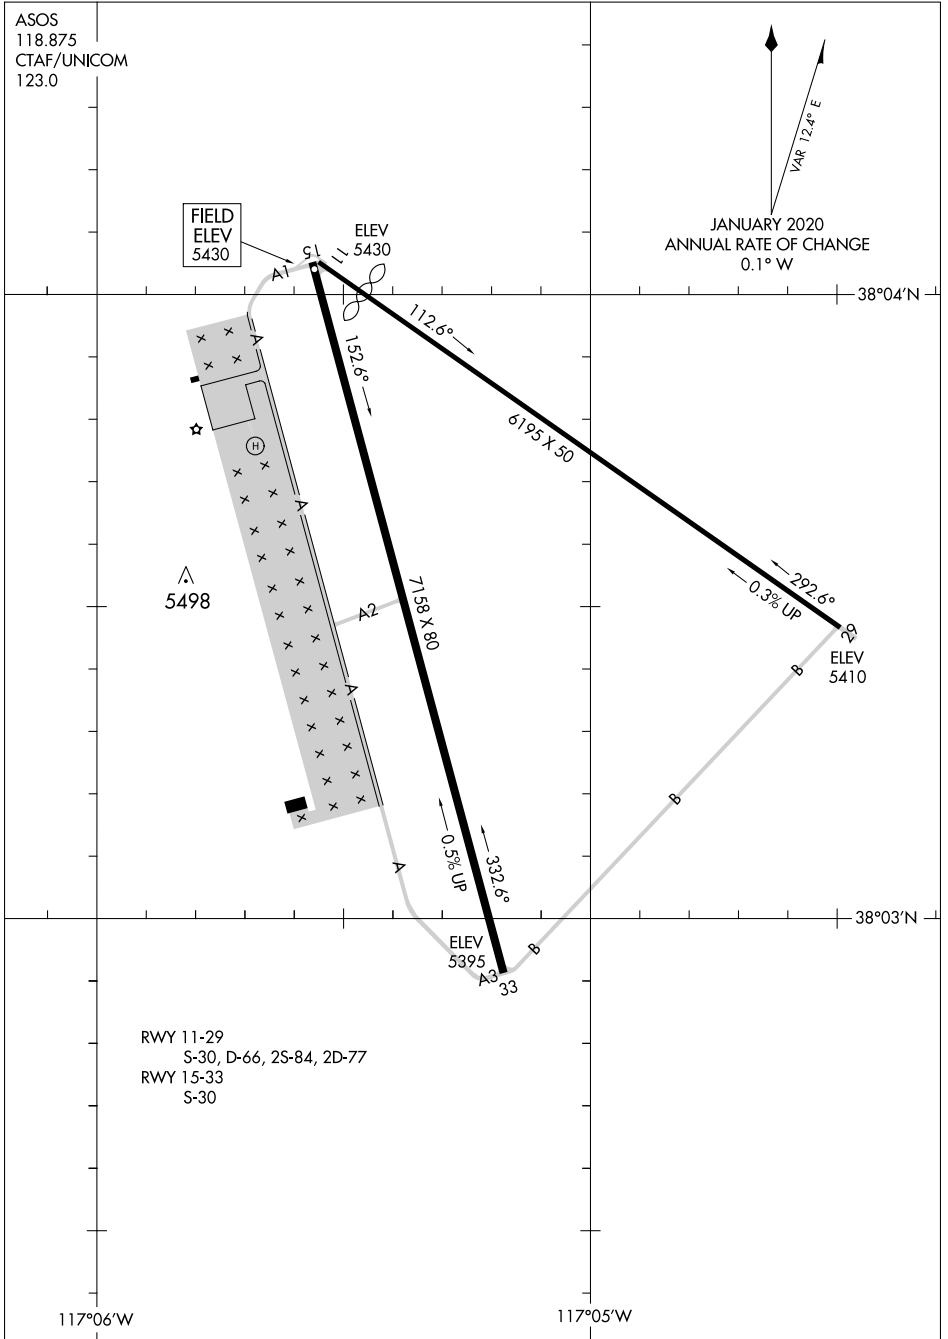

20086

AIRPORT DIAGRAM

AL-423 (FAA)

TONOPAH (TPH)
TONOPAH, NEVADA

ASOS
118.875
CTAF/UNICOM
123.0

SW-4, 25 FEB 2021 to 25 MAR 2021

SW-4, 25 FEB 2021 to 25 MAR 2021

AIRPORT DIAGRAM

20086

TONOPAH, NEVADA
TONOPAH (TPH)