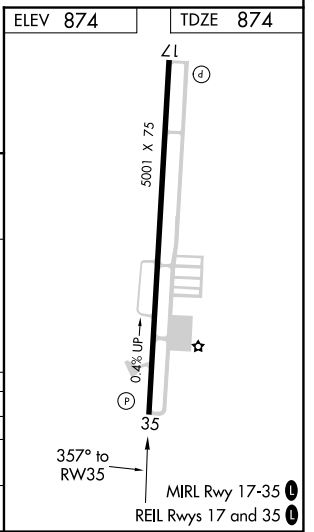

WAAS CH 90207 W35A	APP CRS 357°	Rwy ldg 5001 TDZE 874 Apt Elev 874
--	------------------------	---

RNAV (GPS) RWY 35

TAHLEQUAH MUNI (TQH)

RNP APCH.

▼ When local altimeter setting not received, use Muskogee altimeter setting and increase all MDAs 100 feet and increase LNAV Cat C visibility ¼ mile, Circling Cat B ¼ mile and Cat C ½ mile. VDP NA when using Muskogee altimeter setting.

▲ MISSED APPROACH: Climb to 3000 direct YASXU and hold.

AWOS-3P 118.425	MEMPHIS CENTER 126.1 269.0	UNICOM 122.8 (CTAF) 0
---------------------------	--------------------------------------	---------------------------------