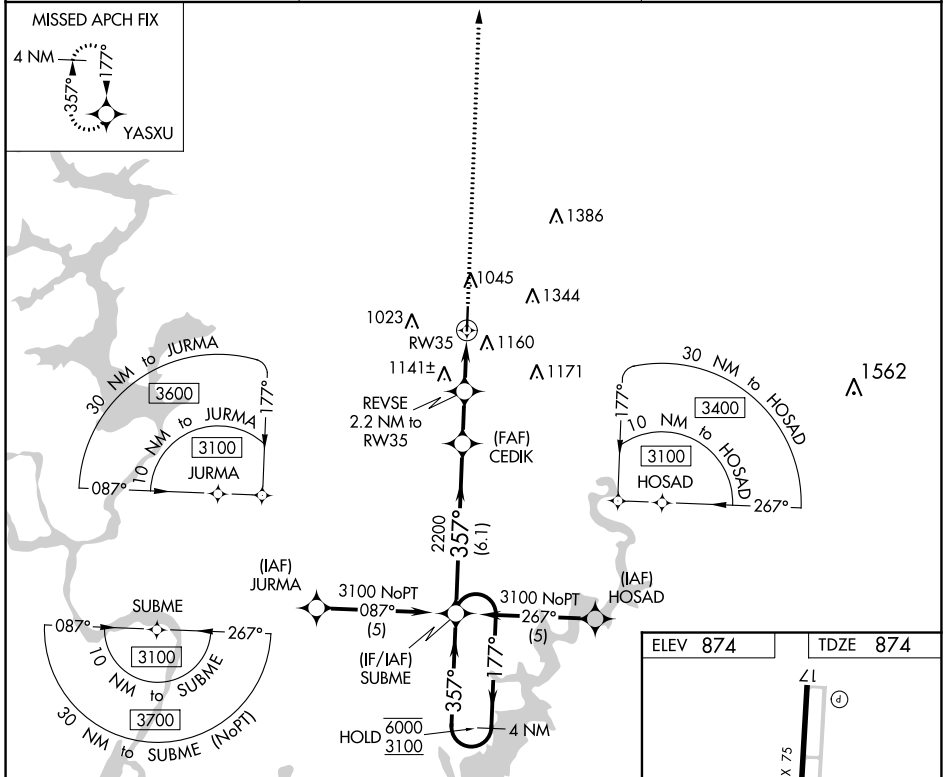

WAAS CH 90207 W35A	APP CRS 357°	Rwy ldg 5001 TDZE 874 Apt Elev 874
--	------------------------	---

RNAV (GPS) RWY 35

TAHLEQUAH MUNI (TQH)

RNP APCH.

▼ When local altimeter setting not received, use Muskogee altimeter setting and increase all MDAs 100 feet and increase LNAV Cat C visibility ¼ mile, Circling Cat B ¼ mile and Cat C ½ mile. VDP NA when using Muskogee altimeter setting.

▲ MISSED APPROACH: Climb to 3000 direct YASXU and hold.

AWOS-3P 118.425	MEMPHIS CENTER 126.1 269.0	UNICOM 122.8 (CTAF) 0
---------------------------	--------------------------------------	---------------------------------

CATEGORY	A	B	C	D
LPV DA	1124-1 250 (300-1)			NA
LNAV MDA	1400-1	526 (600-1)	1400-1½ 526 (600-1½)	NA
CIRCLING	1520-1	646 (700-1)	1520-1¾ 646 (700-1¾)	NA

SC-1, 25 FEB 2021 to 25 MAR 2021

SC-1, 25 FEB 2021 to 25 MAR 2021