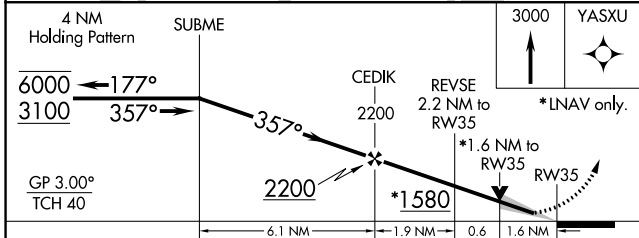

WAAS CH 90207 W35A	APP CRS 357°	Rwy ldg 5001 TDZE 874 Apt Elev 874
--	------------------------	---

RNAV (GPS) RWY 35

TAHLEQUAH MUNI (TQH)

RNP APCH.

▼ When local altimeter setting not received, use Muskogee altimeter setting and increase all MDAs 100 feet and increase LNAV Cat C visibility ¼ mile, Circling Cat B ¼ mile and Cat C ½ mile. VDP NA when using Muskogee altimeter setting.

▲ MISSED APPROACH: Climb to 3000 direct YASXU and hold.

AWOS-3P 118.425	MEMPHIS CENTER 126.1 269.0	UNICOM 122.8 (CTAF) 0
---------------------------	--------------------------------------	---------------------------------

CATEGORY	A	B	C	D
LPV DA	1124-1 250 (300-1)			NA
LNAV MDA	1400-1	526 (600-1)	1400-1½ 526 (600-1½)	NA
CIRCLING	1520-1	646 (700-1)	1520-1¾ 646 (700-1¾)	NA

SC-1, 25 FEB 2021 to 25 MAR 2021

SC-1, 25 FEB 2021 to 25 MAR 2021