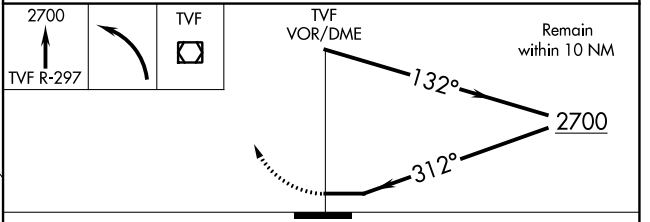

VOR/DME TVF 108.4 Chan 21	APP CRS 312°	Rwy Idg TDZE Apt Elev	6304 1114 1119

VOR RWY 31

THIEF RIVER FALLS RGNL (TVF)

		MISSED APPROACH: Climb to 2700 on TVF R-297 then left turn direct TVF VOR/DME and hold.

AWOS-3PT 119.025	MINNEAPOLIS CENTER 132.15 269.6	UNICOM 122.8 (CTAF)

CATEGORY	A	B	C	D
S-31	1660-1/2	546 (600-1/2)	1660-1 1/8	546 (600-1/8)
C CIRCLING	1660-1	541 (600-1)	1820-2 701 (800-2)	1980-2 3/4 861 (900-2 3/4)

NC-1, 25 FEB 2021 to 25 MAR 2021

NC-1, 25 FEB 2021 to 25 MAR 2021