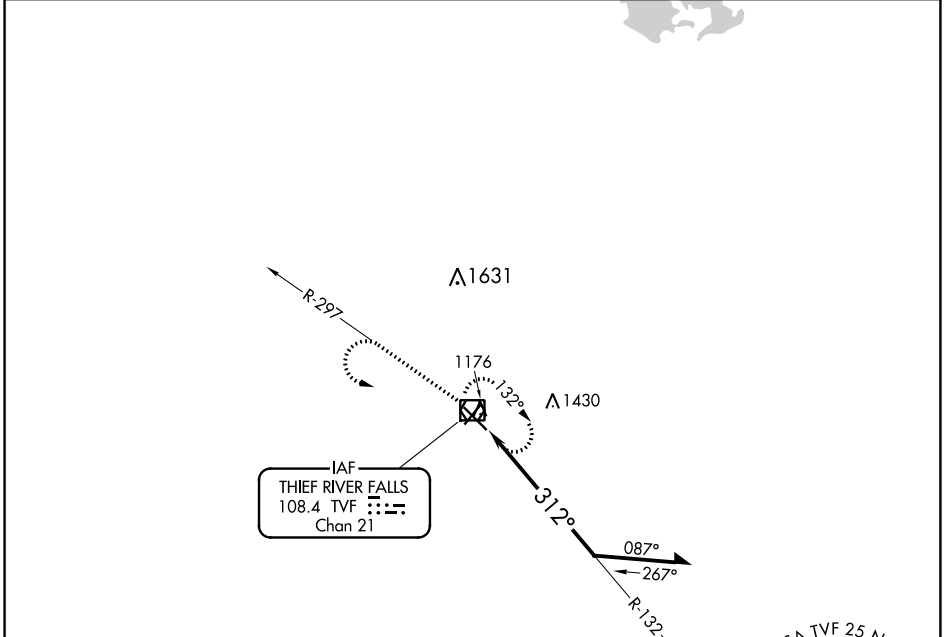

VOR/DME TVF 108.4 Chan 21	APP CRS 312°	Rwy Idg TDZE Apt Elev	6304 1114 1119
---	------------------------	-----------------------------	---

VOR RWY 31

THIEF RIVER FALLS RGNL (TVF)

		MISSED APPROACH: Climb to 2700 on TVF R-297 then left turn direct TVF VOR/DME and hold.

AWOS-3PT 119.025	MINNEAPOLIS CENTER 132.15 269.6	UNICOM 122.8 (CTAF)
----------------------------	---	-------------------------------

CATEGORY	A	B	C	D
S-31	1660-1/2	546 (600-1/2)	1660-1 1/8	546 (600-1/8)
C CIRCLING	1660-1	541 (600-1)	1820-2 701 (800-2)	1980-2 3/4 861 (900-2 3/4)