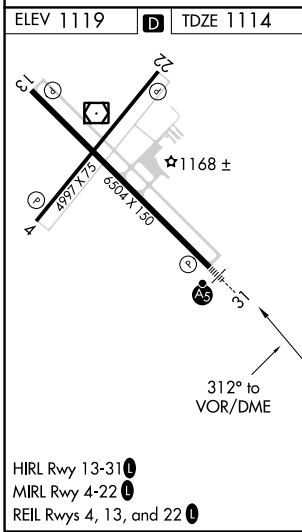

VOR/DME TVF 108.4 Chan 21	APP CRS 312°	Rwy Idg TDZE Apt Elev	6304 1114 1119
---	------------------------	-----------------------------	---

VOR RWY 31

THIEF RIVER FALLS RGNL (TVF)

		MISSED APPROACH: Climb to 2700 on TVF R-297 then left turn direct TVF VOR/DME and hold.

AWOS-3PT 119.025	MINNEAPOLIS CENTER 132.15 269.6	UNICOM 122.8 (CTAF)
----------------------------	---	-------------------------------

CATEGORY	A	B	C	D
S-31	1660-1/2	546 (600-1/2)	1660-1 1/8	546 (600-1/8)
C CIRCLING	1660-1	541 (600-1)	1820-2 701 (800-2)	1980-2 3/4 861 (900-2 3/4)