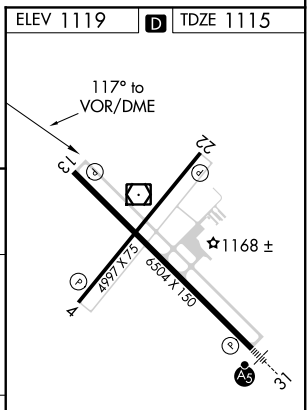

VOR/DME TVF 108.4 Chan 21	APP CRS 117°	Rwy Idg TDZE 1115 Apt Elev 1119	6504 1115 1119
---	------------------------	---	---

VOR Y RWY 13

THIEF RIVER FALLS RGNL (TVF)

⚠ Circling to Rwy 4/22 NA at night. MISSED APPROACH: Climb to 2700 then right turn direct TVF VOR/DME and hold.

AWOS-3PT 119.025	MINNEAPOLIS CENTER 132.15 269.6	UNICOM 122.8 (CTAF) 📻
----------------------------	---	--

CATEGORY	A	B	C	D
S-13	1740-1 625 (700-1)		1740-1¾ 625 (700-1¾)	1740-2 625 (700-2)
📻 CIRCLING	1740-1 621 (700-1)		1820-2 701 (800-2)	1980-2¾ 861 (900-2¾)

HIRL Rwy 13-31 **📻**
MIRL Rwy 4-22 **📻**
REIL Rws 4, 13, and 22 **📻**

NC-1, 25 FEB 2021 to 25 MAR 2021

NC-1, 25 FEB 2021 to 25 MAR 2021