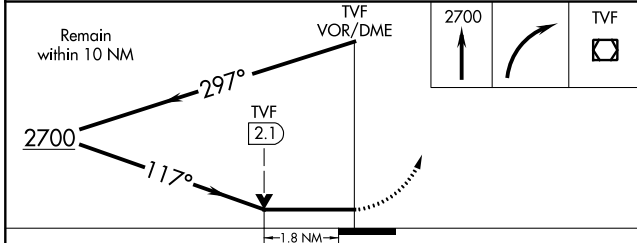

VOR/DME TVF 108.4 Chan 21	APP CRS 117°	Rwy Idg TDZE 1115 Apt Elev 1119	6504 1115 1119

VOR Y RWY 13

THIEF RIVER FALLS RGNL (TVF)

⚠ Circling to Rwy 4/22 NA at night. MISSED APPROACH: Climb to 2700 then right turn direct TVF VOR/DME and hold.

AWOS-3PT 119.025	MINNEAPOLIS CENTER 132.15 269.6	UNICOM 122.8 (CTAF) 📻

CATEGORY	A	B	C	D
S-13	1740-1 625 (700-1)		1740-1¾ 625 (700-1¾)	1740-2 625 (700-2)
📻 CIRCLING	1740-1 621 (700-1)		1820-2 701 (800-2)	1980-2¾ 861 (900-2¾)

HIRL Rwy 13-31 **📻**
MIRL Rwy 4-22 **📻**
REIL Rws 4, 13, and 22 **📻**

NC-1, 25 FEB 2021 to 25 MAR 2021

NC-1, 25 FEB 2021 to 25 MAR 2021