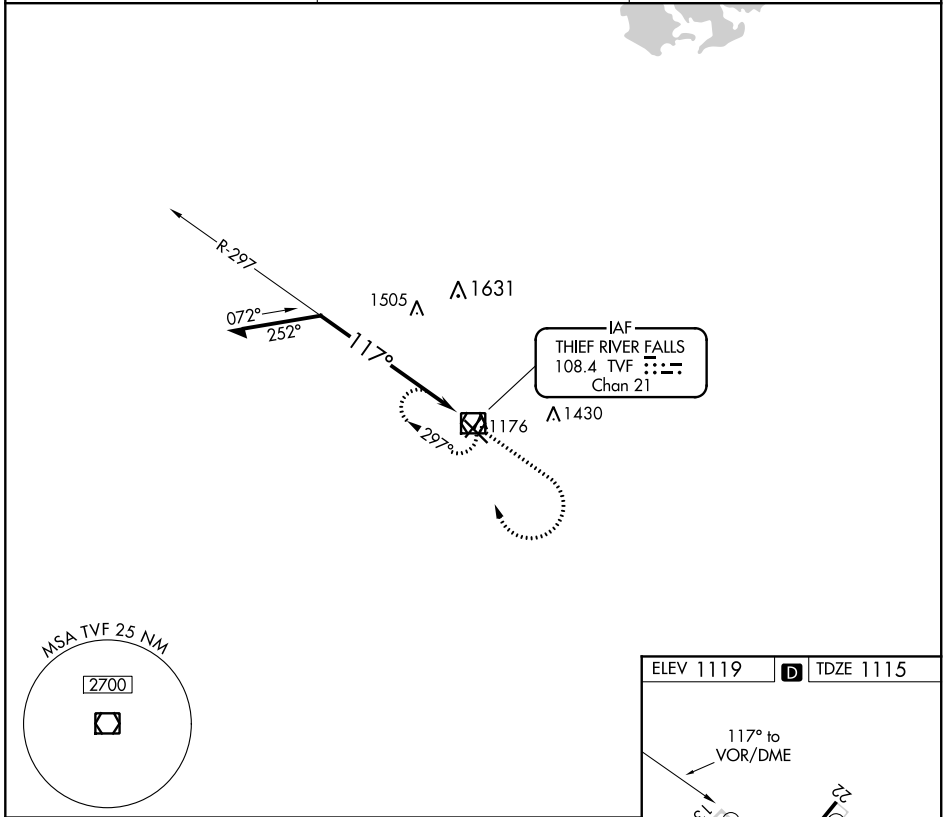

VOR/DME TVF 108.4 Chan 21	APP CRS 117°	Rwy Idg TDZE 1115 Apt Elev 1119	6504 1115 1119
---	------------------------	---	---

VOR Y RWY 13

THIEF RIVER FALLS RGNL (TVF)

⚠ Circling to Rwy 4/22 NA at night. MISSED APPROACH: Climb to 2700 then right turn direct TVF VOR/DME and hold.

AWOS-3PT 119.025	MINNEAPOLIS CENTER 132.15 269.6	UNICOM 122.8 (CTAF) 📻
----------------------------	---	--

CATEGORY	A	B	C	D
S-13	1740-1 625 (700-1)		1740-1¾ 625 (700-1¾)	1740-2 625 (700-2)
📻 CIRCLING	1740-1 621 (700-1)		1820-2 701 (800-2)	1980-2¾ 861 (900-2¾)

HIRL Rwy 13-31 **📻**
MIRL Rwy 4-22 **📻**
REIL Rws 4, 13, and 22 **📻**

NC-1, 25 FEB 2021 to 25 MAR 2021

NC-1, 25 FEB 2021 to 25 MAR 2021