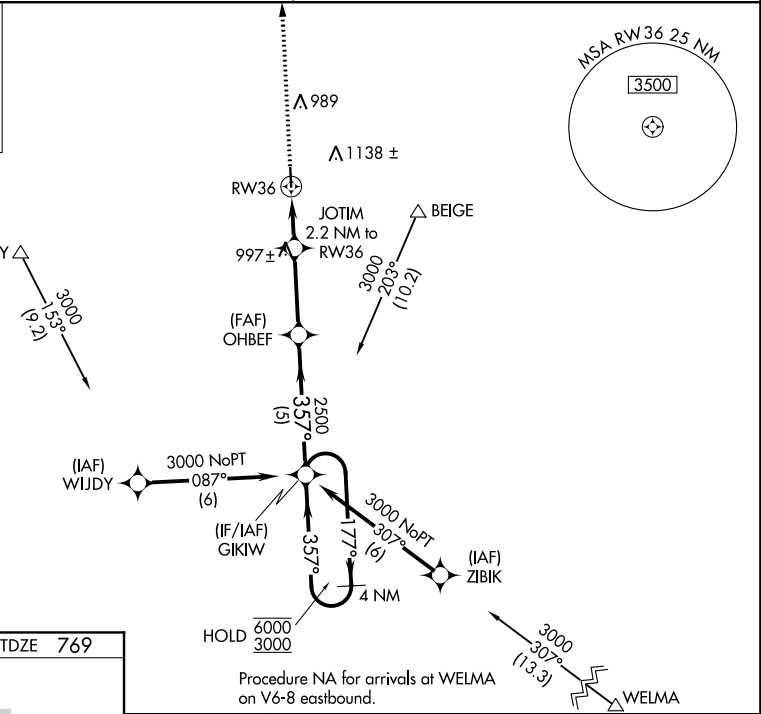

WAAS CH 56426 W36A	APP CRS 357°	Rwy Idg TDZE 4001 769 Apt Elev 771
--	------------------------	--

RNAV (GPS) RWY 36

BELLE PLAINE MUNI (T'ZT')

RNP APCH.
 ▼ NA Rwy 36 helicopter visibility reduction below 3/4 SM NA.
 Baro-VNAV NA. Use Vinton altimeter setting

MISSED APPROACH:
 Climb to 3000 direct VOBRE and hold.

CEDAR RAPIDS APP CON*
119.7 266.8

CTAF
122.9

ELEV 771	TDZE 769
----------	----------

CATEGORY	A	B	C	D
LPV DA	1104-1	335 (400-1)		NA
LNAV/VNAV DA	1083-1	314 (400-1)		NA
LNAV MDA	1380-1	611 (700-1)		NA
C CIRCLING	1420-1 649 (700-1)	1520-1 749 (800-1)		NA

NC-3, 25 FEB 2021 to 25 MAR 2021

NC-3, 25 FEB 2021 to 25 MAR 2021