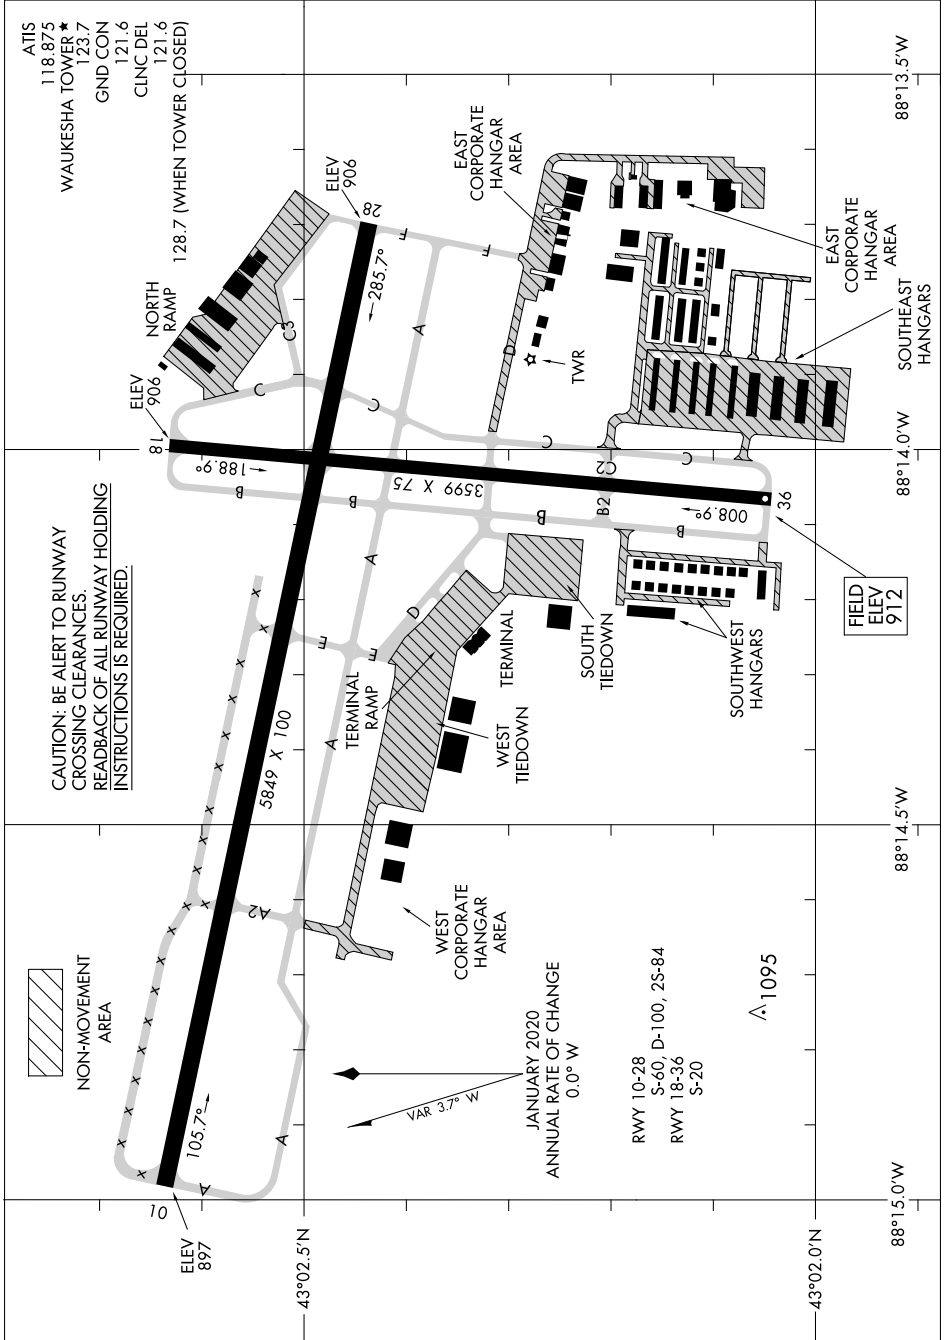

AIRPORT DIAGRAM

AL-5078 (FAA)

WAUKESHA COUNTY (UES)
WAUKESHA, WISCONSIN

EC-3, 25 FEB 2021 to 25 MAR 2021

EC-3, 25 FEB 2021 to 25 MAR 2021

AIRPORT DIAGRAM

WAUKESHA, WISCONSIN
WAUKESHA COUNTY (UES)