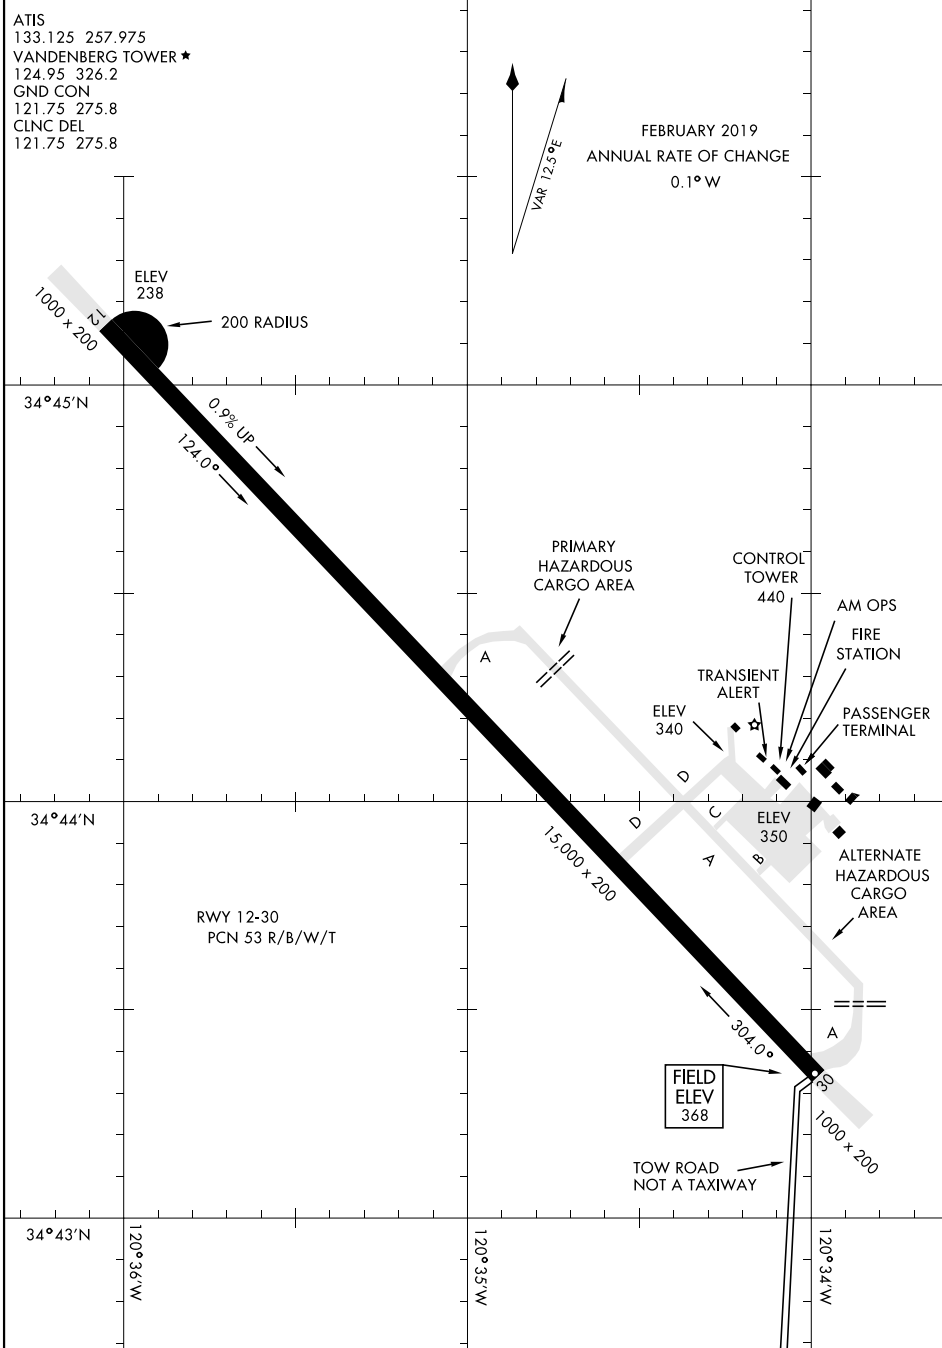

19059

AIRPORT DIAGRAM

AFD-770 [USAF]

VANDENBERG AFB (KVBG)

LOMPOC, CALIFORNIA

ATIS
 133.125 257.975
 VANDENBERG TOWER ★
 124.95 326.2
 GND CON
 121.75 275.8
 CLNC DEL
 121.75 275.8

FEBRUARY 2019
 ANNUAL RATE OF CHANGE
 0.1° W

SW-3, 25 FEB 2021 to 25 MAR 2021

SW-3, 25 FEB 2021 to 25 MAR 2021

AIRPORT DIAGRAM

LOMPOC, CALIFORNIA
VANDENBERG AFB (KVBG)