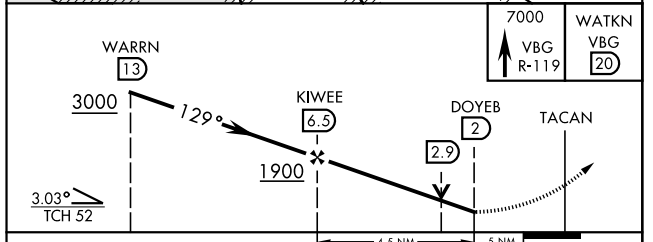

TACAN RWY 12

TACAN VBG Chan 59(Y)	APCH CRS 129°	Rwy Idg 15,000 TDZE 265 Arprt Elev 368
--------------------------------	-------------------------	---

AL-770 [USAF]

VANDENBERG AFB (KVBG)

▼ * When ALS inop, increase CAT AB RVR to 55 and vis to 1 mile; CAT CDE vis to 1½ miles.
 ALSF-2
MISSED APPROACH: Climb out VBG TACAN R-119 until 20 DME (WATKN) and hold. Continue climb in hold maintain 7000.

ATIS 133.125 257.975	SANTA BARBARA APP/DEP CON 124.15 327.8	VANDENBERG TOWER ★ 124.95 0 (CTAF) 326.2	GND CON 121.75 275.8	CLNC DEL 121.75 275.8
--------------------------------	---	---	--------------------------------	---------------------------------

EMERG SAFE ALT 100 NM 11,100

ELEV 368	TDZE 265
----------	----------

CATEGORY	A	B	C	D	E
S-12 *	740/24	475 (400-½)	740/50	475 (400-1)	
CIRCLING	980-1 612 (700-1)	1000-1 632 (700-1)	1020-1¼ 652 (700-1¼)	1180-2¾ 812 (900-2¾)	1560-3 1192(1200-3)