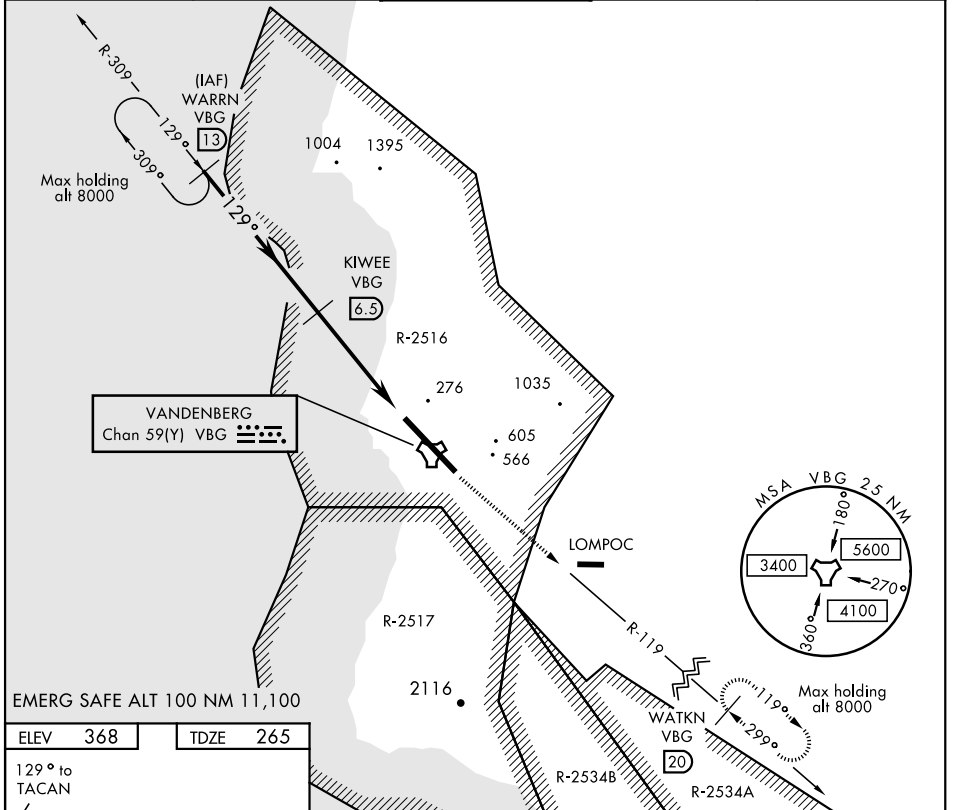

TACAN RWY 12

TACAN VBG Chan 59(Y)	APCH CRS 129°	Rwy Idg 15,000 TDZE 265 Arprt Elev 368
--------------------------------	-------------------------	---

AL-770 [USAF]

VANDENBERG AFB (KVBG)

▼ * When ALS inop, increase CAT AB RVR to 55 and vis to 1 mile; CAT CDE vis to 1½ miles.
 ALSF-2
MISSED APPROACH: Climb out VBG TACAN R-119 until 20 DME (WATKN) and hold. Continue climb in hold maintain 7000.

ATIS 133.125 257.975	SANTA BARBARA APP/DEP CON 124.15 327.8	VANDENBERG TOWER ★ 124.95 0 (CTAF) 326.2	GND CON 121.75 275.8	CLNC DEL 121.75 275.8
--------------------------------	---	---	--------------------------------	---------------------------------

EMERG SAFE ALT 100 NM 11,100

ELEV 368	TDZE 265
----------	----------

CATEGORY	A	B	C	D	E
S-12 *	740/24	475 (400-½)	740/50	475 (400-1)	
CIRCLING	980-1 612 (700-1)	1000-1 632 (700-1)	1020-1¼ 652 (700-1¼)	1180-2¾ 812 (900-2¾)	1560-3 1192(1200-3)

TACAN RWY 12

SW-3, 25 FEB 2021 to 25 MAR 2021

SW-3, 25 FEB 2021 to 25 MAR 2021