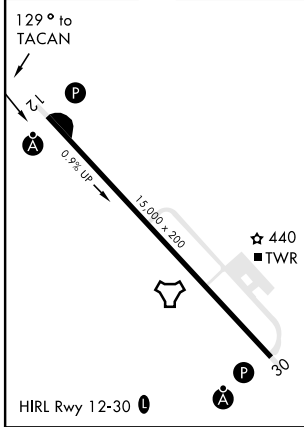

TACAN RWY 12

TACAN VBG Chan 59(Y)	APCH CRS 129°	Rwy Idg 15,000 TDZE 265 Arprt Elev 368
--------------------------------	-------------------------	---

AL-770 [USAF]

VANDENBERG AFB (KVBG)

▼ * When ALS inop, increase CAT AB RVR to 55 and vis to 1 mile; CAT CDE vis to 1½ miles.
 ALSF-2
MISSED APPROACH: Climb out VBG TACAN R-119 until 20 DME (WATKN) and hold. Continue climb in hold maintain 7000.

ATIS 133.125 257.975	SANTA BARBARA APP/DEP CON 124.15 327.8	VANDENBERG TOWER ★ 124.95 0 (CTAF) 326.2	GND CON 121.75 275.8	CLNC DEL 121.75 275.8
--------------------------------	---	---	--------------------------------	---------------------------------

EMERG SAFE ALT 100 NM 11,100

ELEV 368	TDZE 265
----------	----------

CATEGORY	A	B	C	D	E
S-12 *	740/24	475 (400-½)	740/50	475 (400-1)	
CIRCLING	980-1 612 (700-1)	1000-1 632 (700-1)	1020-1¼ 652 (700-1¼)	1180-2¾ 812 (900-2¾)	1560-3 1192(1200-3)

TACAN RWY 12

SW-3, 25 FEB 2021 to 25 MAR 2021

SW-3, 25 FEB 2021 to 25 MAR 2021