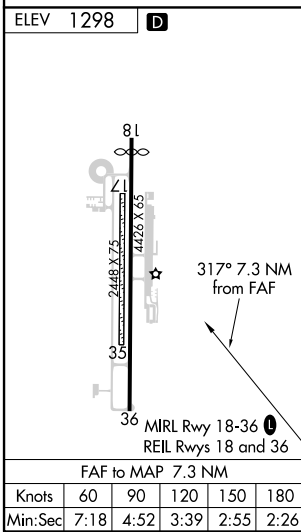

VORTAC RZC 116.4 Chan 111	APP CRS 317°	Rwy Idg TDZE Apt Elev 1298	N/A N/A 1298
---	------------------------	---	---

VOR-A

BENTONVILLE MUNI/LOUISE M THADEN FIELD (VBT)

<p>▼</p>		<p>MISSED APPROACH: Climbing right turn to 3100 direct RZC VORTAC and hold.</p>	
-----------------	--	---	--

AWOS-3PT 134.975	RAZORBACK APP CON★ 121.0 (WEST) 244.575	CLNC DEL 121.05 263.125	UNICOM 122.975 (CTAF) 0
----------------------------	---	-----------------------------------	-----------------------------------

3100	RZC	<p>RZC VORTAC One Minute Holding Pattern</p> <p>137° → 14000 ← 317° 3100</p>			
<p>TAGSE RZC (6.3)</p> <p>WAMSE RZC (7.3)</p> <p>1960</p> <p>1 NM 6.3 NM</p>					
CATEGORY	A	B	C	D	
C CIRCLING	1960-1	662 (700-1)	1960-1¾ 662 (700-1¾)	1960-2 662 (700-2)	
TAGSE FIX MINIMUMS					
C CIRCLING	1780-1	482 (500-1)	1920-1¾ 622 (700-1¾)	1940-2 642 (700-2)	