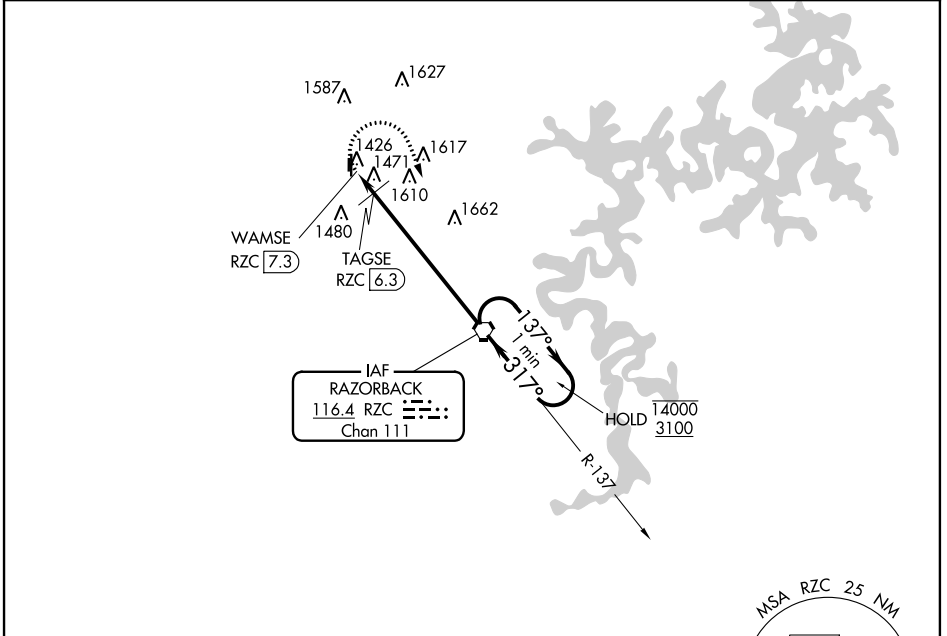

VORTAC RZC 116.4 Chan 111	APP CRS 317°	Rwy Idg TDZE Apt Elev 1298	N/A N/A 1298
---	------------------------	---	---

VOR-A

BENTONVILLE MUNI/LOUISE M THADEN FIELD (VBT)

<p>▼</p>		<p>MISSED APPROACH: Climbing right turn to 3100 direct RZC VORTAC and hold.</p>	
-----------------	--	---	--

AWOS-3PT 134.975	RAZORBACK APP CON★ 121.0 (WEST) 244.575	CLNC DEL 121.05 263.125	UNICOM 122.975 (CTAF) 0
----------------------------	---	-----------------------------------	-----------------------------------

3100	RZC	<p>RZC VORTAC One Minute Holding Pattern</p> <p>137° → 14000 ← 317° 3100</p>			
<p>TAGSE RZC (6.3)</p> <p>WAMSE RZC (7.3)</p> <p>1960</p> <p>1 NM 6.3 NM</p>					
CATEGORY	A	B	C	D	
C CIRCLING	1960-1	662 (700-1)	1960-1¾ 662 (700-1¾)	1960-2 662 (700-2)	
TAGSE FIX MINIMUMS					
C CIRCLING	1780-1	482 (500-1)	1920-1¾ 622 (700-1¾)	1940-2 642 (700-2)	