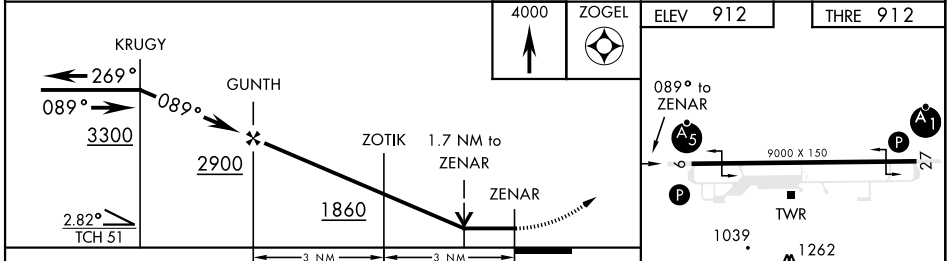

APCH CRS	Rwy Idg	9000
089°	THRE	912
	Arprt Elev	912

AL-714 [USAF]

VOLK FIELD (KVOK)

RNAV 1 - GPS required. DME/DME RNP-0.3 NA.	MALSRL A5	MISSED APPROACH: Climb to 4000 direct ZOGEL and hold, continue climb-in-hold to 4000.
--	--------------	---

EC-3, 25 FEB 2021 to 25 MAR 2021

EC-3, 25 FEB 2021 to 25 MAR 2021

EMERG SAFE ALT 100 NM 4200

CATEGORY	A	B	C	D	E
RNAV MDA ★	1500-¾ 588 (600-¾)		1500-1¼ 588 (600-1¼)		
CIRCLING	NOT AUTHORIZED				

CAMP DOUGLAS, WISCONSIN 43°56'N-90°15'W VOLK FIELD (KVOK)