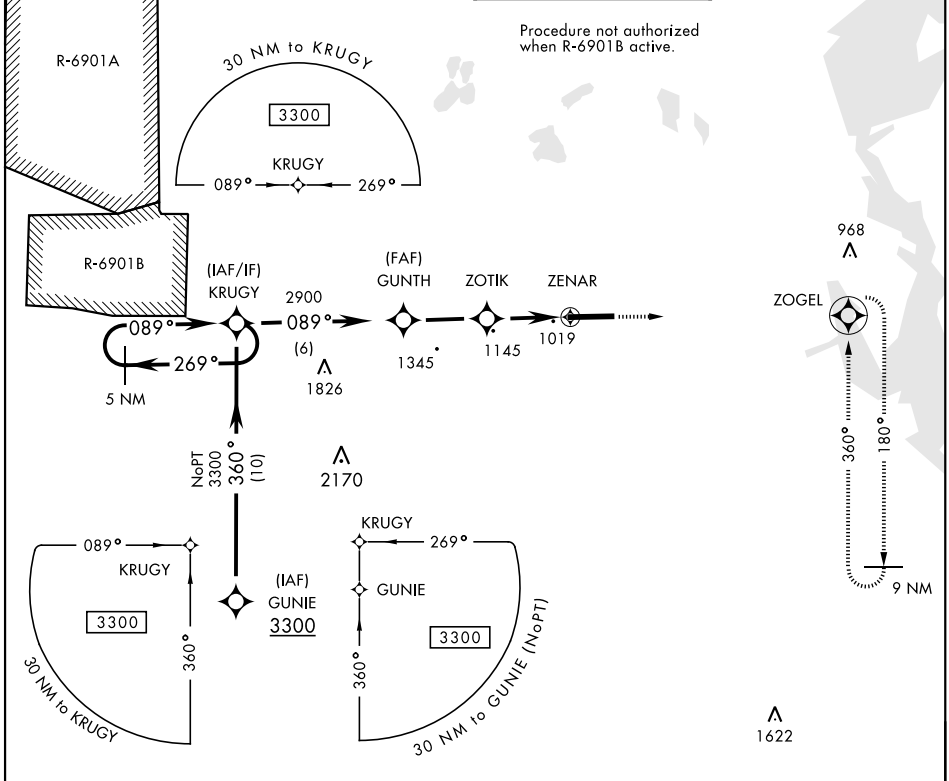

APCH CRS	Rwy Idg	9000
089°	THRE	912
	Arprt Elev	912

AL-714 [USAF]

VOLK FIELD (KVOK)

RNAV 1 - GPS required. DME/DME RNP-0.3 NA.	MALSRL A5	MISSED APPROACH: Climb to 4000 direct ZOGEL and hold, continue climb-in-hold to 4000.
--	--------------	---

EC-3, 25 FEB 2021 to 25 MAR 2021

EC-3, 25 FEB 2021 to 25 MAR 2021

EMERG SAFE ALT 100 NM 4200

CATEGORY	A	B	C	D	E
RNAV MDA ★	1500-¾ 588 (600-¾)		1500-1¼ 588 (600-1¼)		
CIRCLING	NOT AUTHORIZED				

CAMP DOUGLAS, WISCONSIN 43°56'N-90°15'W VOLK FIELD (KVOK)

Amdt 1 20310