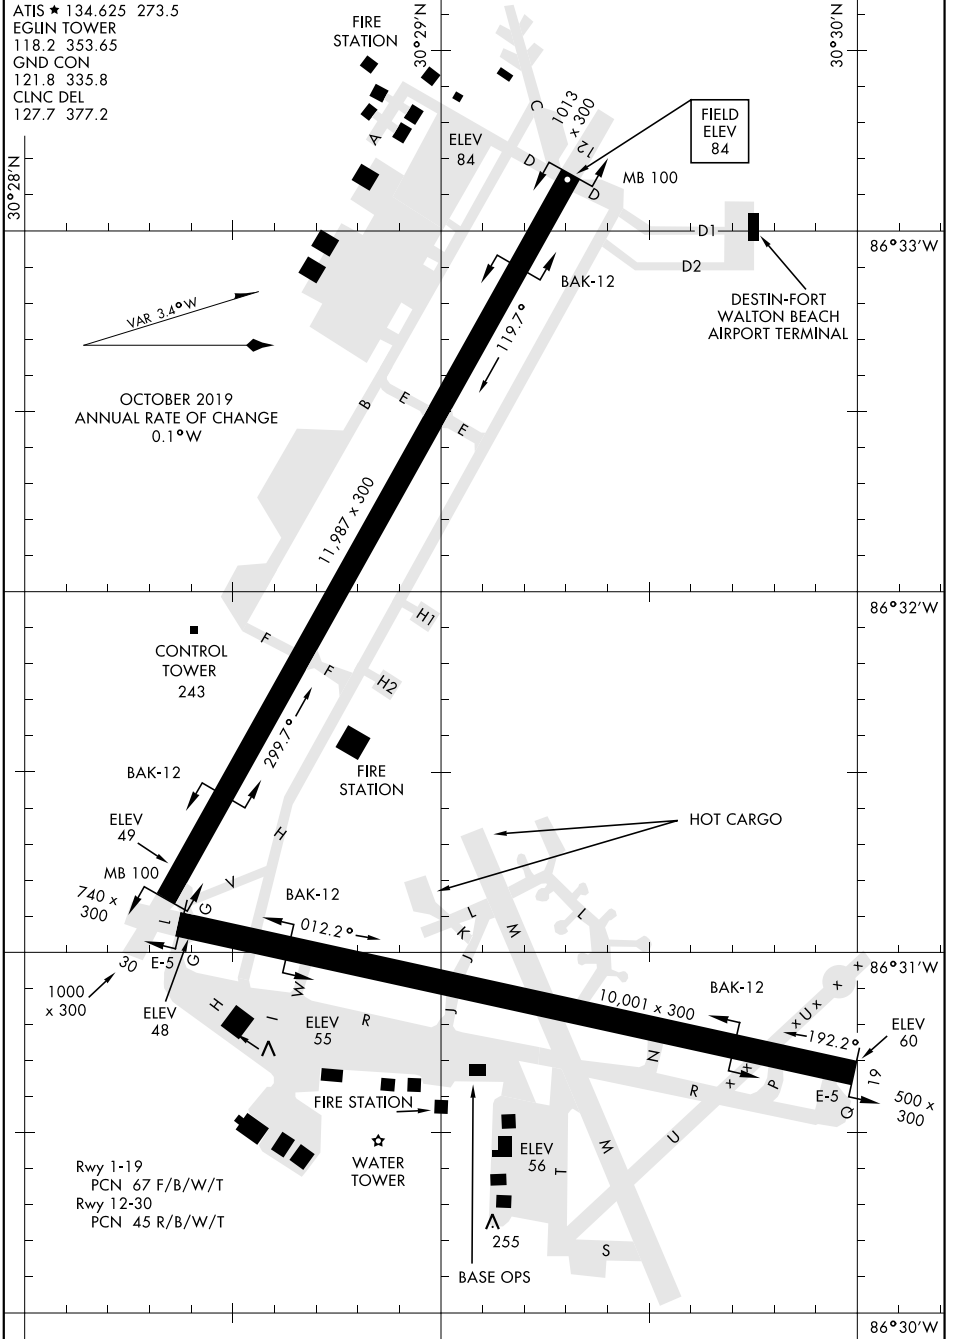

AIRPORT DIAGRAM

ATIS ★ 134.625 273.5
 EGLIN TOWER
 118.2 353.65
 GND CON
 121.8 335.8
 CLNC DEL
 127.7 377.2

SE-3, 25 FEB 2021 to 25 MAR 2021

SE-3, 25 FEB 2021 to 25 MAR 2021

AIRPORT DIAGRAM