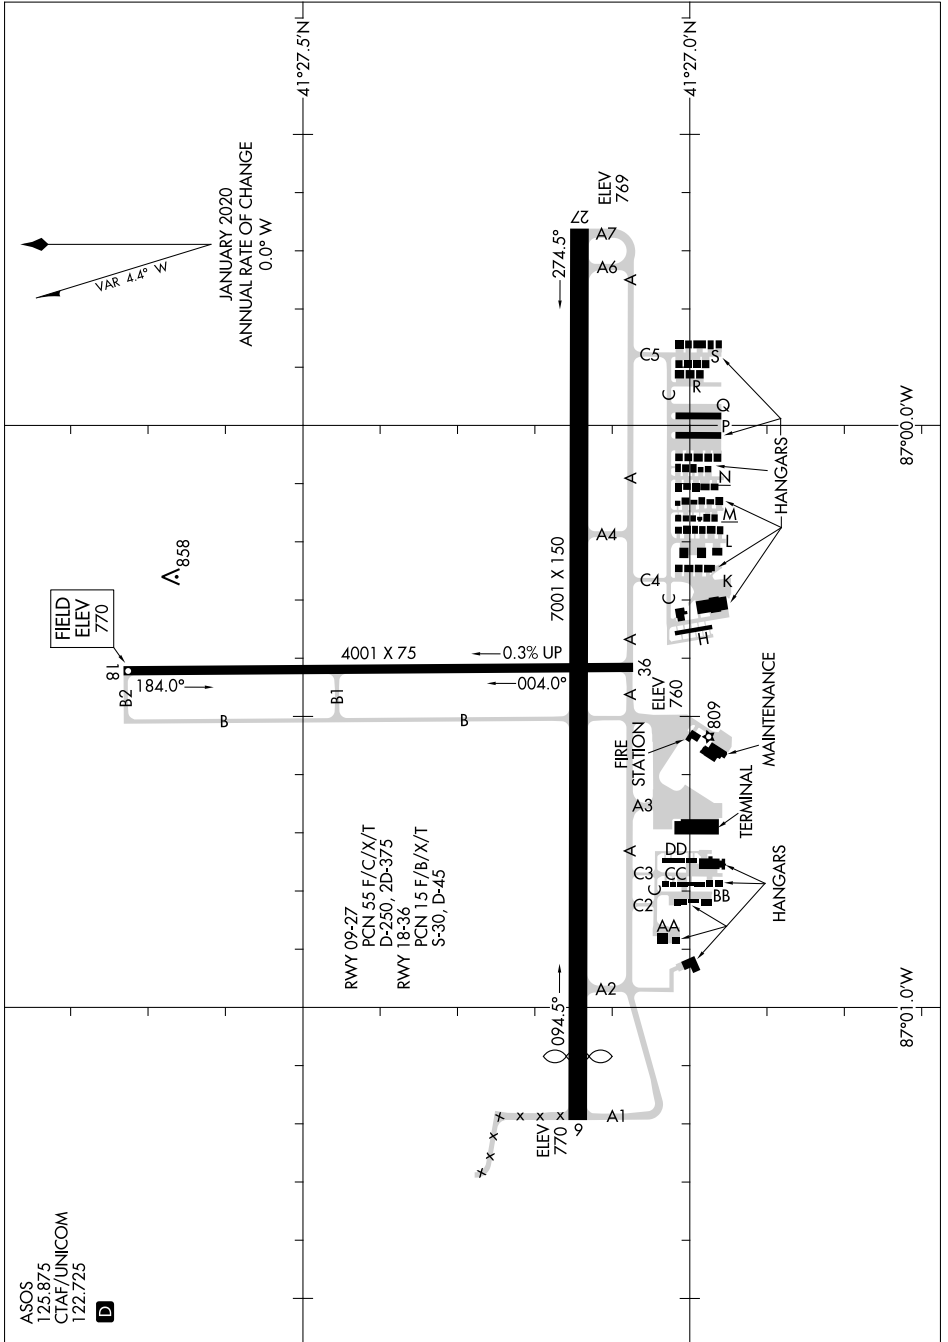

AIRPORT DIAGRAM

AL-5460 (FAA)

PORTER COUNTY RGNL (VPZ)
VALPARAISO, INDIANA

EC-2, 25 FEB 2021 to 25 MAR 2021

EC-2, 25 FEB 2021 to 25 MAR 2021

AIRPORT DIAGRAM

VALPARAISO, INDIANA
PORTER COUNTY RGNL (VPZ)