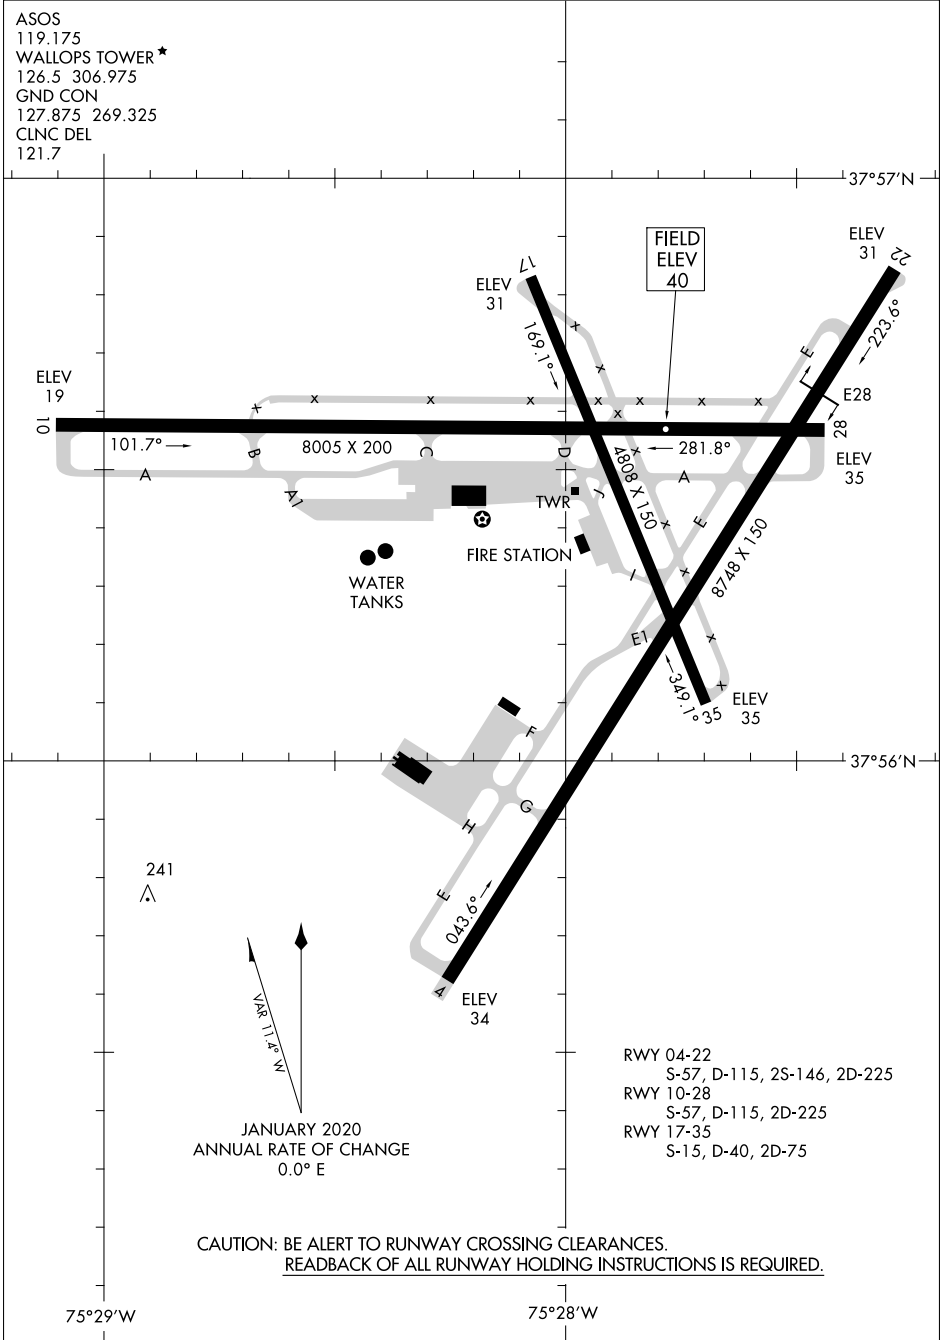

# AIRPORT DIAGRAM

AL-639 (FAA)

WALLOPS FLIGHT FACILITY (W.A.L.)  
WALLOPS ISLAND, VIRGINIA

ASOS  
119.175  
WALLOPS TOWER \*  
126.5 306.975  
GND CON  
127.875 269.325  
CLNC DEL  
121.7

NE-3, 25 FEB 2021 to 25 MAR 2021

NE-3, 25 FEB 2021 to 25 MAR 2021

RWY 04-22  
S-57, D-115, 2S-146, 2D-225  
RWY 10-28  
S-57, D-115, 2D-225  
RWY 17-35  
S-15, D-40, 2D-75

CAUTION: BE ALERT TO RUNWAY CROSSING CLEARANCES.  
READBACK OF ALL RUNWAY HOLDING INSTRUCTIONS IS REQUIRED.

# AIRPORT DIAGRAM

WALLOPS ISLAND, VIRGINIA  
WALLOPS FLIGHT FACILITY (W.A.L.)