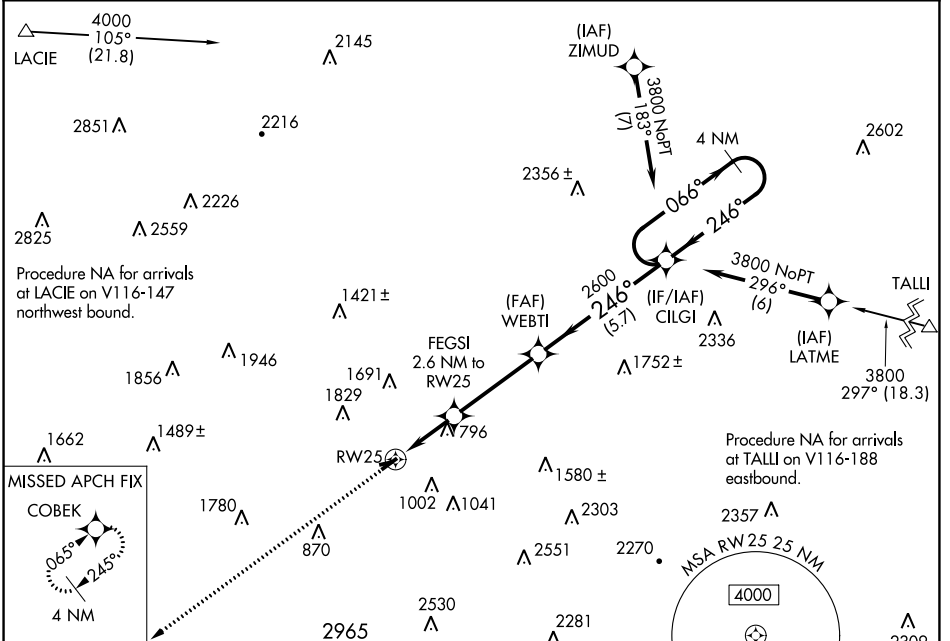

WAAS CH 45824 W25A	APP CRS 246°	Rwy Idg 3375 TDZE 543 Apt Elev 543
--	------------------------	---

RNAV (GPS) RWY 25

WILKES-BARRE WYOMING VALLEY (WBW)

RNP APCH.

∇ Circling NA to Rws 9 and 27. Rwy 25 helicopter visibility reduction below ¼ SM NA.
▲ NA Baro-VNAV NA. Use Wilkes-Barre/Scranton altimeter setting. Circling Rwy 7 NA at night.
▲ NA Circling NA NW of Rwy 7-25.

MISSED APPROACH:
 Climb to 3700 direct COBEK and hold.

AVP ASOS 111.6	WILKES-BARRE APP CON 126.3 256.7	UNICOM 122.8 (CTAF) 0
--------------------------	--	---------------------------------

NE-4, 25 FEB 2021 to 25 MAR 2021

NE-4, 25 FEB 2021 to 25 MAR 2021

ELEV 543	TDZE 543
-----------------	-----------------

CATEGORY	A	B	C	D
LPV DA	1063-1½	520 (600-1½)		NA
LNAV/VNAV DA	1184-2¼	641 (700-2¼)		NA
LNAV MDA	1240-1	697 (700-1)		NA
CIRCLING	1280-1 737 (800-1)	1380-1¼ 837 (900-1¼)		NA