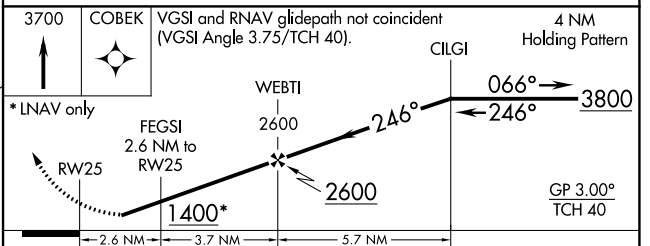

CATEGORY	A	B	C	D
LPV DA	1063-1½	520 (600-1½)		NA
LNAV/VNAV DA	1184-2¼	641 (700-2¼)		NA
LNAV MDA	1240-1	697 (700-1)		NA
CIRCLING	1280-1 737 (800-1)	1380-1¼ 837 (900-1¼)		NA