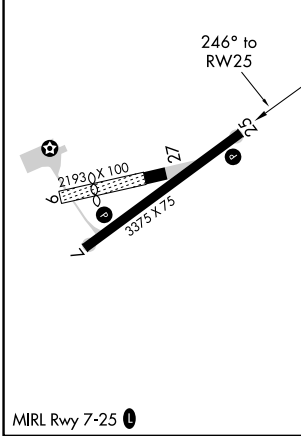

CATEGORY	A	B	C	D
LPV DA	1063-1½	520 (600-1½)		NA
LNAV/VNAV DA	1184-2¼	641 (700-2¼)		NA
LNAV MDA	1240-1	697 (700-1)		NA
CIRCLING	1280-1 737 (800-1)	1380-1¼ 837 (900-1¼)		NA