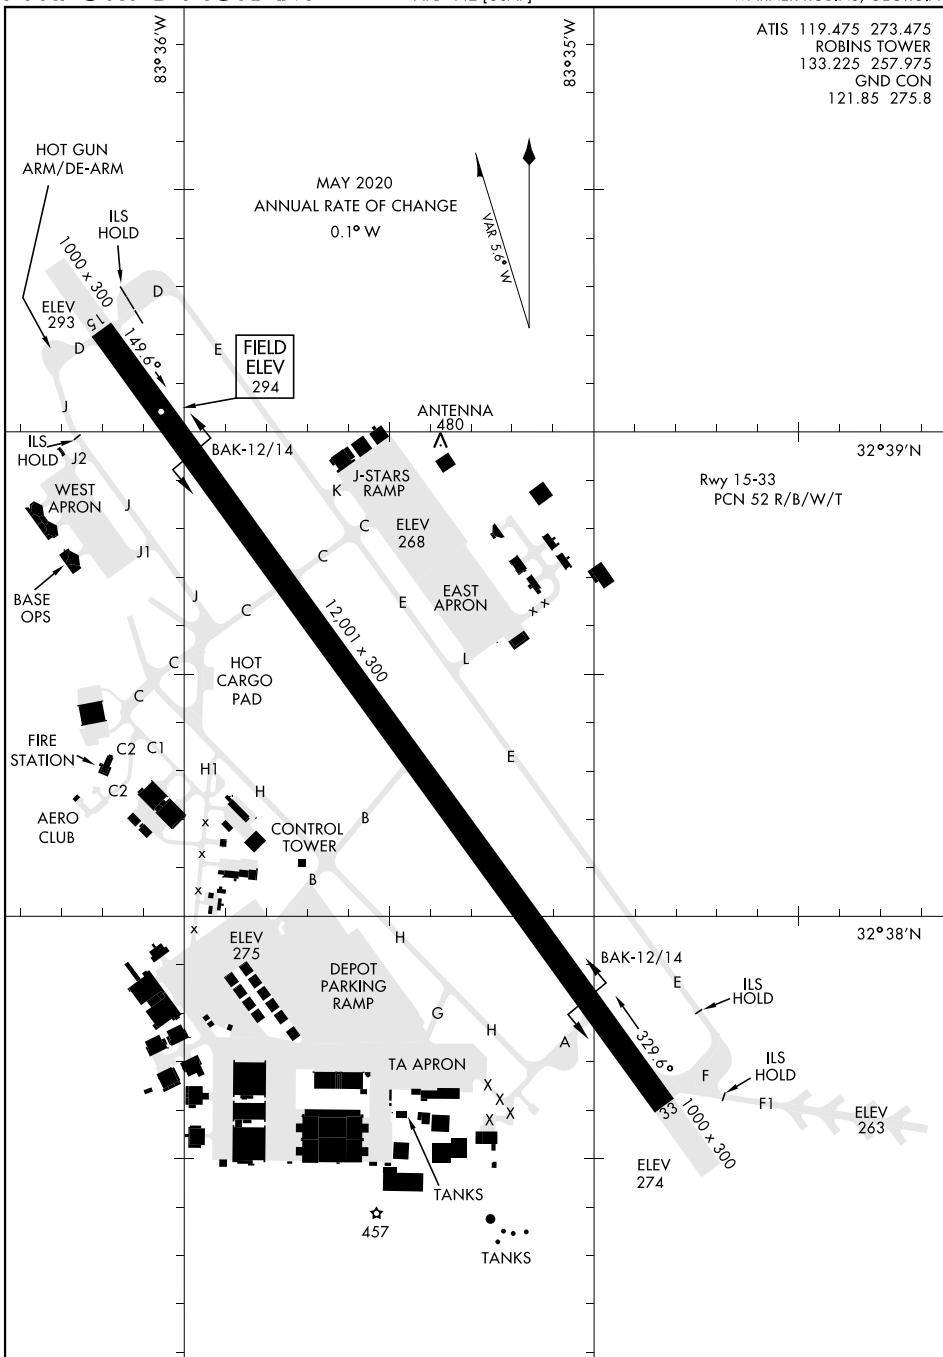

# AIRPORT DIAGRAM

AFD-442 [USAF]

ROBINS AFB (KWRB)  
WARNER ROBINS, GEORGIA

ATIS 119.475 273.475  
ROBINS TOWER  
133.225 257.975  
GND CON  
121.85 275.8

SE-4, 25 FEB 2021 to 25 MAR 2021

SE-4, 25 FEB 2021 to 25 MAR 2021

# AIRPORT DIAGRAM

WARNER ROBINS, GEORGIA  
ROBINS AFB (KWRB)