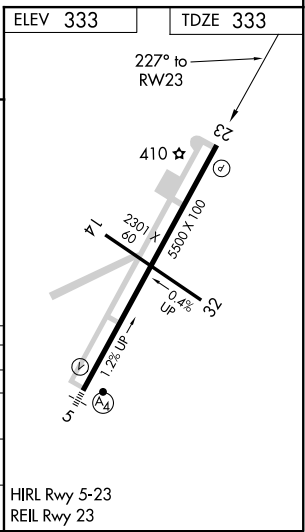

WAAS CH <b>63100</b> <b>W23A</b>	APP CRS <b>227°</b>	Rwy Idg TDZE <b>333</b> Apt Elev <b>333</b>
--	------------------------	---

# RNAV (GPS) RWY 23

WATERVILLE ROBERT LAFLEUR (WVL)

**⚠** Circling to Rwy 14 and 32 NA at night. DME/DME RNP-0.3 NA. When local altimeter setting not received, use Augusta altimeter setting and increase LPV DA to 618 feet and all MDA 40 feet; increase LPV all Cats and LNAV Cat C visibility ¼ mile. VDP NA when using Augusta altimeter setting.

**MISSED APPROACH:** Climb to 3000 direct JEGIS and via 177° track to RAZZR and hold.

AWOS-3PT <b>118.375</b>	PORTLAND APP CON ★ <b>128.35 299.2</b>	CLNC DEL <b>124.6 299.2</b>	UNICOM <b>122.7 (CTAF)</b>
----------------------------	---	--------------------------------	-------------------------------

CATEGORY	A	B	C	D
LPV DA	583-¾ 250 (300-¾)			
LNAV/VNAV DA	NA			
LNAV MDA	800-1 467 (500-1)	800-1¼ 467 (500-1¼)	800-1½ 467 (500-1½)	800-1 467 (500-1)
CIRCLING	860-1 527 (600-1)	860-1½ 527 (600-1½)	900-2 567 (600-2)	900-2 567 (600-2)