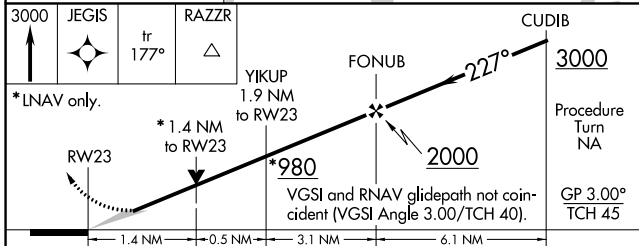

WAAS CH 63100 W23A	APP CRS 227°	Rwy Idg TDZE 333 Apt Elev 333

RNAV (GPS) RWY 23

WATERVILLE ROBERT LAFLEUR (WVL)

⚠ Circling to Rwy 14 and 32 NA at night. DME/DME RNP-0.3 NA. When local altimeter setting not received, use Augusta altimeter setting and increase LPV DA to 618 feet and all MDA 40 feet; increase LPV all Cats and LNAV Cat C visibility ¼ mile. VDP NA when using Augusta altimeter setting.

MISSED APPROACH: Climb to 3000 direct JEGIS and via 177° track to RAZZR and hold.

AWOS-3PT 118.375	PORTLAND APP CON ★ 128.35 299.2	CLNC DEL 124.6 299.2	UNICOM 122.7 (CTAF)

CATEGORY	A	B	C	D
LPV DA	583-¾ 250 (300-¾)			
LNAV/VNAV DA	NA			
LNAV MDA	800-1 467 (500-1)	800-1¼ 467 (500-1¼)	800-1½ 467 (500-1½)	800-1 467 (500-1)
CIRCLING	860-1 527 (600-1)	860-1½ 527 (600-1½)	900-2 567 (600-2)	900-2 567 (600-2)

NE-1, 25 FEB 2021 to 25 MAR 2021

NE-1, 25 FEB 2021 to 25 MAR 2021