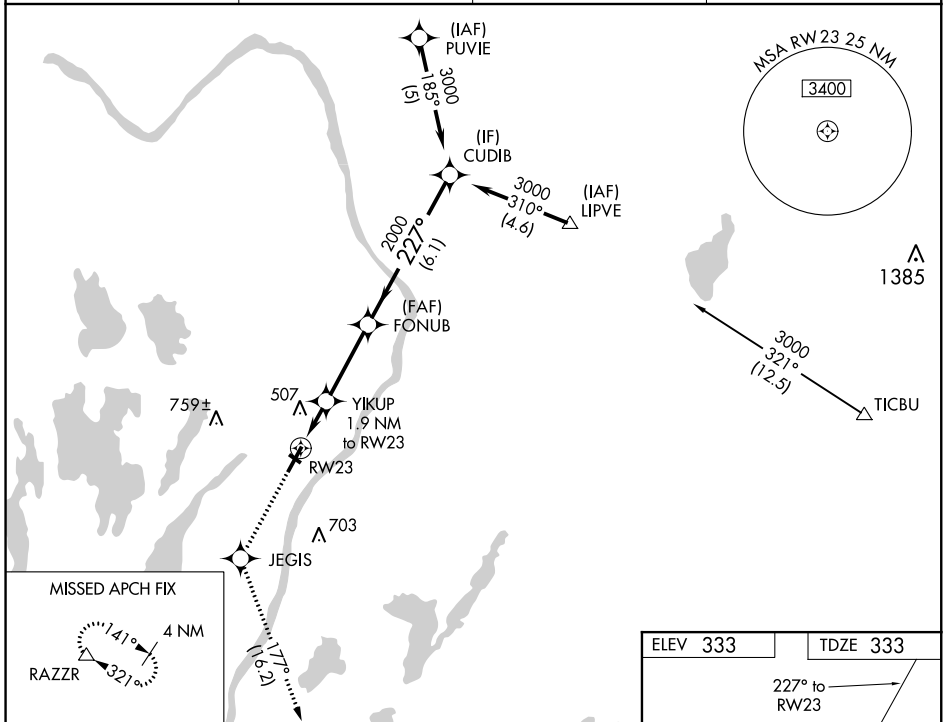

WAAS CH <b>63100</b> <b>W23A</b>	APP CRS <b>227°</b>	Rwy Idg TDZE <b>333</b> Apt Elev <b>333</b>
--	------------------------	---

# RNAV (GPS) RWY 23

WATERVILLE ROBERT LAFLEUR (WVL)

**⚠** Circling to Rwy 14 and 32 NA at night. DME/DME RNP-0.3 NA. When local altimeter setting not received, use Augusta altimeter setting and increase LPV DA to 618 feet and all MDA 40 feet; increase LPV all Cats and LNAV Cat C visibility ¼ mile. VDP NA when using Augusta altimeter setting.

**MISSED APPROACH:** Climb to 3000 direct JEGIS and via 177° track to RAZZR and hold.

AWOS-3PT <b>118.375</b>	PORTLAND APP CON ★ <b>128.35 299.2</b>	CLNC DEL <b>124.6 299.2</b>	UNICOM <b>122.7 (CTAF)</b>
----------------------------	---	--------------------------------	-------------------------------

NE-1, 25 FEB 2021 to 25 MAR 2021

NE-1, 25 FEB 2021 to 25 MAR 2021