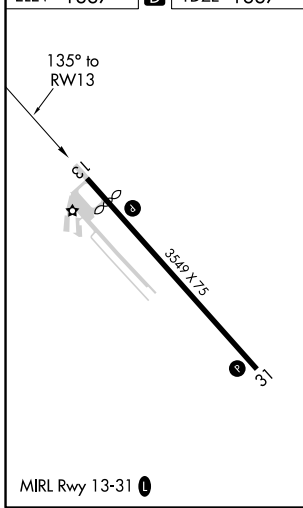

CATEGORY	A	B	C	D
LNAV MDA	1820-1	483 (500-1)	NA	
C CIRCLING	1860-1 523 (600-1)	2080-1 743 (800-1)	NA	

NC-1, 25 FEB 2021 to 25 MAR 2021

NC-1, 25 FEB 2021 to 25 MAR 2021