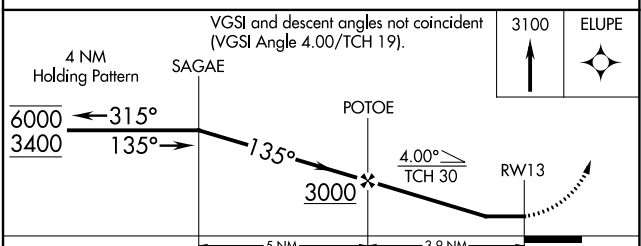

APP CRS 135°	Rwy Idg TDZE Apt Elev	3109 1337 1337
------------------------	-----------------------------	---

RNAV (GPS) RWY 13

LONGVILLE MUNI (XVG)

RNP APCH.		MISSED APPROACH: Climb to 3100 direct ELUPE and hold.	
AWOS-3 118.275	MINNEAPOLIS CENTER 118.05 239.0	GCO 121.725	CTAF 122.90

ELEV 1337	D	TDZE 1337
-----------	----------	-----------

CATEGORY	A	B	C	D
LNAV MDA	1820-1	483 (500-1)	NA	
C CIRCLING	1860-1 523 (600-1)	2080-1 743 (800-1)	NA	

NC-1, 25 FEB 2021 to 25 MAR 2021

NC-1, 25 FEB 2021 to 25 MAR 2021