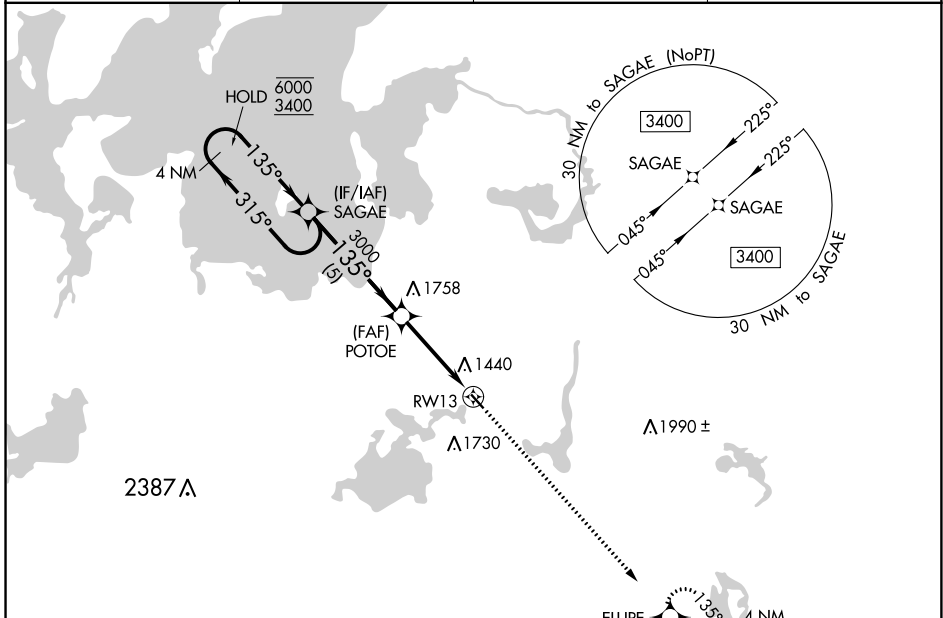

APP CRS 135°	Rwy Idg TDZE Apt Elev	3109 1337 1337
------------------------	-----------------------------	---

RNAV (GPS) RWY 13

LONGVILLE MUNI (XVG)

RNP APCH.		MISSED APPROACH: Climb to 3100 direct ELUPE and hold.	
AWOS-3 118.275	MINNEAPOLIS CENTER 118.05 239.0	GCO 121.725	CTAF 122.90

ELEV 1337	D	TDZE 1337
-----------	----------	-----------

CATEGORY	A	B	C	D
LNAV MDA	1820-1	483 (500-1)	NA	
C CIRCLING	1860-1 523 (600-1)	2080-1 743 (800-1)	NA	

NC-1, 25 FEB 2021 to 25 MAR 2021

NC-1, 25 FEB 2021 to 25 MAR 2021