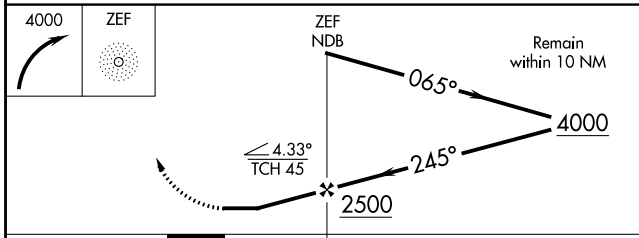

NDB ZEF 326	APP CRS 245°	Rwy Idg TDZE Apt Elev	N/A N/A 1067
-----------------------	------------------------	-----------------------------	---

NDB-A

ELKIN MUNI (ZEF)

▼ **NA** Obtain local altimeter setting on CTAF; when not received, use Mount Airy altimeter setting and increase MDA 80 feet and Cats C/D visibility 1/4 mile. Procedure NA at night. Helicopter visibility reduction below 1 SM NA.

MISSED APPROACH: Climbing right turn to 4000 direct ZEF NDB and hold, continue climb-in-hold to 4000.

ATLANTA CENTER
125.15 263.0

UNICOM
123.05 (CTAF) 0

CATEGORY	A	B	C	D	FAF to MAP 3.1 NM					
	1600-1	533 (600-1)	1680-1¾ 613 (700-1¾)	1840-2½ 773 (800-2½)	Knots	60	90	120	150	180
C CIRCLING					Min:Sec	3:06	2:04	1:33	1:14	1:02