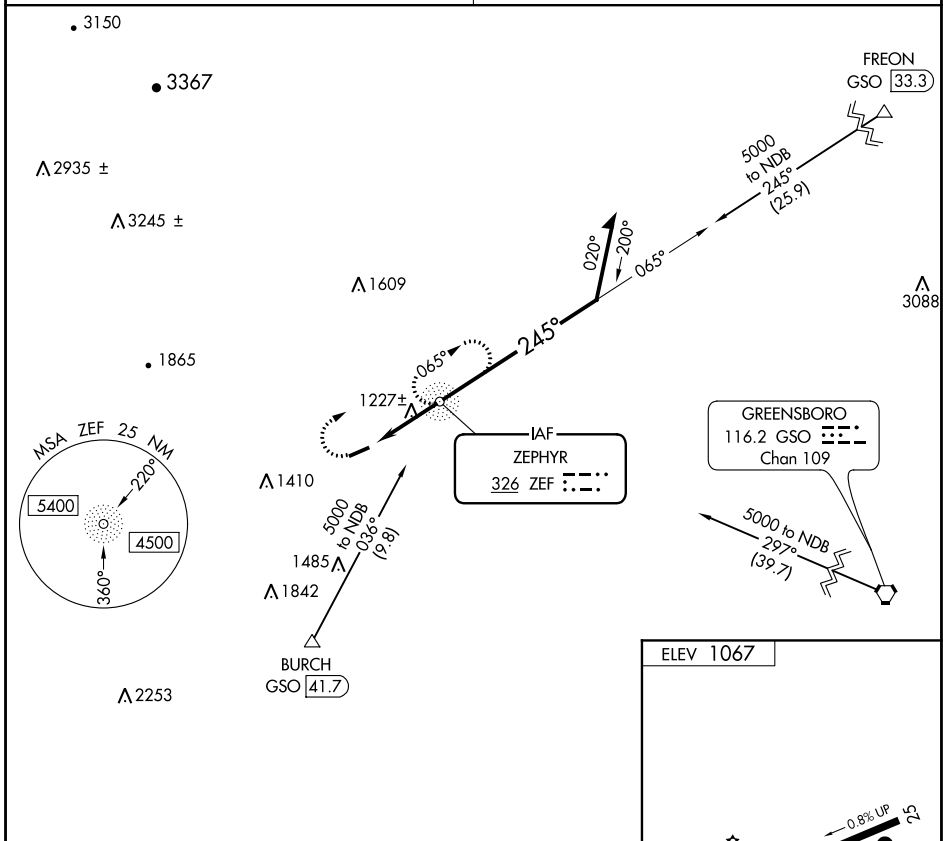

NDB ZEF 326	APP CRS 245°	Rwy Idg TDZE Apt Elev	N/A N/A 1067
-----------------------	------------------------	-----------------------------	---

NDB-A

ELKIN MUNI (ZEF)

▼ **NA** Obtain local altimeter setting on CTAF; when not received, use Mount Airy altimeter setting and increase MDA 80 feet and Cats C/D visibility 1/4 mile. Procedure NA at night. Helicopter visibility reduction below 1 SM NA.

MISSED APPROACH: Climbing right turn to 4000 direct ZEF NDB and hold, continue climb-in-hold to 4000.

ATLANTA CENTER
125.15 263.0

UNICOM
123.05 (CTAF) 0

CATEGORY	A	B	C	D	FAF to MAP 3.1 NM					
	1600-1	533 (600-1)	1680-1¾ 613 (700-1¾)	1840-2½ 773 (800-2½)	Knots	60	90	120	150	180
C CIRCLING					Min:Sec	3:06	2:04	1:33	1:14	1:02

SE-2, 25 FEB 2021 to 25 MAR 2021

SE-2, 25 FEB 2021 to 25 MAR 2021