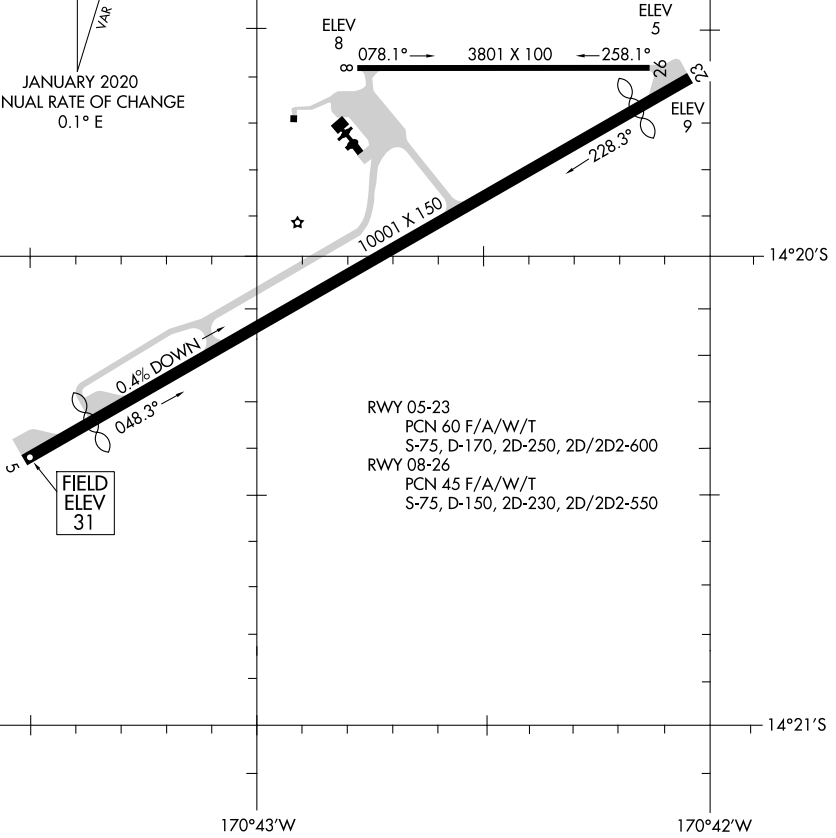

20198

AIRPORT DIAGRAM

PAGO PAGO INTL (PPG) (NSTU)
PAGO PAGO, AS

AL-5018 (FAA)

AWOS-3PT
127.925
CTAF 122.9

1281±
▲

PAC: 25 FEB 2021 to 22 APR 2021

PAC: 25 FEB 2021 to 22 APR 2021

AIRPORT DIAGRAM

20198

PAGO PAGO, AS
PAGO PAGO INTL (PPG) (NSTU)

PAGO PAGO, AS

170°43'W

170°42'W

14°19'S

14°20'S

14°21'S