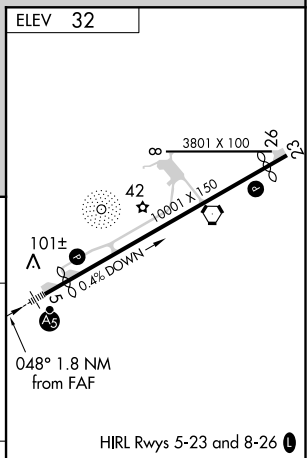

NDB LOG 242	APP CRS 048°	Rwy Idg TDZE Apt Elev	N/A N/A 32
-----------------------	------------------------	-----------------------------	---------------------------------------

NDB-C

PAGO PAGO INTL (PPG) (NSTU)

⚠ Circling NA northwest of Rwy 5-23.
⚠ When local altimeter setting not received, procedure NA.

MISSED APPROACH: Climbing right turn to 4000 via 180° bearing from LOG NDB then direct LOG NDB and hold.

AWOS-3PT 127.925	FALEOLO APP CON 118.1 6.553(HF)	CTAF 122.9	118.3 0
----------------------------	---	----------------------	----------------