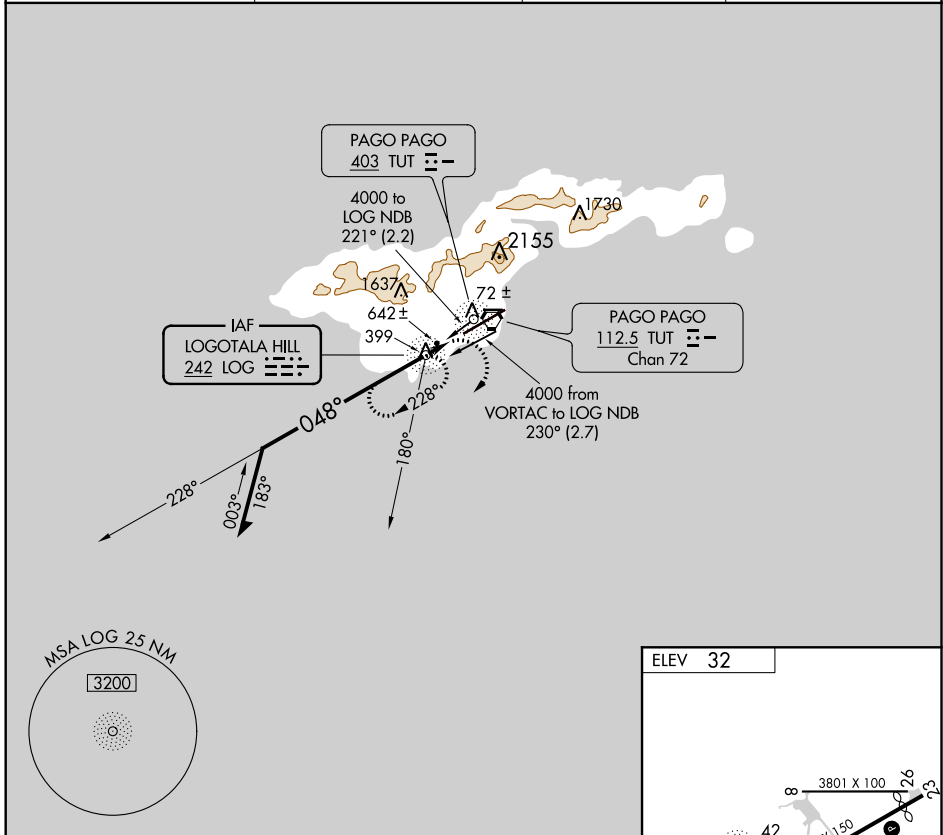

NDB LOG 242	APP CRS 048°	Rwy Idg TDZE Apt Elev	N/A N/A 32
-----------------------	------------------------	-----------------------------	---------------------------------------

NDB-C

PAGO PAGO INTL (PPG) (NSTU)

⚠ Circling NA northwest of Rwy 5-23.
⚠ When local altimeter setting not received, procedure NA.

MISSED APPROACH: Climbing right turn to 4000 via 180° bearing from LOG NDB then direct LOG NDB and hold.

AWOS-3PT 127.925	FALEOLO APP CON 118.1 6.553(HF)	CTAF 122.9	118.3 0
----------------------------	---	----------------------	----------------

CATEGORY	A	B	C	D	FAF to MAP 1 NM					
CIRCLING	760-1	728 (800-1)	760-2 728 (800-2)	760-2 ¼ 728 (800-2 ¼)	Knots	60	90	120	150	180
					Min:Sec	1:00	0:40	0:30	0:24	0:20

NDB-C

PAC: 25 FEB 2021 to 22 APR 2021

PAC: 25 FEB 2021 to 22 APR 2021