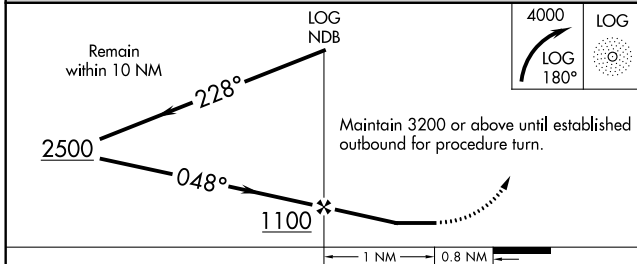

⚠ Circling NA northwest of Rwy 5-23.
⚠ When local altimeter setting not received, procedure NA.

MISSED APPROACH: Climbing right turn to 4000 via 180° bearing from LOG NDB then direct LOG NDB and hold.

AWOS-3PT 127.925	FALEOLO APP CON 118.1 6.553(HF)	CTAF 122.9	118.3 0
----------------------------	---	----------------------	----------------