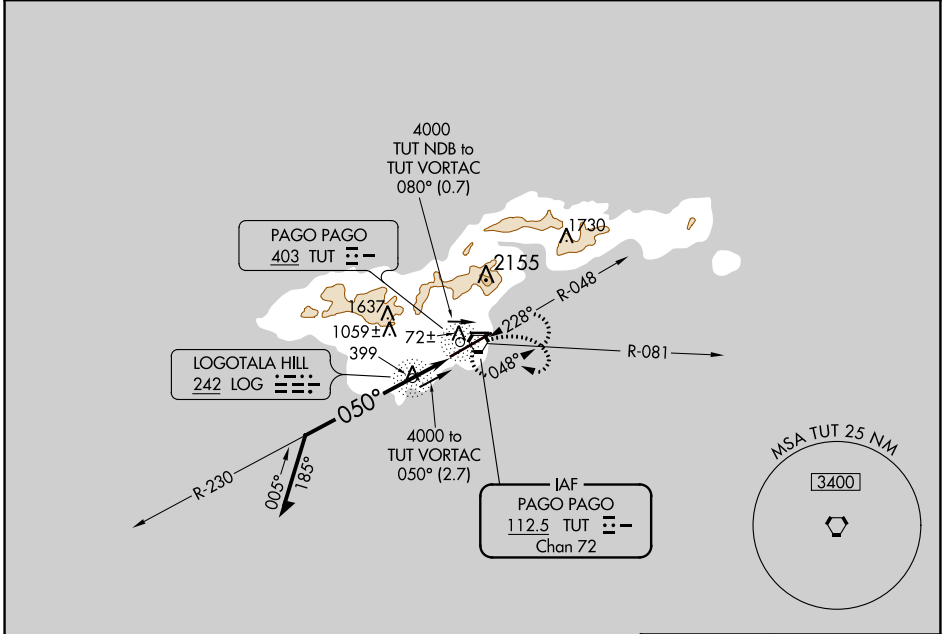

VORTAC TUT 112.5 Chan 72	APP CRS 050°	Rwy Idg TDZE Apt Elev	N/A N/A 32
---------------------------------------	------------------------	-----------------------------	---------------------------------------

VOR-D

PAGO PAGO INTL (PPG) (NSTU)

	Circling NA northwest of Rwy 5-23. When local altimeter setting not received, procedure NA.	MISSED APPROACH: Climbing right turn to 4000 via TUT VORTAC R-081 then right turn direct TUT VORTAC and hold.

AWOS-3PT 127.925	FALEOLO APP CON 118.1 6.553 (HF)	CTAF 122.9	118.3 0
----------------------------	--	----------------------	----------------

PAC, 25 FEB 2021 to 22 APR 2021

PAC, 25 FEB 2021 to 22 APR 2021

VOR-D