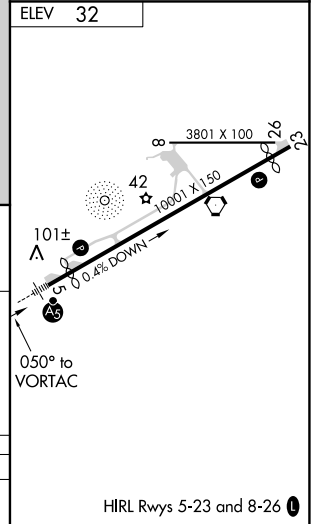

PAC, 25 FEB 2021 to 22 APR 2021

PAC, 25 FEB 2021 to 22 APR 2021