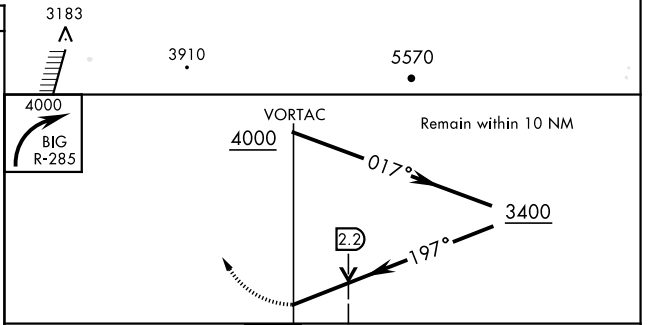

VORTAC BIG 114.9 Chan 96	APCH CRS 197°	Rwy ldg 8000 TDZE 1239 Arprt Elev 1285
--	-------------------------	---

AL-1218 [USA]

ALLEN AAF (PABI)

▽ * Circling not authorized East of Rwy 1-19. MISSED APPROACH: Climbing right turn to 4000 via BIG R-285, then right turn direct BIG VORTAC and hold.

ATIS 132.075	ASOS 135.65	ANCHORAGE CENTER 135.3 322.5	CTAF 122.9 0	ALLEN TOWER ★ 119.8 235.775 40.8 (E) FM	GND CON 118.225 251.05
------------------------	-----------------------	--	-------------------------------	---	----------------------------------

CATEGORY	A	B	C	D
S- 19	1940-1 701	(700-1)	1940-2 701 (700-2)	1940-2½ 701 (700-2½)
CIRCLING *	1940-1 655	(700-1)	1940-2 655 (700-2)	1940-2½ 655 (700-2½)

AK, 25 FEB 2021 to 22 APR 2021

AK, 25 FEB 2021 to 22 APR 2021