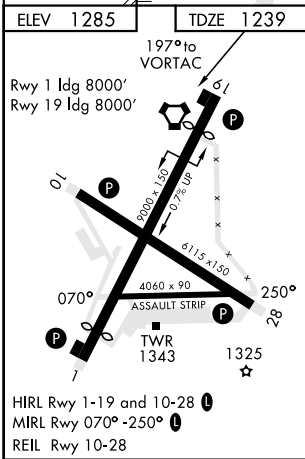

VORTAC BIG 114.9 Chan 96	APCH CRS 197°	Rwy ldg 8000 TDZE 1239 Arprt Elev 1285
--	-------------------------	---

AL-1218 [USA]

ALLEN AAF (PABI)

▽ * Circling not authorized East of Rwy 1-19. MISSED APPROACH: Climbing right turn to 4000 via BIG R-285, then right turn direct BIG VORTAC and hold.

ATIS 132.075	ASOS 135.65	ANCHORAGE CENTER 135.3 322.5	CTAF 122.9 0	ALLEN TOWER ★ 119.8 235.775 40.8 (E) FM	GND CON 118.225 251.05
------------------------	-----------------------	--	-------------------------------	---	----------------------------------

CATEGORY	A	B	C	D
S- 19	1940-1 701	(700-1)	1940-2 701 (700-2)	1940-2½ 701 (700-2½)
CIRCLING *	1940-1 655	(700-1)	1940-2 655 (700-2)	1940-2½ 655 (700-2½)

AK, 25 FEB 2021 to 22 APR 2021

AK, 25 FEB 2021 to 22 APR 2021