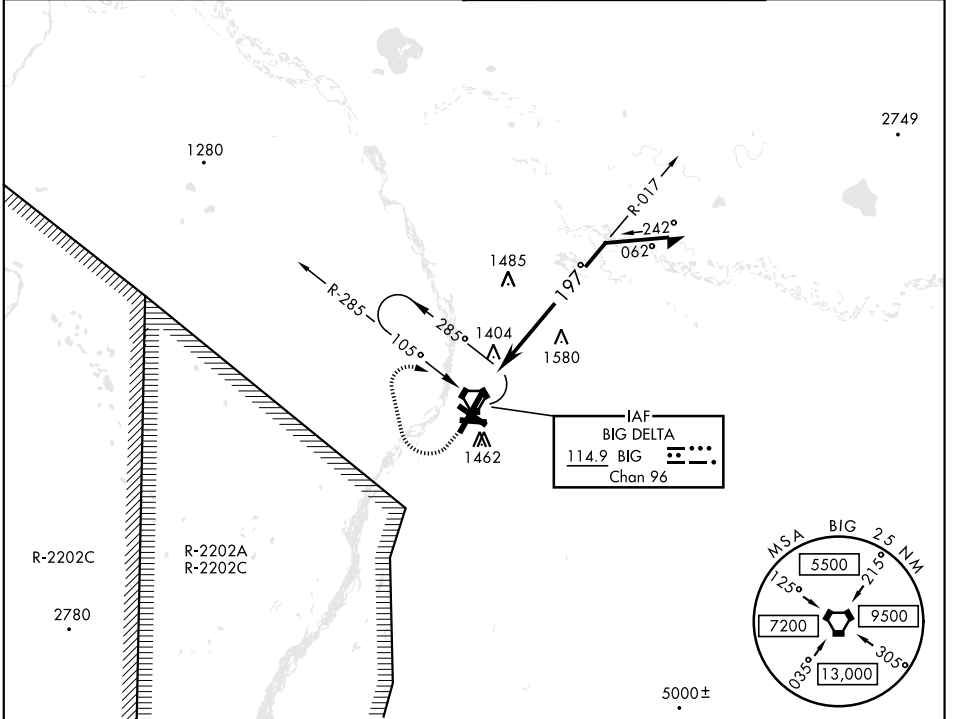

VORTAC BIG 114.9 Chan 96	APCH CRS 197°	Rwy ldg 8000 TDZE 1239 Arprt Elev 1285
--	-------------------------	---

AL-1218 [USA]

ALLEN AAF (PABI)

▽ * Circling not authorized East of Rwy 1-19. MISSED APPROACH: Climbing right turn to 4000 via BIG R-285, then right turn direct BIG VORTAC and hold.

ATIS 132.075	ASOS 135.65	ANCHORAGE CENTER 135.3 322.5	CTAF 122.9 0	ALLEN TOWER ★ 119.8 235.775 40.8 (E) FM	GND CON 118.225 251.05
------------------------	-----------------------	--	-------------------------------	---	----------------------------------

CATEGORY	A	B	C	D
S- 19	1940-1 701	(700-1)	1940-2 701 (700-2)	1940-2½ 701 (700-2½)
CIRCLING *	1940-1 655	(700-1)	1940-2 655 (700-2)	1940-2½ 655 (700-2½)

AK, 25 FEB 2021 to 22 APR 2021

AK, 25 FEB 2021 to 22 APR 2021