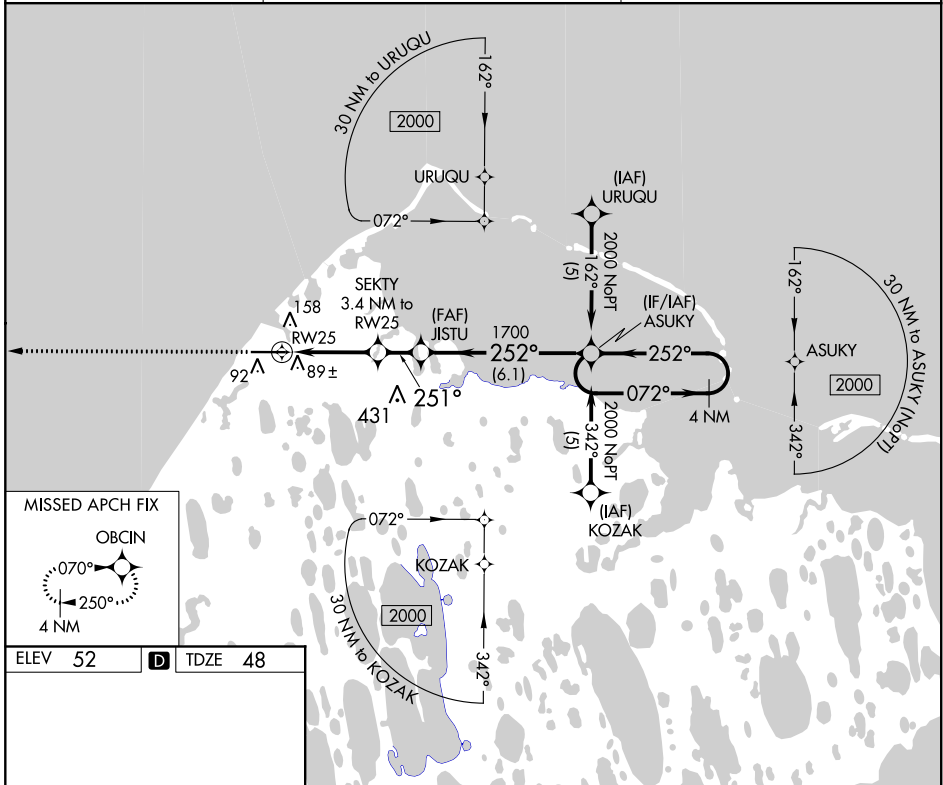

RNAV (GPS) RWY 25

WILEY POST-WILL ROGERS MEMORIAL (BRW)(PABR)

APP CRS 251°	Rwy Idg 5900
	TDZE 48
	Apt Elev 52

⚠ DME/DME RNP-0.3 NA. When local altimeter setting not received, use Atkasuk altimeter setting and increase all MDA 140 feet and LNAV and Circling Cat C and D visibility ½ mile. Circling NA for Cat A north of Rwy 7-25. VDP NA with Atkasuk altimeter setting.

⚠ MISSED APPROACH: Climb to 2000 direct OBCIN and hold.

AFIS 132.15	ANCHORAGE CENTER 135.3 239.25	BARROW RADIO 123.6 (CTAF) 0
-----------------------	---	---------------------------------------

ELEV 52	D TDZE 48
---------	------------------

CATEGORY	A	B	C	D
LNAV MDA	360/50 312 (400-1)			
CIRCLING	420-1 368 (400-1)	520-1 468 (500-1)	520-1½ 468 (500-1½)	620-2 568 (600-2)

REIL Rwy 25 **0**
HIRL Rwy 7-25 **0**

RNAV (GPS) RWY 25

AK, 25 FEB 2021 to 22 APR 2021