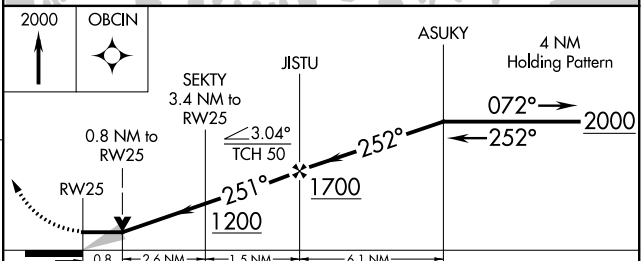

RNAV (GPS) RWY 25

WILEY POST-WILL ROGERS MEMORIAL (BRW)(PABR)

APP CRS 251°	Rwy Idg 5900
	TDZE 48
	Apt Elev 52

⚠ DME/DME RNP-0.3 NA. When local altimeter setting not received, use Atkasuk altimeter setting and increase all MDA 140 feet and LNAV and Circling Cat C and D visibility ½ mile. Circling NA for Cat A north of Rwy 7-25. VDP NA with Atkasuk altimeter setting.

⚠ MISSED APPROACH: Climb to 2000 direct OBCIN and hold.

AFIS 132.15	ANCHORAGE CENTER 135.3 239.25	BARROW RADIO 123.6 (CTAF) 0
-----------------------	---	---------------------------------------

ELEV 52	D TDZE 48
---------	------------------