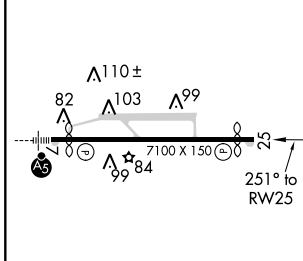

RNAV (GPS) RWY 25

WILEY POST-WILL ROGERS MEMORIAL (BRW)(PABR)

APP CRS 251°	Rwy Idg 5900
	TDZE 48
	Apt Elev 52

⚠ DME/DME RNP-0.3 NA. When local altimeter setting not received, use Atkasuk altimeter setting and increase all MDA 140 feet and LNAV and Circling Cat C and D visibility ½ mile. Circling NA for Cat A north of Rwy 7-25. VDP NA with Atkasuk altimeter setting.

⚠ MISSED APPROACH: Climb to 2000 direct OBCIN and hold.

AFIS 132.15	ANCHORAGE CENTER 135.3 239.25	BARROW RADIO 123.6 (CTAF) 0
-----------------------	---	---------------------------------------

ELEV 52	D TDZE 48
---------	------------------