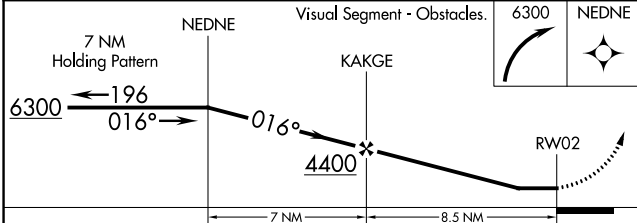

CATEGORY	A	B	C	D
LP MDA	4160-1¼ 3116 (3200-1¼)	4160-1½ 3116 (3200-1½)	4160-3 3116 (3200-3)	NA
LNAV MDA	4340-1¼ 3296 (3300-1¼)	4340-1½ 3296 (3300-1½)	4340-3 3296 (3300-3)	NA
C CIRCLING	4340-1¼ 3294 (3300-1¼)	4340-1½ 3294 (3300-1½)	4340-3 3294 (3300-3)	NA