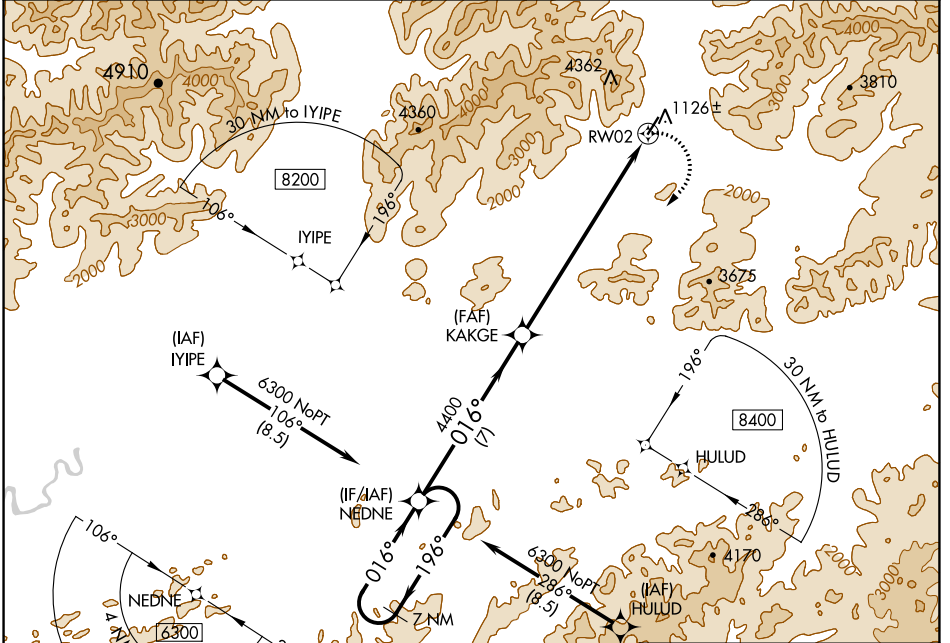

WAAS CH 93727 W02A	APP CRS 016°	Rwy Idg TDZE Apt Elev	4011 1044 1046
--	------------------------	-----------------------------	---

RNAV (GPS) RWY 2

COLDFOOT (CXF) (PACX)

⚠ Circling NA for Cats B and C west of Rwy 2-20. DME/DME RNP-0.3 NA. Rwy 2 helicopter visibility reduction below 3/4 SM NA. Use Bettles altimeter setting, when not received, procedure NA. Circling Rwy 20 NA at night.

⚠ NA
⚠ -19°C

MISSED APPROACH:
Climbing right turn to 6300 direct NEDNE and hold.

BTT/PABT ASOS 135.45	ANCHORAGE CENTER 124.6 352.0	FAIRBANK RADIO 122.0	CTAF 122.90
--------------------------------	--	--------------------------------	-----------------------