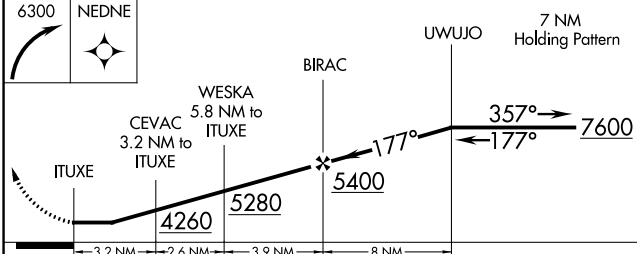

APP CRS 177°	Rwy Idg TDZE Apt Elev	N/A N/A 1046
------------------------	-----------------------------	---

RNAV (GPS)-A

COLDFOOT (CXF) (PACX)

NA DME/DME RNP-0.3 NA. Use Bettles altimeter setting, when not received, procedure NA. Rwy 20 helicopter visibility reduction below 1 SM NA. Circling Rwy 20 NA at night. Circling NA for Cats B and C west of Rwy 2-20.

MISSED APPROACH: Climbing right turn to 6300 direct NEDNE and hold.

BTT/PABT ASOS 135.45	ANCHORAGE CENTER 124.6 352.0	FAIRBANK RADIO 122.0	CTAF 122.90
--------------------------------	--	--------------------------------	-----------------------

CATEGORY	A	B	C	D
CIRCLING	3460-1¼ 2414 (2500-1¼)	3460-1½ 2414 (2500-1½)	4260-3 3214 (3300-3)	NA

AK, 25 FEB 2021 to 22 APR 2021

AK, 25 FEB 2021 to 22 APR 2021