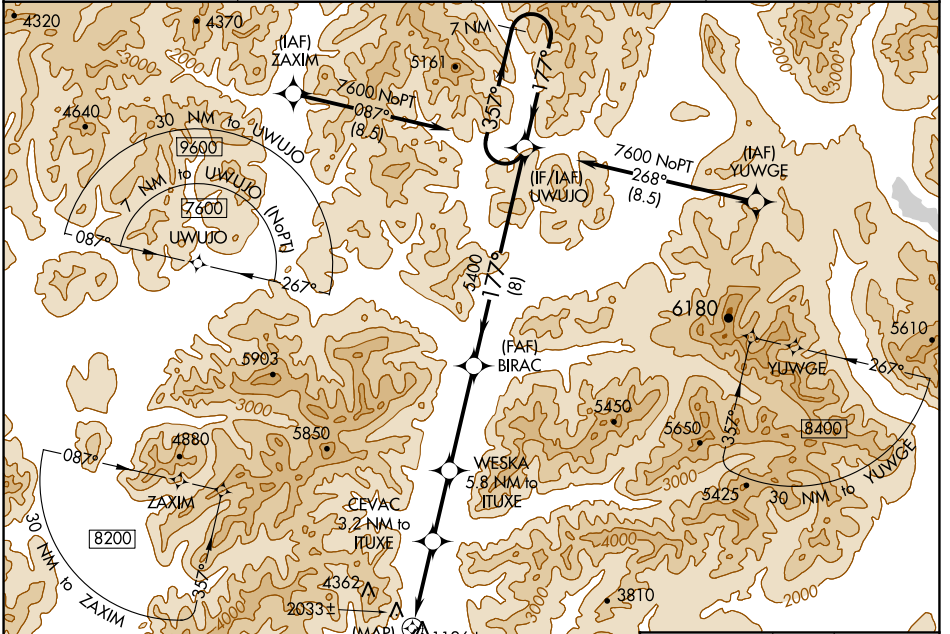

APP CRS 177°	Rwy Idg TDZE Apt Elev	N/A N/A 1046
------------------------	-----------------------------	---

RNAV (GPS)-A

COLDFOOT (CXF) (PACX)

NA DME/DME RNP-0.3 NA. Use Bettles altimeter setting, when not received, procedure NA. Rwy 20 helicopter visibility reduction below 1 SM NA. Circling Rwy 20 NA at night. Circling NA for Cats B and C west of Rwy 2-20.

MISSED APPROACH: Climbing right turn to 6300 direct NEDNE and hold.

BTT/PABT ASOS 135.45	ANCHORAGE CENTER 124.6 352.0	FAIRBANK RADIO 122.0	CTAF 122.90
--------------------------------	--	--------------------------------	-----------------------

CATEGORY	A	B	C	D
CIRCLING	3460-1¼ 2414 (2500-1¼)	3460-1½ 2414 (2500-1½)	4260-3 3214 (3300-3)	NA

AK, 25 FEB 2021 to 22 APR 2021

AK, 25 FEB 2021 to 22 APR 2021