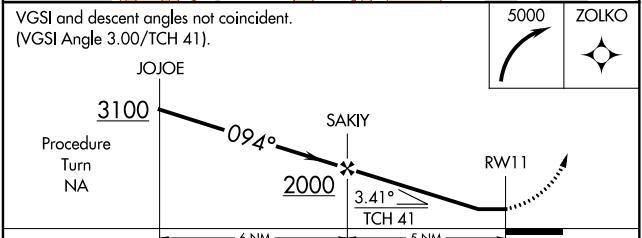

CATEGORY	A	B	C	D
LNAV MDA	1120-1¼ 954 (1000-1¼)	1120-1½ 954 (1000-1½)	1120-3 954 (1000-3)	NA
CIRCLING	1120-1¼ 948 (1000-1¼)	1120-1½ 948 (1000-1½)	1120-3 948 (1000-3)	NA

KAKE, ALASKA
Orig-A 19JUL18

56°58'N-133°55'W

KAKE (AFE)(PAFE)
RNAV (GPS) RWY 11

AK, 25 FEB 2021 to 22 APR 2021

AK, 25 FEB 2021 to 22 APR 2021