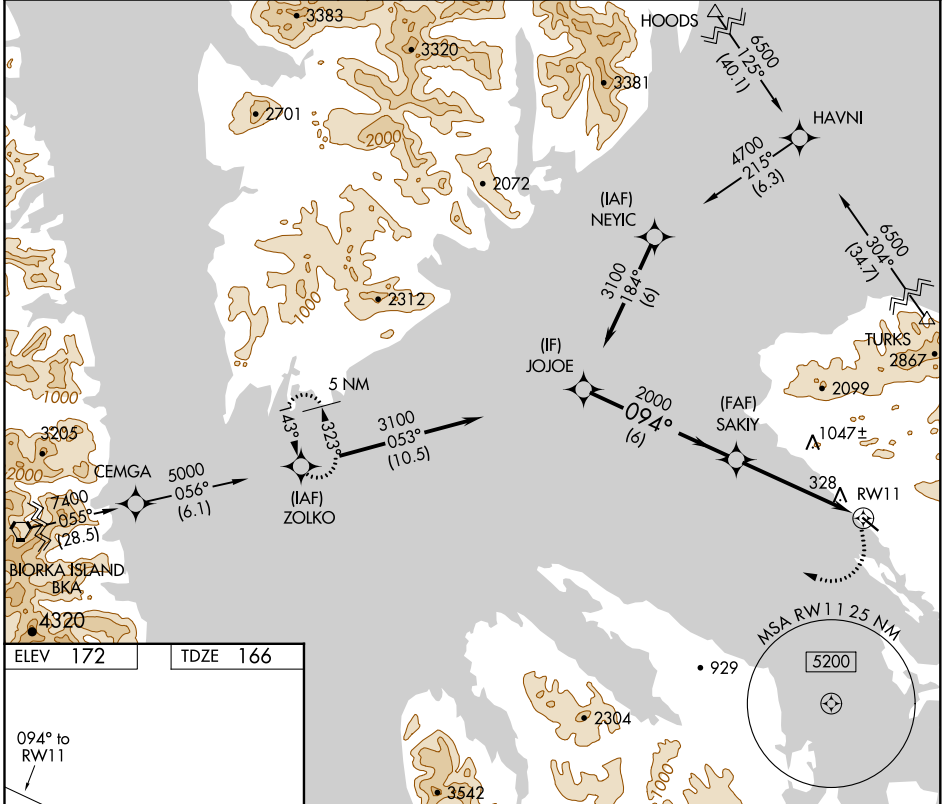

RNAV (GPS) RWY 11

KAKE (AFE)(PAFE)

APP CRS 094°	Rwy Idg 4000
	TDZE 166
	Apt Elev 172

RNP APCH.
 ⚠ Circling NA north of Rwy 11-29. When local altimeter setting not received, use Petersburg James A Johnson altimeter setting and increase all MDAs 100 feet.
 ⚠ Circling Rwy 29 NA at night. Rwy 11 helicopter visibility reduction below ¾ SM NA.

MISSED APPROACH: Climbing right turn to 5000 direct ZOLKO and hold.

AWOS-3P 135.25	ANCHORAGE CENTER 118.0 132.175	SITKA RADIO 121.3 122.65	CTAF 122.9
--------------------------	--	------------------------------------	----------------------

ELEV 172	TDZE 166
----------	----------

CATEGORY	A	B	C	D
LNAV MDA	1120-1¼ 954 (1000-1¼)	1120-1½ 954 (1000-1½)	1120-3 954 (1000-3)	NA
CIRCLING	1120-1¼ 948 (1000-1¼)	1120-1½ 948 (1000-1½)	1120-3 948 (1000-3)	NA

KAKE, ALASKA
 Orig-A 19JUL18

56°58'N-133°55'W

KAKE (AFE)(PAFE)
RNAV (GPS) RWY 11

AK, 25 FEB 2021 to 22 APR 2021

AK, 25 FEB 2021 to 22 APR 2021