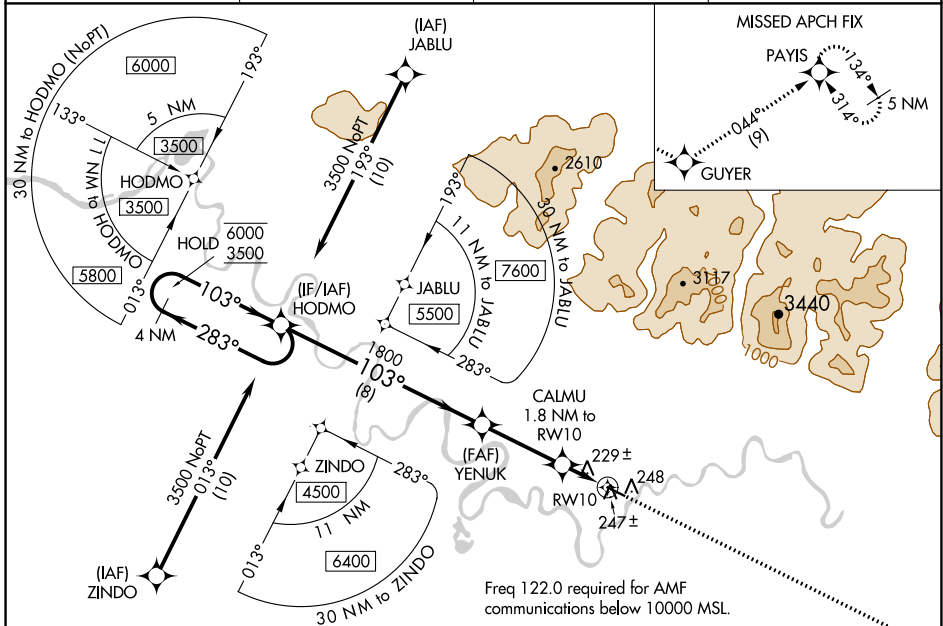

WAAS CH 50226 W10A	APP CRS 103°	Rwy Idg TDZE Apt Elev	4001 192 205
--	------------------------	-----------------------------	---

RNAV (GPS) RWY 10

SHUNGNAK (SHG)(PAGH)

RNP APCH Circling to Rwy 28 NA at night. -36°C		MISSED APPROACH: Climb to 6000 direct GUYER and on track 044° to PAYIS and hold, continue climb-in-hold to 6000.	
AWOS-3P 118.525	ANCHORAGE CENTER 119.2	KOTZEBUE RADIO 122.0	CTAF 122.7

ELEV 205	TDZE 192
----------	----------

CATEGORY	A	B	C	D
LP MDA	480-1	288 (300-1)		NA
LNAV MDA	540-1	348 (400-1)		NA
CIRCLING	600-1 395 (400-1)	660-1 455 (500-1)	660-1½ 455 (500-1½)	NA

AK, 25 FEB 2021 to 22 APR 2021

AK, 25 FEB 2021 to 22 APR 2021