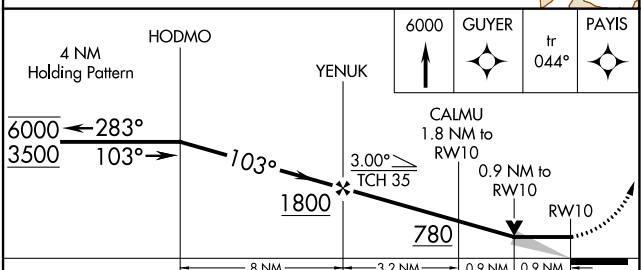

WAAS CH 50226 W10A	APP CRS 103°	Rwy Idg TDZE Apt Elev	4001 192 205
--	------------------------	-----------------------------	---

RNAV (GPS) RWY 10

SHUNGNAK (SHG)(PAGH)

RNP APCH Circling to Rwy 28 NA at night. -36°C		MISSED APPROACH: Climb to 6000 direct GUYER and on track 044° to PAYIS and hold, continue climb-in-hold to 6000.	
AWOS-3P 118.525	ANCHORAGE CENTER 119.2	KOTZEBUE RADIO 122.0	CTAF 122.7

ELEV 205	TDZE 192
----------	----------

CATEGORY	A	B	C	D
LP MDA	480-1	288 (300-1)		NA
LNAV MDA	540-1	348 (400-1)		NA
CIRCLING	600-1 395 (400-1)	660-1 455 (500-1)	660-1½ 455 (500-1½)	NA

AK, 25 FEB 2021 to 22 APR 2021