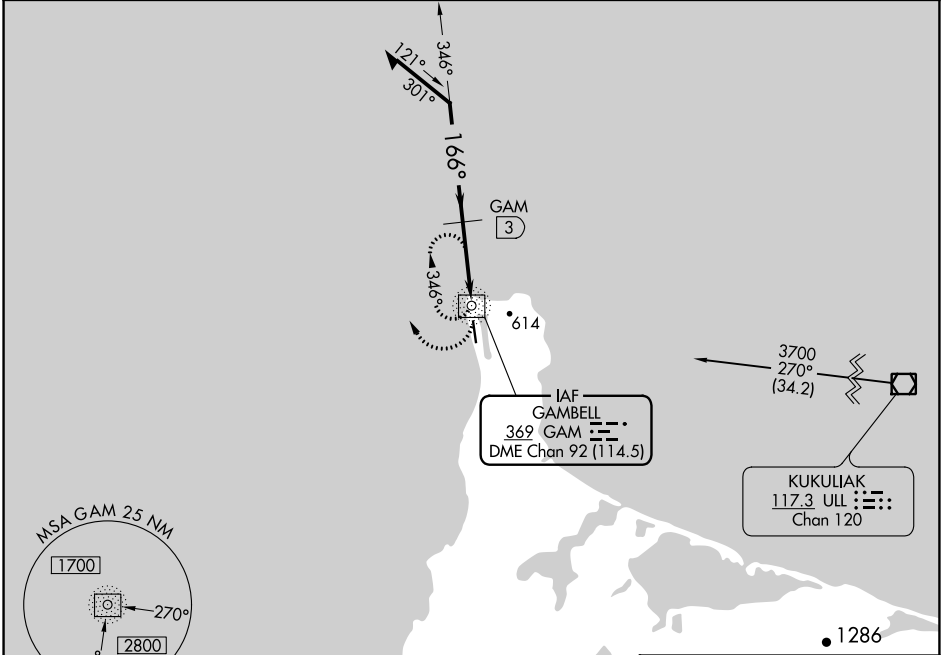

NDB/DME GAM 369 Chan 92 (114.5)	APP CRS 166°	Rwy Idg 4500 TDZE 27 Apt Elev 27
---	------------------------	---

NDB RWY 16

GAMBELL (GAM)(PAGM)

<p>-26°C</p>	<p>Circling NA northeast of Rwy 16-34.</p>	<p>MISSED APPROACH: Climbing right turn to 3000 in GAM NDB/DME holding pattern.</p>
--------------	--	---

AWOS-3P 125.9	ANCHORAGE CENTER 132.2 281.4	NOME RADIO 122.0	CTAF 122.7 0
-------------------------	--	----------------------------	------------------------

AK, 25 FEB 2021 to 22 APR 2021

AK, 25 FEB 2021 to 22 APR 2021

ELEV 27	TDZE 27
----------------	----------------

CATEGORY	A	B	C	D
S-16	980-1¼ 953 (1000-1¼)	980-1½ 953 (1000-1½)	980-3	953 (1000-3)
CIRCLING	980-1¼ 953 (1000-1¼)	980-1½ 953 (1000-1½)	980-3	953 (1000-3)
DME MINIMUMS				
S-16	920-1¼ 893 (900-1¼)	920-2¾ 893 (900-2¾)	920-3 893 (900-3)	920-3 893 (900-3)
CIRCLING	920-1¼ 893 (900-1¼)	920-2¾ 893 (900-2¾)	920-3 893 (900-3)	920-3 893 (900-3)