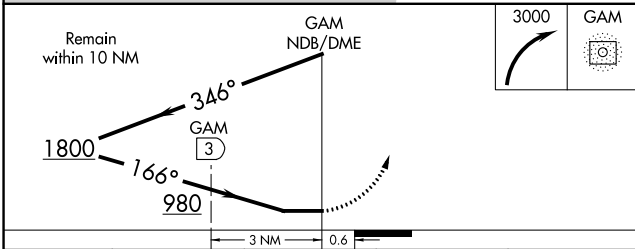

AK, 25 FEB 2021 to 22 APR 2021

AK, 25 FEB 2021 to 22 APR 2021

ELEV 27	TDZE 27