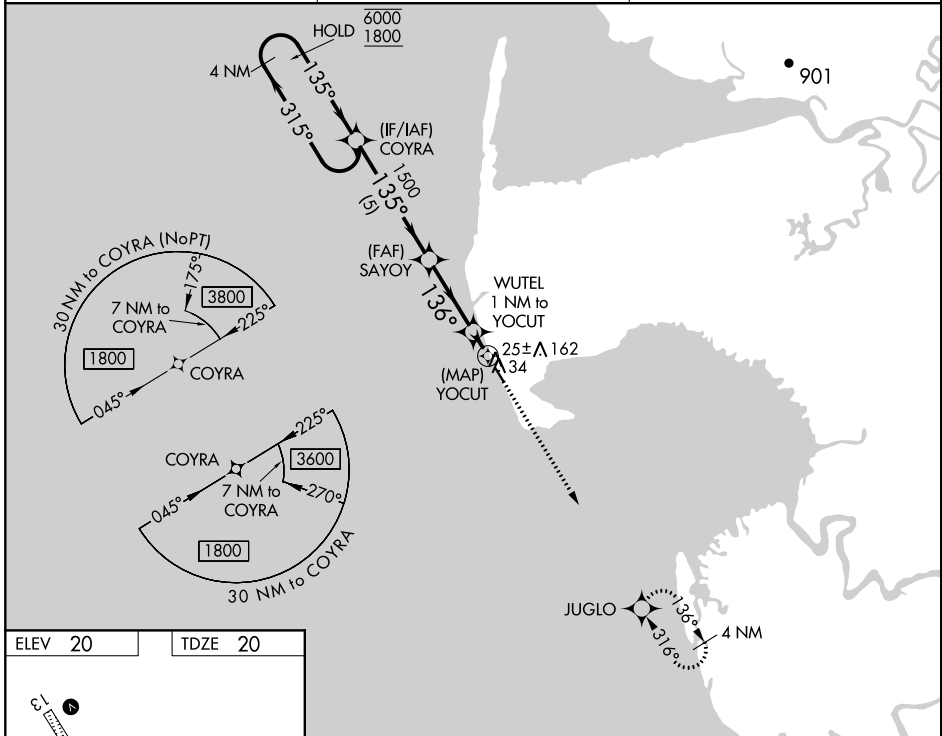

WAAS CH 82224 W 13A	APP CRS 136°	Rwy Idg 3300 TDZE 20 Apt Elev 20
---	------------------------	---

RNAV (GPS) RWY 13

HOOPER BAY (HPB) (PAHP)

RNP APCH. ▼ Circling Rwy 31 NA at night.	MISSED APPROACH: Climb to 1800 direct JUGLO and hold.
---	---

AWOS-3P 135.1	KENAI RADIO 122.4	CTAF 123.0
-------------------------	-----------------------------	----------------------

AK, 25 FEB 2021 to 22 APR 2021

AK, 25 FEB 2021 to 22 APR 2021

ELEV 20	TDZE 20
---------	---------

CATEGORY	A	B	C	D
LP MDA	320-1 300 (300-1)			
LNAV MDA	320-1 300 (300-1)			
C CIRCLING	420-1 400 (400-1)	480-1 460 (500-1)	480-1½ 460 (500-1½)	580-2 560 (600-2)