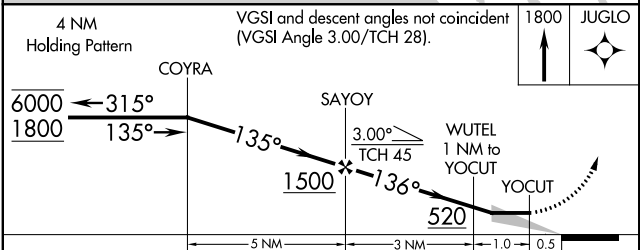

WAAS CH 82224 W 13A	APP CRS 136°	Rwy Idg 3300 TDZE 20 Apt Elev 20
---	------------------------	---

RNAV (GPS) RWY 13

HOOPER BAY (HPB) (PAHP)

RNP APCH. ▼ Circling Rwy 31 NA at night.	MISSED APPROACH: Climb to 1800 direct JUGLO and hold.
---	---

CATEGORY	A	B	C	D
LP MDA	320-1 300 (300-1)			
LNAV MDA	320-1 300 (300-1)			
C CIRCLING	420-1 400 (400-1)	480-1 460 (500-1)	480-1½ 460 (500-1½)	580-2 560 (600-2)