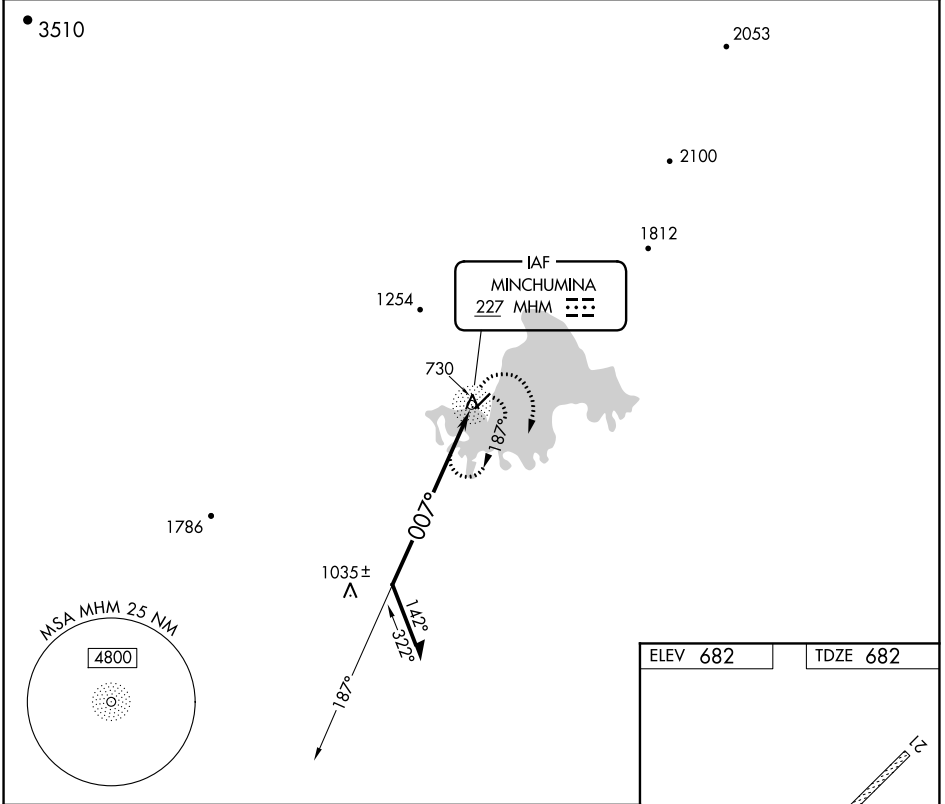

NDB MHM 227	APP CRS 007°	Rwy Idg 4184
		TDZE 682
		Apt Elev 682

NDB RWY 3

MINCHUMINA (MHM) (PAMH)

<p>-37°C</p>	<p>Circling NA west of Rwy 3-21.</p>	<p>MISSED APPROACH: Climbing right turn to 2500 in MHM NDB holding pattern.</p>
--------------	--------------------------------------	---

<p>AWOS-3P 135.55</p>	<p>ANCHORAGE CENTER 120.9 319.2</p>	<p>FAIRBANKS RADIO 122.2</p>	<p>CTAF 122.9</p>
----------------------------------	--	---	------------------------------

CATEGORY	A	B	C	D
S-3	1600-1¼ 918 (1000-1¼)	1600-2¾ 918 (1000-2¾)	1600-3 918 (1000-3)	1600-3 918 (1000-3)
CIRCLING	1600-1¼ 918 (1000-1¼)	1600-2¾ 918 (1000-2¾)	1600-3 918 (1000-3)	1600-3 918 (1000-3)

AK, 25 FEB 2021 to 22 APR 2021

AK, 25 FEB 2021 to 22 APR 2021