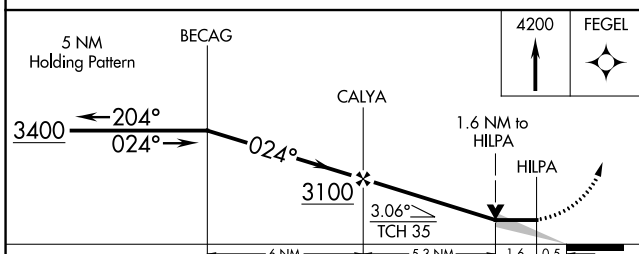

CATEGORY	A	B	C	D
LNVA MDA	1360-1 678 (700-1)		1360-2 678 (700-2)	
CIRCLING	1360-1 678 (700-1)		1360-2 678 (700-2)	1360-2 1/4 678 (700-2 1/4)

AK, 25 FEB 2021 to 22 APR 2021

AK, 25 FEB 2021 to 22 APR 2021