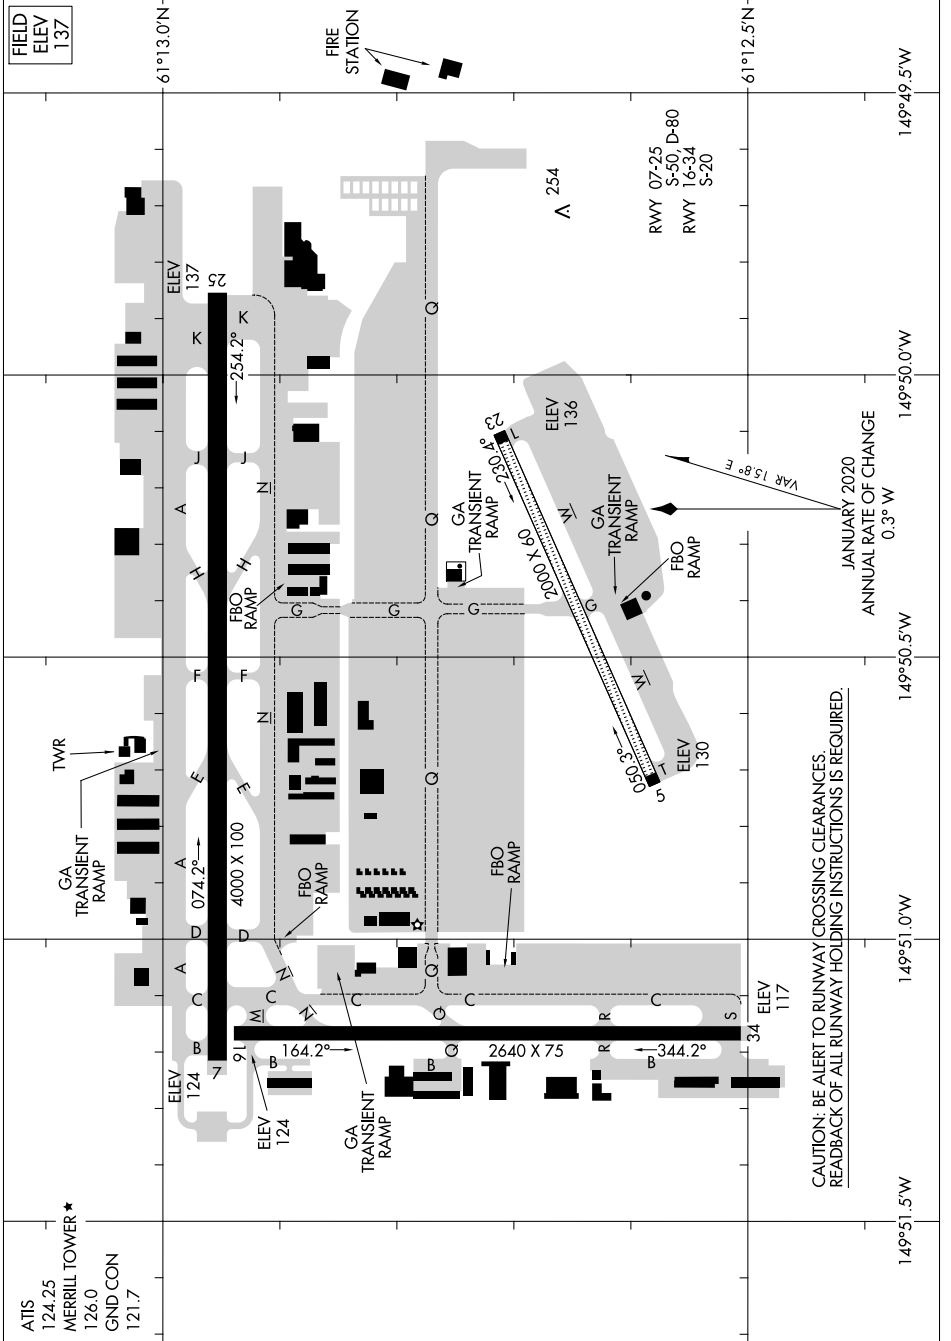

AIRPORT DIAGRAM

AL-1522 (FAA)

MERRILL FIELD (MRI)(PAMR)

ANCHORAGE, ALASKA

AK, 25 FEB 2021 to 22 APR 2021

AIRPORT DIAGRAM

ANCHORAGE, ALASKA
MERRILL FIELD (MRI)(PAMR)

AK, 25 FEB 2021 to 22 APR 2021

CAUTION: BE ALERT TO RUNWAY CROSSING CLEARANCES.
READBACK OF ALL RUNWAY HOLDING INSTRUCTIONS IS REQUIRED.