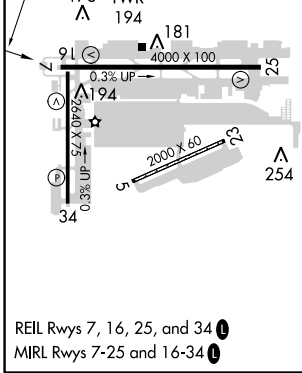

APP CRS 089°	Rwy Idg TDZE Apt Elev	N/A N/A 137
------------------------	-----------------------------	--

RNAV (GPS)-A

MERRILL FIELD (MRI) (PAMR)

RNP APCH.		MISSED APPROACH: Climbing left turn to 2000 direct BQG VORTAC and hold.		
ATIS 124.25	ANCHORAGE APP CON 119.1 363.2	MERRILL TOWER * 126.0 (CTAF)	GND CON 121.7	UNICOM 122.95