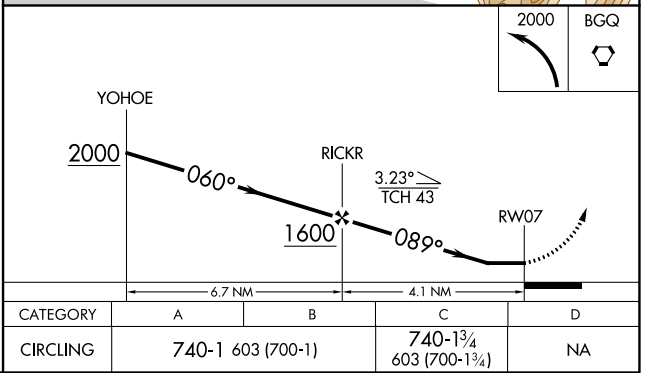

APP CRS 089°	Rwy Idg TDZE Apt Elev	N/A N/A 137
------------------------	-----------------------------	--

RNAV (GPS)-A

MERRILL FIELD (MRI) (PAMR)

RNP APCH.		MISSED APPROACH: Climbing left turn to 2000 direct BQG VORTAC and hold.		
ATIS 124.25	ANCHORAGE APP CON 119.1 363.2	MERRILL TOWER * 126.0 (CTAF)	GND CON 121.7	UNICOM 122.95