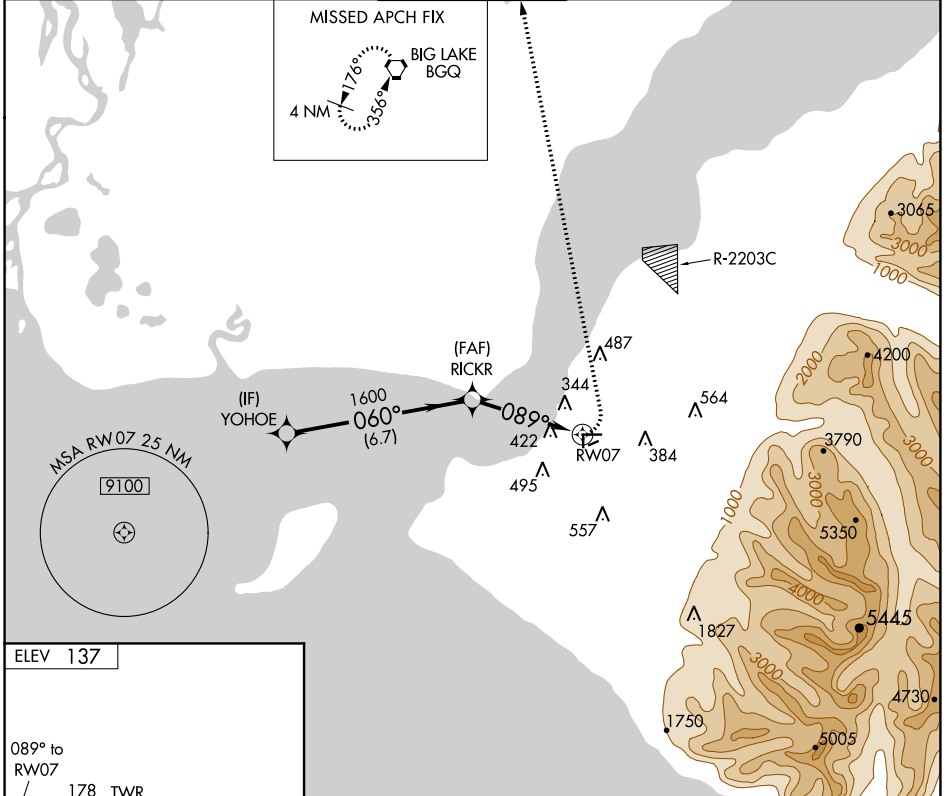

APP CRS 089°	Rwy Idg TDZE Apt Elev	N/A N/A 137
------------------------	-----------------------------	--

RNAV (GPS)-A

MERRILL FIELD (MRI) (PAMR)

RNP APCH.		MISSED APPROACH: Climbing left turn to 2000 direct BQG VORTAC and hold.		
ATIS 124.25	ANCHORAGE APP CON 119.1 363.2	MERRILL TOWER * 126.0 (CTAF)	GND CON 121.7	UNICOM 122.95

AK, 25 FEB 2021 to 22 APR 2021

AK, 25 FEB 2021 to 22 APR 2021