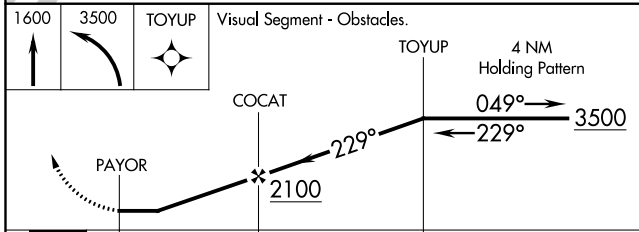

RNAV (GPS) RWY 21

NULATO (NUL) (PANU)

APP CRS 229°	Rwy ldg TDZE Apt Elev	4011 406 406

▼ Rwy 21 helicopter visibility reduction below 1 SM NA. ▲ NA DME/DME RNP-0.3 NA. Use Galena altimeter setting. Procedure NA at night.	MISSED APPROACH: Climb to 1600 then climbing left turn to 3500 direct TOYUP and hold.

GAL/PAGA AWOS-3 132.525	ANCHORAGE CENTER 127.0 290.2	FAIRBANKS RADIO 122.2	CTAF 122.9