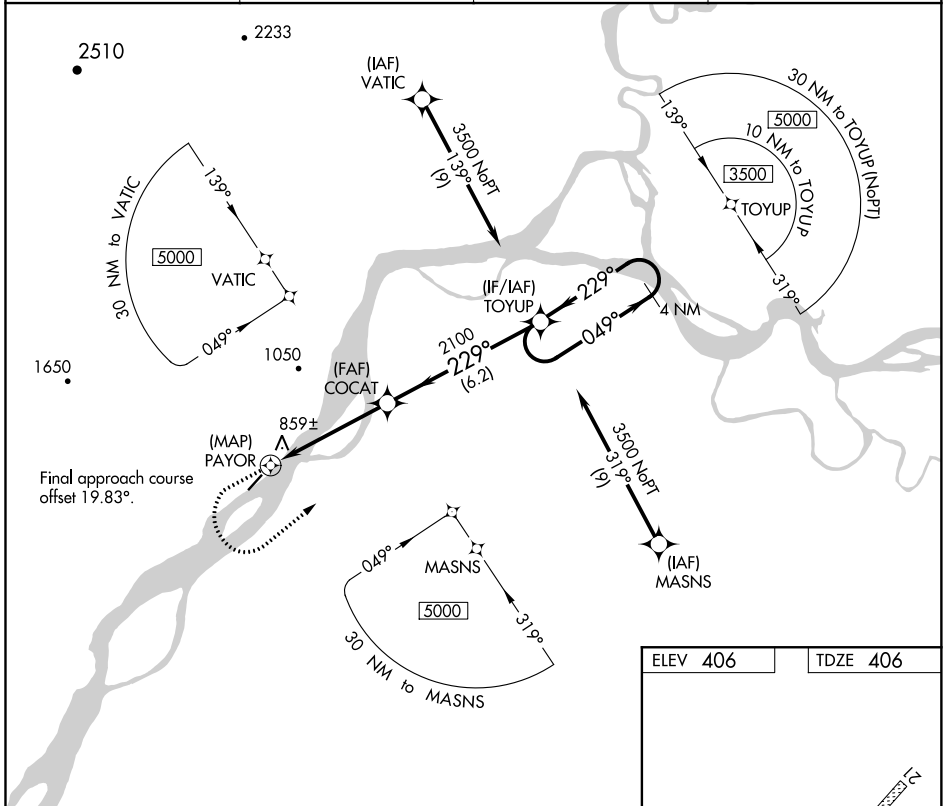

RNAV (GPS) RWY 21

NULATO (NUL) (PANU)

APP CRS 229°	Rwy ldg TDZE Apt Elev	4011 406 406
------------------------	-----------------------------	---

<p>▼ Rwy 21 helicopter visibility reduction below 1 SM NA. ▲ NA DME/DME RNP-0.3 NA. Use Galena altimeter setting. Procedure NA at night.</p>	<p>MISSED APPROACH: Climb to 1600 then climbing left turn to 3500 direct TOYUP and hold.</p>
--	--

GAL/PAGA AWOS-3 132.525	ANCHORAGE CENTER 127.0 290.2	FAIRBANKS RADIO 122.2	CTAF 122.9
-----------------------------------	--	---------------------------------	----------------------

ELEV 406	TDZE 406
----------	----------

CATEGORY	A	B	C	D
LNVA MDA	1220-1 814 (900-1)	1220-1¼ 814 (900-1¼)	1220-2½	814 (900-2½)
C CIRCLING	1280-1¼ 874 (900-1¼)	1380-1½ 974 (1000-1½)	1420-3 1014 (1100-3)	1620-3 1214 (1300-3)

AK, 25 FEB 2021 to 22 APR 2021

AK, 25 FEB 2021 to 22 APR 2021