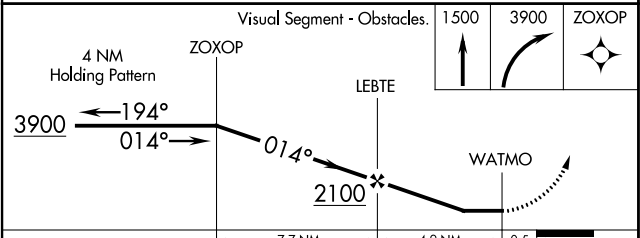

APP CRS 014°	Rwy Idg 4011
	TDZE 398
	Apt Elev 406

RNAV (GPS) RWY 3

NULATO (NUL) (PANU)

⚠ Rwy 3 helicopter visibility reduction below 1 SM NA.
⚠ NA DME/DME RNP-0.3 NA. Procedure NA at night. Use Galena altimeter setting.

MISSED APPROACH: Climb to 1500 then climbing right turn to 3900 direct ZOXOP and hold.

GAL/PAGA AWOS-3 132.525	ANCHORAGE CENTER 127.0 290.2	FAIRBANKS RADIO 122.2	CTAF 122.9
-----------------------------------	--	---------------------------------	----------------------