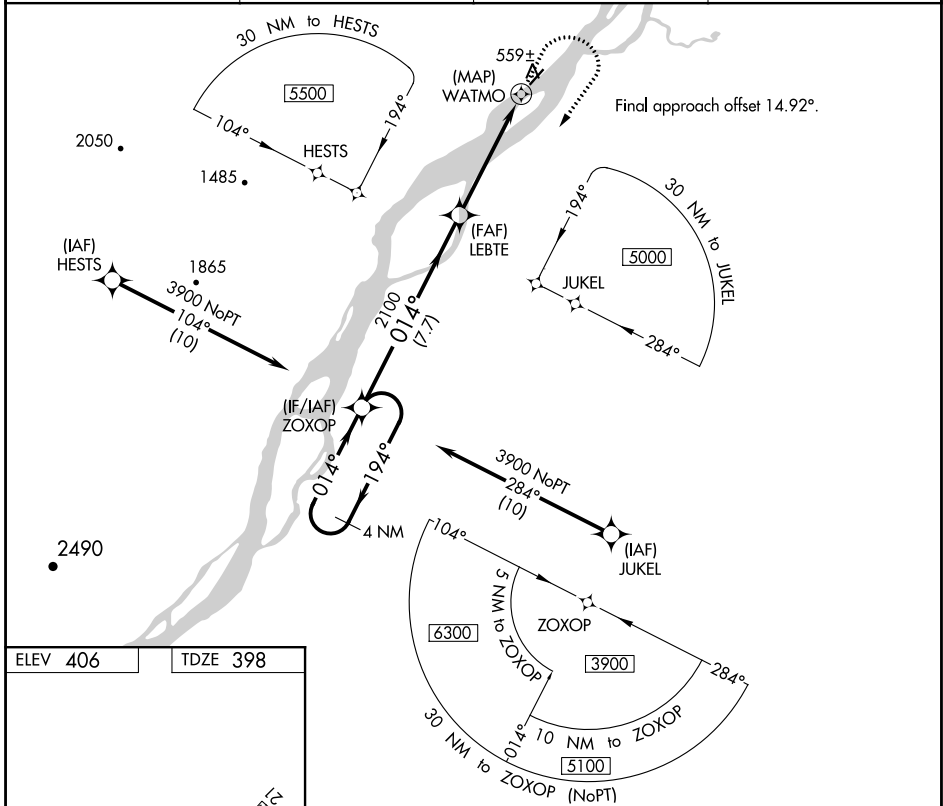

APP CRS 014°	Rwy Idg 4011
	TDZE 398
	Apt Elev 406

RNAV (GPS) RWY 3

NULATO (NUL) (PANU)

⚠ Rwy 3 helicopter visibility reduction below 1 SM NA.
⚠ NA DME/DME RNP-0.3 NA. Procedure NA at night. Use Galena altimeter setting.

MISSED APPROACH: Climb to 1500 then climbing right turn to 3900 direct ZOXOP and hold.

GAL/PAGA AWOS-3 132.525	ANCHORAGE CENTER 127.0 290.2	FAIRBANKS RADIO 122.2	CTAF 122.9
-----------------------------------	--	---------------------------------	----------------------

CATEGORY	A	B	C	D
LNAV MDA	920-1	522 (600-1)	920-1½	522 (600-1½)
C CIRCLING	1280-1¼ 874 (900-1¼)	1380-1½ 974 (1000-1½)	1420-3 1014 (1100-3)	1620-3 1214 (1300-3)

AK, 25 FEB 2021 to 22 APR 2021

AK, 25 FEB 2021 to 22 APR 2021