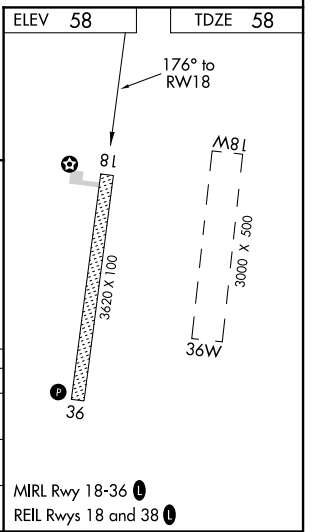

WAAS CH 87142 W18A	APP CRS 176°	Rwy Idg TDZE 58 Apt Elev 58	3620
--	------------------------	---	-------------

RNAV (GPS) RWY 18

RUSSIAN MISSION (RSH)(PARS)

RNP APCH.

▼ Rwy 18 helicopter visibility reduction below 1 SM NA.
 ▲ Rwy 18 Straight-in and Circling minimums NA at night.
 ❄️ -31°C

MISSED APPROACH: Climbing left turn to 3400 direct YOSCU and hold.

AWOS-3P 118.375	ANCHORAGE CENTER 118.15 251.05	CTAF 122.9
---------------------------	--	----------------------

CATEGORY	A	B	C	D
LP MDA	580-1	522 (600-1)	580-1½	522 (600-1½)
LNAV MDA	660-1	602 (700-1)	660-1¾	602 (700-1¾)
C CIRCLING	740-1	682 (700-1)	1120-3 1062 (1100-3)	1360-3 1302 (1400-3)