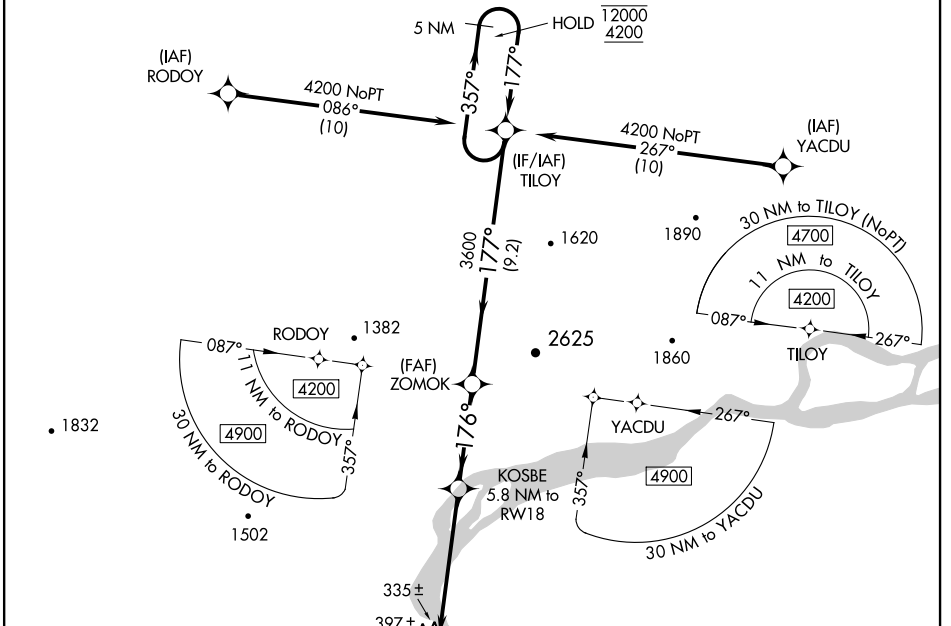

WAAS CH 87142 W18A	APP CRS 176°	Rwy Idg TDZE 58 Apt Elev 58	3620
--	------------------------	---	-------------

RNAV (GPS) RWY 18

RUSSIAN MISSION (RSH)(PARS)

RNP APCH.

▼ Rwy 18 helicopter visibility reduction below 1 SM NA.
 ▲ Rwy 18 Straight-in and Circling minimums NA at night.
 ❄️ -31°C

MISSED APPROACH: Climbing left turn to 3400 direct YOSCU and hold.

AWOS-3P 118.375	ANCHORAGE CENTER 118.15 251.05	CTAF 122.9
---------------------------	--	----------------------

CATEGORY	A	B	C	D
LP MDA	580-1	522 (600-1)	580-1½	522 (600-1½)
LNAV MDA	660-1	602 (700-1)	660-1¾	602 (700-1¾)
C CIRCLING	740-1	682 (700-1)	1120-3 1062 (1100-3)	1360-3 1302 (1400-3)