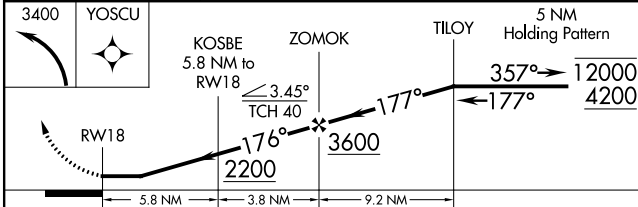

WAAS CH 87142 W18A	APP CRS 176°	Rwy Idg TDZE 58 Apt Elev 58	3620
--	------------------------	---	-------------

RNAV (GPS) RWY 18

RUSSIAN MISSION (RSH)(PARS)

RNP APCH.

▼ Rwy 18 helicopter visibility reduction below 1 SM NA.
 ▲ Rwy 18 Straight-in and Circling minimums NA at night.
 ❄️ -31°C

MISSED APPROACH: Climbing left turn to 3400 direct YOSCU and hold.

AWOS-3P 118.375	ANCHORAGE CENTER 118.15 251.05	CTAF 122.9
---------------------------	--	----------------------

CATEGORY	A	B	C	D
LP MDA	580-1	522 (600-1)	580-1½	522 (600-1½)
LNAV MDA	660-1	602 (700-1)	660-1¾	602 (700-1¾)
C CIRCLING	740-1	682 (700-1)	1120-3 1062 (1100-3)	1360-3 1302 (1400-3)