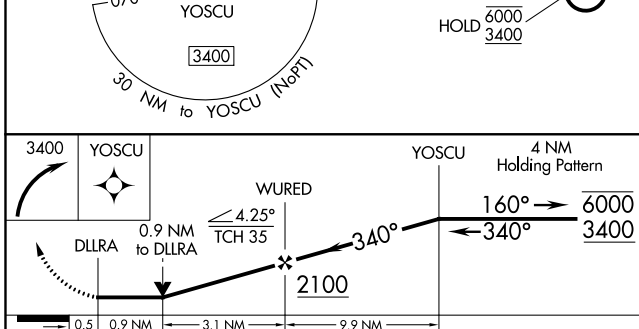

WAAS CH 93942 W36A	APP CRS 340°	Rwy Idg 3620 TDZE 58 Apt Elev 58
--	------------------------	---

RNAV (GPS) RWY 36

RUSSIAN MISSION (RSH)(PARS)

RNP APCH. ▼ ▲ ❄️ -31°C	Circling Rwy 18 NA at night. Rwy 36 helicopter visibility reduction below ¾ SM NA.	MISSED APPROACH: Climbing right turn to 3400 direct YOSCU and hold.
---------------------------------	---	---

AWOS-3P 118.375	ANCHORAGE CENTER 118.15 251.05	CTAF 122.9
---------------------------	--	----------------------

ELEV 58	TDZE 58
---------	---------

CATEGORY	A	B	C	D
LP MDA	700-1 642 (700-1)		NA	
LNAV MDA	840-1 782 (800-1)		NA	
CIRCLING	840-1 782 (800-1)	840-1¼ 782 (800-1¼)	1120-3 1062 (1100-3)	1360-3 1302 (1400-3)