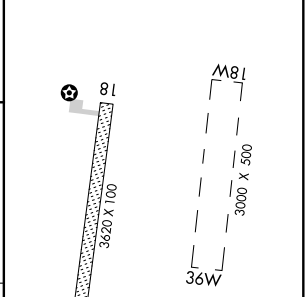

WAAS CH 93942 W36A	APP CRS 340°	Rwy Idg 3620 TDZE 58 Apt Elev 58
--	------------------------	---

RNAV (GPS) RWY 36

RUSSIAN MISSION (RSH)(PARS)

RNP APCH. ▼ ▲ ❄️ -31°C	Circling Rwy 18 NA at night. Rwy 36 helicopter visibility reduction below ¾ SM NA.	MISSED APPROACH: Climbing right turn to 3400 direct YOSCU and hold.
---------------------------------	---	---

AWOS-3P 118.375	ANCHORAGE CENTER 118.15 251.05	CTAF 122.9
---------------------------	--	----------------------

ELEV 58	TDZE 58
---------	---------

CATEGORY	A	B	C	D
LP MDA	700-1 642 (700-1)		NA	
LNAV MDA	840-1 782 (800-1)		NA	
CIRCLING	840-1 782 (800-1)	840-1¼ 782 (800-1¼)	1120-3 1062 (1100-3)	1360-3 1302 (1400-3)