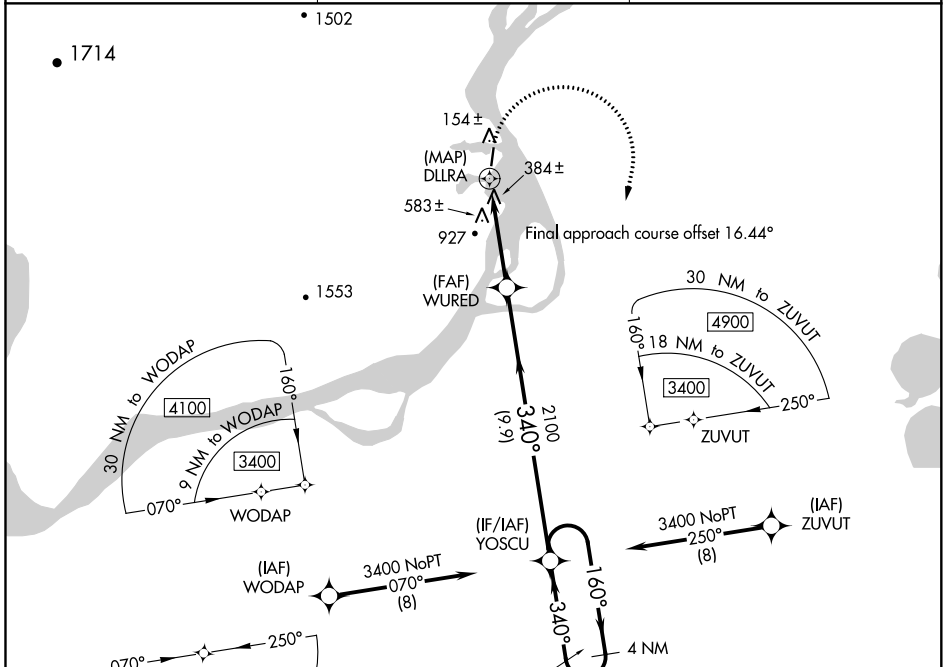

WAAS CH 93942 W36A	APP CRS 340°	Rwy Idg 3620 TDZE 58 Apt Elev 58
--	------------------------	---

RNAV (GPS) RWY 36

RUSSIAN MISSION (RSH)(PARS)

RNP APCH. ▼ ▲ ❄️ -31°C	Circling Rwy 18 NA at night. Rwy 36 helicopter visibility reduction below ¾ SM NA.	MISSED APPROACH: Climbing right turn to 3400 direct YOSCU and hold.
---------------------------------	---	---

AWOS-3P 118.375	ANCHORAGE CENTER 118.15 251.05	CTAF 122.9
---------------------------	--	----------------------

ELEV 58	TDZE 58
---------	---------

CATEGORY	A	B	C	D
LP MDA	700-1 642 (700-1)		NA	
LNAV MDA	840-1 782 (800-1)		NA	
CIRCLING	840-1 782 (800-1)	840-1¼ 782 (800-1¼)	1120-3 1062 (1100-3)	1360-3 1302 (1400-3)

AK, 25 FEB 2021 to 22 APR 2021

AK, 25 FEB 2021 to 22 APR 2021