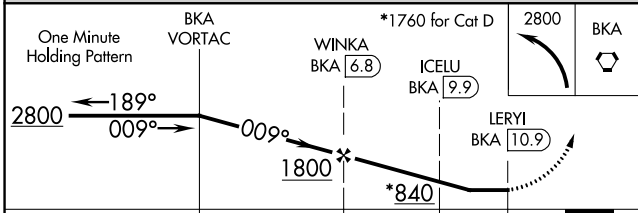

<p>⚠ When local altimeter setting not received, procedure NA. Circling NA north of Rwy 11-29.</p>	<p>MISSED APPROACH: Climbing left turn to 2800 direct BKA VORTAC and hold.</p>
--	--

AFIS 135.9	ANCHORAGE CENTER 126.1 335.5	SITKA RADIO 123.6 (CTAF) 122.2	UNICOM 122.95
----------------------	--	---	-------------------------