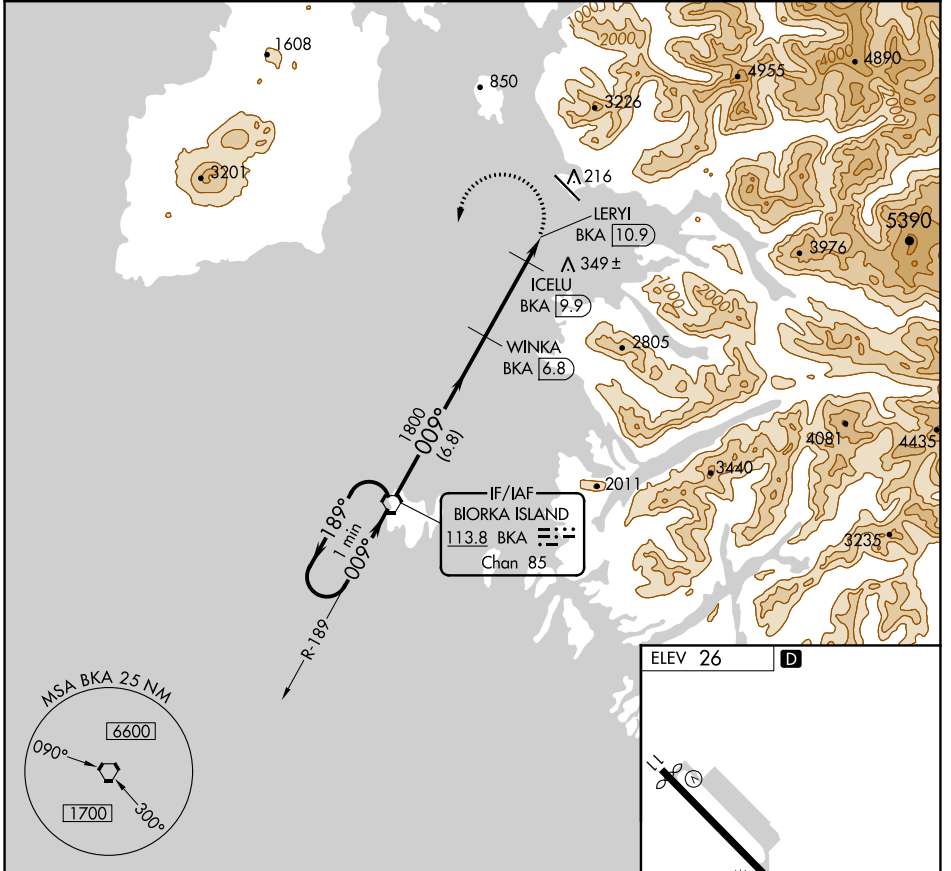

VORTAC BKA 113.8 Chan 85	APP CRS 009°	Rwy Idg TDZE Apt Elev	N/A N/A 26
--	------------------------	-----------------------------	---------------------------------------

VOR/DME-A

SITKA ROCKY GUTIERREZ (SIT)(PASI)

<p>⚠ When local altimeter setting not received, procedure NA. Circling NA north of Rwy 11-29.</p>	<p>MISSED APPROACH: Climbing left turn to 2800 direct BKA VORTAC and hold.</p>
--	--

AFIS 135.9	ANCHORAGE CENTER 126.1 335.5	SITKA RADIO 123.6 (CTAF) 122.2	UNICOM 122.95
----------------------	--	---	-------------------------

CATEGORY	A	B	C	D
C CIRCLING	660-2 ¼	634 (700-2 ¼)	760-2 ¼ 734 (800-2 ¼)	1760-3 1734 (1800-3)

REIL Rwy 11 and 29 **Ⓛ**
HIRL Rwy 11-29 **Ⓛ**

AK, 25 FEB 2021 to 22 APR 2021

AK, 25 FEB 2021 to 22 APR 2021