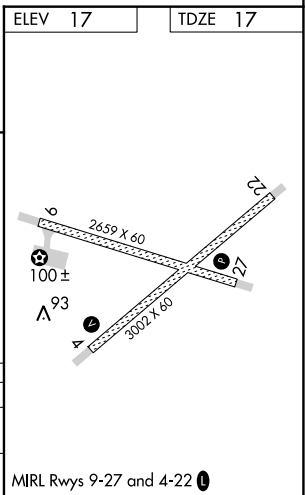

APP CRS	Rwy Idg	3002
217°	TDZE	17
	Apt Elev	17

RNAV (GPS) Y RWY 22

SELAWIK (WLK) (PASK)

RNP APCH.		MISSED APPROACH: Climb to 3000 direct BECAY and left turn on track 127° to APACU and left turn on track 037° to ESAVE and hold.	
-36°C Circling Rwy 9, 27 NA at night.			
AWOS-3P	ANCHORAGE CENTER	KOTZEBUE RADIO	CTAF
135.65	119.2 263.0	122.5	122.7

3000	BECAY	APACU	ESAYE	DUGEY
	tr 127°	tr 037°		4 NM Holding Pattern
CATEGORY	A	B	C	D
LNAV MDA	320-1 303 (400-1)			
CIRCLING	480-1	463 (500-1)	480-1½ 463 (500-1½)	580-2 563 (600-2)

AK, 25 FEB 2021 to 22 APR 2021