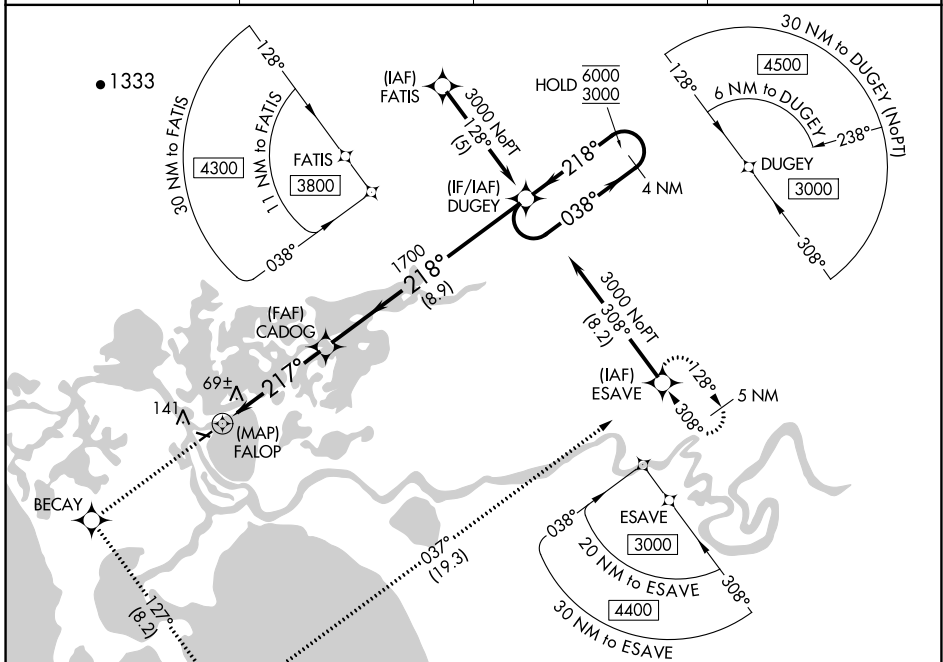

APP CRS	Rwy Idg	3002
217°	TDZE	17
	Apt Elev	17

RNAV (GPS) Y RWY 22

SELAWIK (WLK) (PASK)

RNP APCH.		MISSED APPROACH: Climb to 3000 direct BECAY and left turn on track 127° to APACU and left turn on track 037° to ESAVE and hold.	
-36°C Circling Rwy 9, 27 NA at night.			
AWOS-3P	ANCHORAGE CENTER	KOTZEBUE RADIO	CTAF
135.65	119.2 263.0	122.5	122.7

3000	BECAY	APACU	ESAYE	DUGEY
	tr 127°	tr 037°		4 NM Holding Pattern
CATEGORY	A	B	C	D
LNAV MDA	320-1 303 (400-1)			
CIRCLING	480-1	463 (500-1)	480-1½ 463 (500-1½)	580-2 563 (600-2)

AK, 25 FEB 2021 to 22 APR 2021