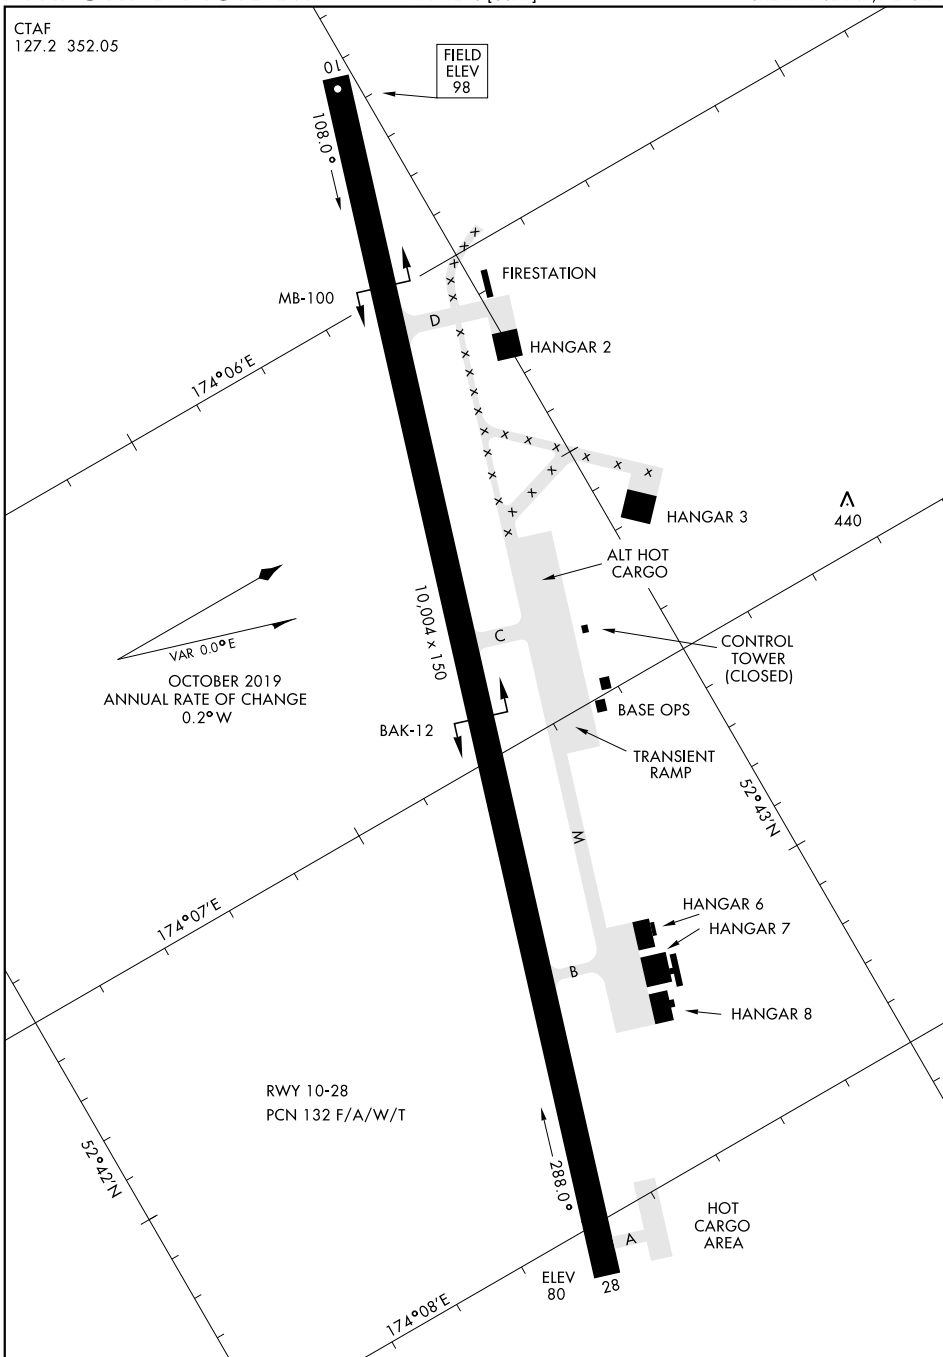

19283
AIRPORT DIAGRAM

AFD-1246 [USAF]

EARECKSON AS (PASY)

SHEMYA ISLAND, ALASKA

CTAF
127.2 352.05

FIELD
ELEV
98

AK, 25 FEB 2021 to 22 APR 2021

AK, 25 FEB 2021 to 22 APR 2021

AIRPORT DIAGRAM

SHEMYA ISLAND, ALASKA
EARECKSON AS (PASY)