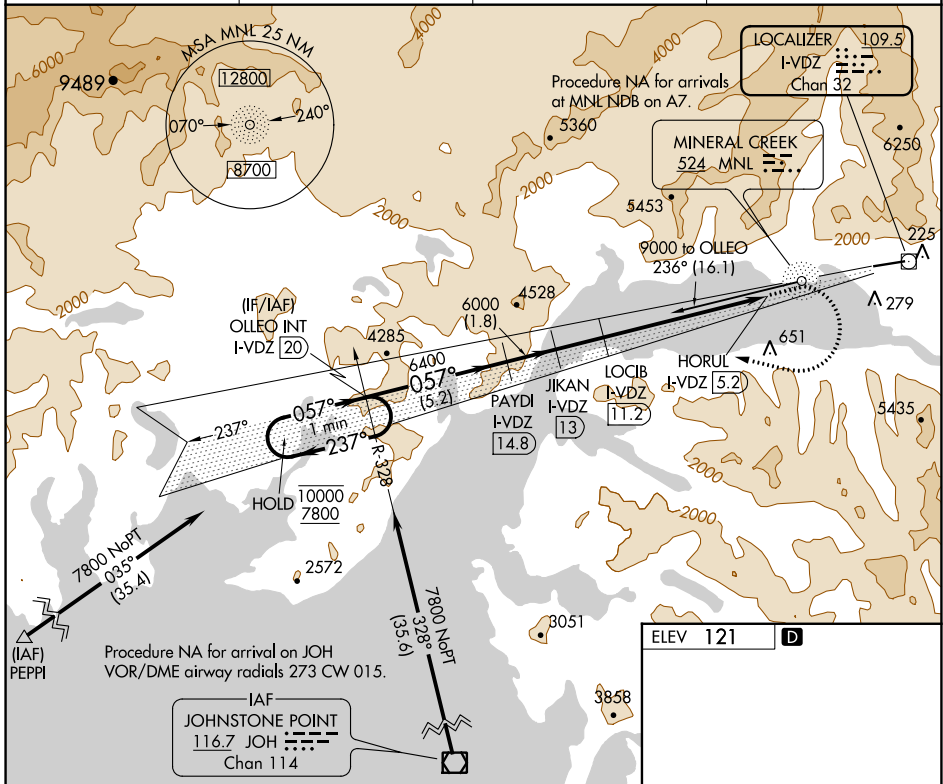

LOC/DME I-VDZ 109.5 Chan 32	APP CRS 057°	Rwy Idg TDZE Apt Elev 121	N/A N/A 121
---	------------------------	---	--

LDA-H

VALDEZ PIONEER FIELD (VDZ) (PAVD)

DME required. From PEPEI: RNAV 1-GPS required.		MISSED APPROACH: Climb on I-VDZ localizer course to 4600 then climbing right turn to 7800 on heading 265° and I-VDZ SW course (237°) to OLLEO INT/I-VDZ 20 DME and hold, continue climb-in-hold to 7800.	
<p>⚠ Circling NA north of Rwy 6-24.</p> <p>❄ -11°C</p>			

AWOS-3P 118.8	ANCHORAGE CENTER 119.3 269.4	JUNEAU RADIO 122.2	CTAF 122.9
-------------------------	--	------------------------------	----------------------

CATEGORY	A	B	C	D
CIRCLING		4460-5	4339 (4400-5)	

ELEV 121	
HIRL Rwy 6-24	
REIL Rwy 24	

AK, 25 FEB 2021 to 22 APR 2021

AK, 25 FEB 2021 to 22 APR 2021