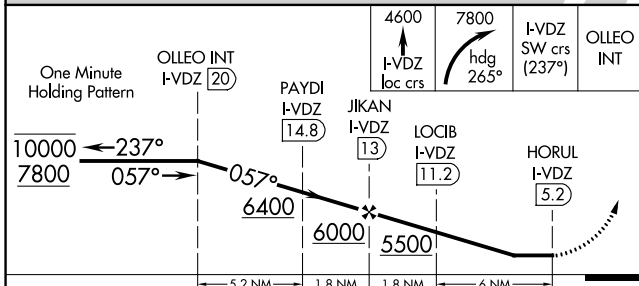

LOC/DME I-VDZ 109.5 Chan 32	APP CRS 057°	Rwy Idg TDZE Apt Elev 121	N/A N/A 121
---	------------------------	---	--

LDA-H

VALDEZ PIONEER FIELD (VDZ) (PAVD)

DME required. From PEPEI: RNAV 1-GPS required.		MISSED APPROACH: Climb on I-VDZ localizer course to 4600 then climbing right turn to 7800 on heading 265° and I-VDZ SW course (237°) to OLLEO INT/I-VDZ 20 DME and hold, continue climb-in-hold to 7800.	
<p>⚠ Circling NA north of Rwy 6-24.</p> <p>❄ -11°C</p>			

AWOS-3P 118.8	ANCHORAGE CENTER 119.3 269.4	JUNEAU RADIO 122.2	CTAF 122.9
-------------------------	--	------------------------------	----------------------

CATEGORY	A	B	C	D
CIRCLING		4460-5	4339 (4400-5)	